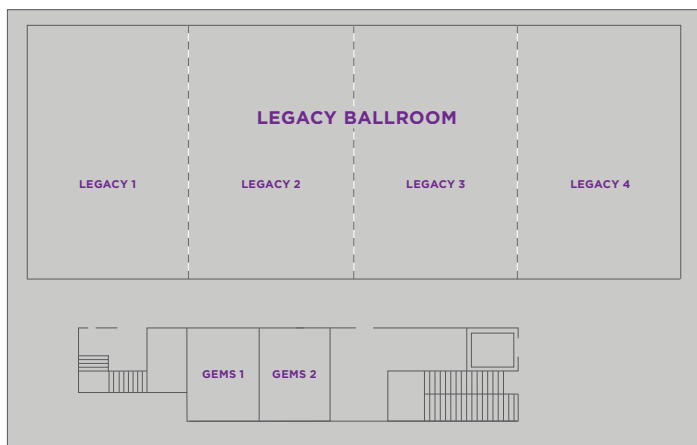

THE *perfect* MEETING NEEDS THE *perfect* PLACE

ROOM DIMENSIONS & CAPACITIES

ROOM NAME	ROOM DIMENSIONS L X W X H	SQUARE FEET METERS	 CLASSROOM	 THEATER	 CONFERENCE	 U-SHAPE
LEGACY BALLROOM	126' X 47' X 18'	5922 137.2	420	650	190	160
SUNRISE 1 & 2	19' X 50' X 12'	956 137.2	66	118	30	26
GEMS 1 & 2	20' X 13' X 8'	260 79.2	18	30	10	-

ROOM DIMENSIONS & CAPACITIES

ROOM NAME	ROOM DIMENSIONS W X L X H	SQUARE FEET	 U-SHAPE	 H-SQUARE	 COCKTAILS RECEPTION	 THEATER	 BANQUET	 W/DANCE FLOOR	 CLASSROOM	 CONFERENCE	10 X 8	10 X 10
SUNRISE 1	19' X 25' X 12'	475	13	13	79	59	39	-	33	15	3	2
SUNRISE 2	19' X 25' X 12'	475	13	13	79	59	39	-	33	15	3	2
SUNRISE 1 + 2	19' X 20' X 12'	956	26	26	150	118	80	50	66	30	6	4
GEMS 1	10' X 13' X 8'	130	-	-	20	15	10	-	9	8	-	-
GEMS 2	10' X 13' X 8'	130	-	-	20	15	10	-	9	8	-	-
GEMS 1 + 2	20' X 13' X 8'	260	-	-	40	30	20	-	18	10	-	-
LEGACY 1	33' X 47' X 18'	1551	44	44	250	190	130	100	110	50	9	7
LEGACY 2	30' X 50' X 18'	1500	44	44	250	190	130	100	110	50	9	7
LEGACY 3	30' X 50' X 18'	1500	44	44	250	190	130	100	110	50	9	7
LEGACY 4	33' X 47' X 18'	1551	44	44	250	190	130	100	110	50	9	7
LEGACY 1 + 2	63' X 47' X 18'	2961	84	84	490	370	250	200	210	98	18	14
LEGACY 2 + 3	60' X 50' X 18'	3000	84	84	490	370	250	200	210	98	18	14
LEGACY 3 + 4	63' X 47' X 18'	2961	84	84	490	370	250	200	210	98	18	14
LEGACY 1 + 2 + 3	93' X 47' X 18'	4371	124	124	550	550	360	300	312	145	28	21
LEGACY 2 + 3 + 4	93' X 47' X 18'	4371	124	124	550	550	360	300	312	145	28	21
PRE-FUNCTION	-	5320	-	-	650	-	-	-	-	-	10	8
LEGACY BALLROOM	126' X 47' X 18'	5922	160	160	650	650	490	400	420	190	37	28
OTHER SPACES												
THE GALLERY	60' X 52'	3500	-	-	200	-	-	-	-	-	-	-
THE TERRACE	33' X 33'	1619	-	-	150	-	-	-	-	-	-	-