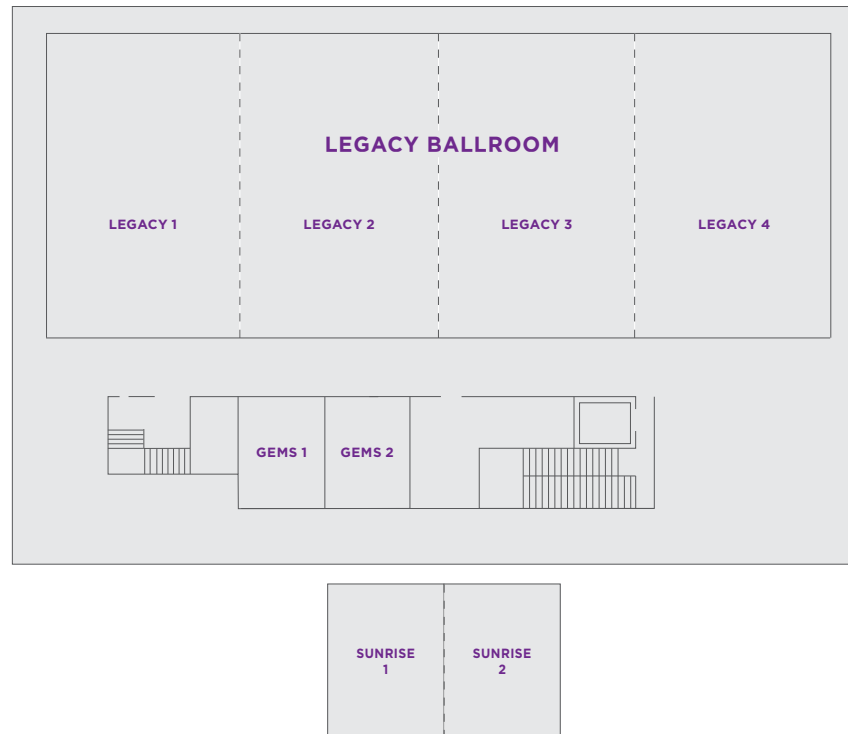

MEETINGS & EVENTS

Our Luxe Convention Centre offers 12,458 square feet of customizable meeting and event space and is highlighted by the Legacy Ballroom. With over 5,900 square feet of space and 5,320 square feet of elegant pre-function space, Legacy Ballroom is the premier venue for your next event.

This exquisite ballroom is complemented by pre-function space that abounds with natural light from floor to ceiling windows. Custom designed lighting, marble floors and soaring 18-foot ceilings create a stunning sense of arrival and timeless elegance in this unique space. It is easily accessible at ground level, close to ample parking and features state of the art connectivity throughout. Two coat checks are conveniently located near each entrance. The beautifully landscaped outdoor space is ideally suited to host outdoor receptions. With the option to divide this ballroom into four separate spaces, it is ideal for wedding receptions, black-tie events, and corporate meetings.