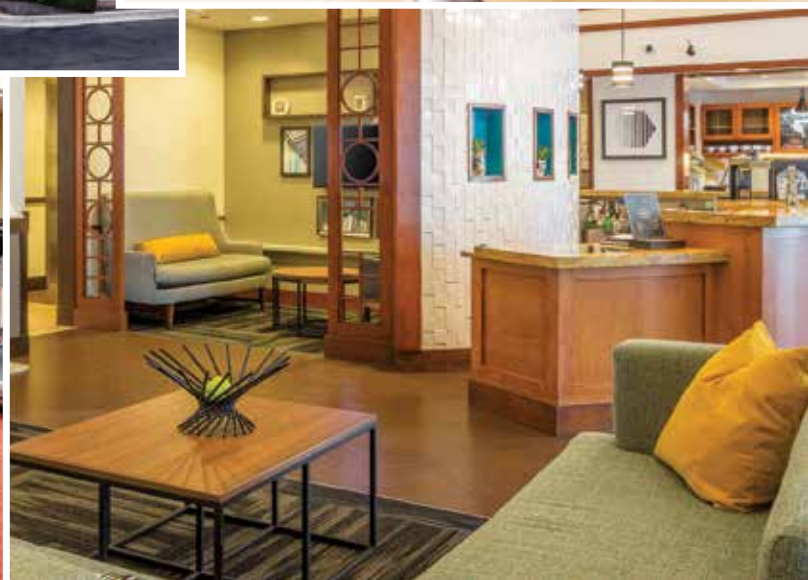

WELCOME
TO A
different
PLACE[®]

WHAT MAKES HYATT PLACE®

A *different* PLACE

YOUR GUIDE TO *all things* HYATT PLACE

HYATT PLACE AUSTIN/ARBORETUM

HOTEL FEATURES

- Gallery Hosts available 24/7
- Free Wi-Fi and remote printing everywhere
- Express checkout at noon
- Free public computers with high-speed Internet access in the Gallery
- 24-hour StayFit Gym featuring cardio equipment with LCD touchscreens
- Smoke-free hotel
- Free parking in our adjacent lot
- Outdoor heated salt water pool
- Odds & Ends offers a menu of must-have items for guests to buy, borrow or enjoy for free

ROOMY ROOMS

- 127 guestrooms
- Hyatt Grand Bed®
- Swiveling 48" flat screen HDTV
- Hyatt Plug Panel™ (in select guestrooms)
- Cozy Corner is the perfect place to sit back and relax (sofa sleeper in all guestrooms)
- Mini-fridge and single-serve coffeemaker
- KenetMD™ luxury skin and hair care amenities
- Separate workspace

24/7 EAT & DRINK

- Gallery Kitchen Breakfast always has plenty to choose from with hot breakfast items at participating locations, fresh fruit and more
 - Weekdays 6:30-9:30 a.m.
 - Weekends 7:00-10:00 a.m.
- 24/7 Gallery Menu offers freshly prepared meals any time day or night
- 24/7 Gallery Market offers perfectly packaged grab 'n go items, from snacks and sandwiches to pastries and sweets
- Coffee to Cocktails Bar offers specialty beverages made with Starbucks® espresso roast and a variety of premium beers, wines & cocktails