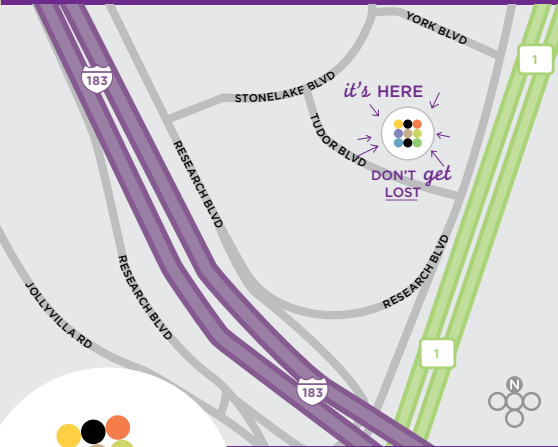

HYATT PLACE AUSTIN/ARBORETUM

3612 Tudor Boulevard
Austin, TX 78759, USA

P 512 231 8491

F 512 231 9437

hyattplaceaustinarboretum.com

TRANSPORTATION

- From Austin Bergstrom International Airport: 25 minutes by car
- Complimentary weekday shuttle service is available for destinations within a 3-mile radius of the hotel.

Hours:

Monday–Friday: 7:00–10:00 a.m. and
4:00–9:00 p.m. only.

HYATT
PLACE®

hyattplace.com

888 HYATT HP
(888 492 8847)

Hyatt® and Hyatt Place® names, designs and related marks are trademarks of Hyatt Corporation. ©2018 Hyatt Corporation. All rights reserved.
AUSXA 213130 0419