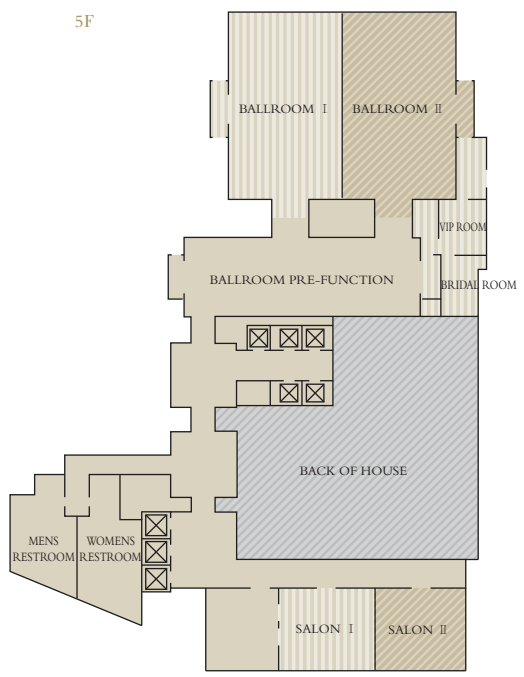

FLOOR PLAN
& DIRECTIONS

DIRECTIONS

- Shenzhen Bao'an International Airport: 32 km (40 mins)
- Shenzhen North Station: 14 km (30 mins)
- Futian Checkpoint: 3 km (10 mins)
- Shenzhen Museum: 2.5 km (10 mins)
- Shenzhen Concert Hall: 2.5 km (10 mins)
- Shenzhen Library: 2.5 km (10 mins)
- Futian High Speed Train Station: On foot (500 m)
- Convention & Exhibition Center: On foot (200 m)