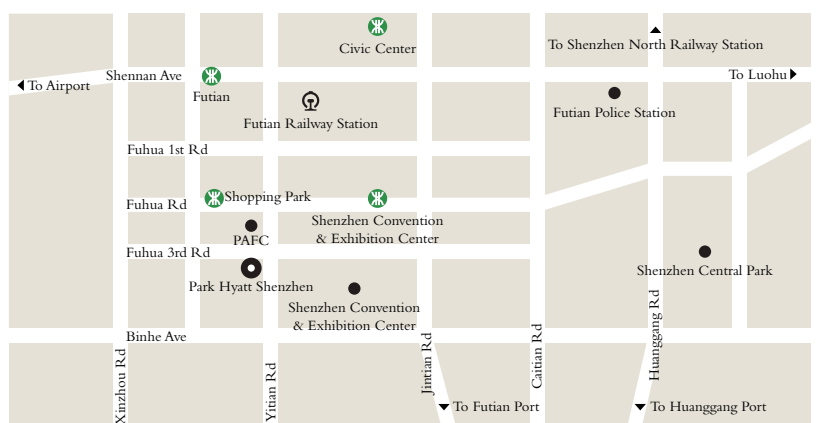

FLOOR PLAN
& DIRECTIONS

DIRECTIONS

- Shenzhen Bao'an International Airport: 32 km (40 mins)
- Shenzhen North Station: 14 km (30 mins)
- Futian Checkpoint: 3 km (10 mins)
- Shenzhen Museum: 2.5 km (10 mins)
- Shenzhen Concert Hall: 2.5 km (10 mins)
- Shenzhen Library: 2.5 km (10 mins)
- Futian High Speed Train Station: On foot (500 m)
- Convention & Exhibition Center: On foot (200 m)

5023 Yi Tian Road, Futian District, Shenzhen 518033,
Guangdong Province, P.R.C.
parkhyattshenzhen.com

T. +86 755 8829 1234
F. +86 755 8830 1234