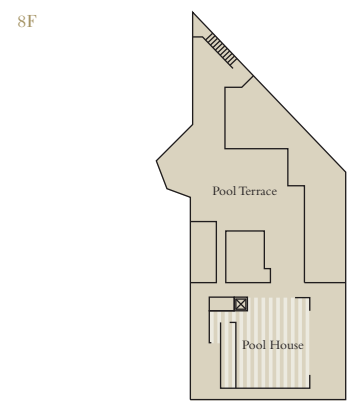

FLOOR PLAN
& DIRECTIONS

DIRECTIONS

- Shenzhen Bao'an International Airport: 32 km (40 mins)
- Shenzhen North Station: 14 km (30 mins)
- Futian Checkpoint: 3 km (10 mins)
- Shenzhen Museum: 2.5 km (10 mins)
- Shenzhen Concert Hall: 2.5 km (10 mins)
- Shenzhen Library: 2.5 km (10 mins)
- Futian High Speed Train Station: On foot (500 m)
- Convention & Exhibition Center: On foot (200 m)