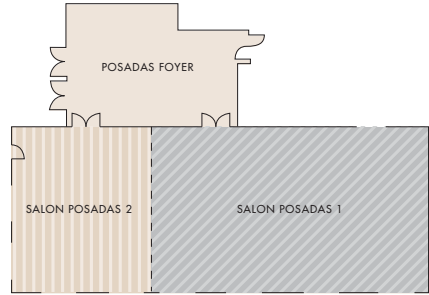

POSADAS FIRST BASEMENT