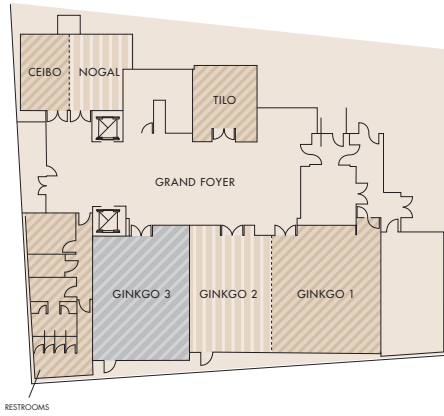

## FLOOR PLAN

### POSADAS FIRST FLOOR

### POSADAS FIRST BASEMENT

### MEETING FACILITIES

- Over 852 m<sup>2</sup> / 9170 ft<sup>2</sup> of meeting facilities designed to accommodate executive meetings or social gatherings.
- One ballroom of 260 m<sup>2</sup> / 2800 ft<sup>2</sup>, 3 meeting rooms, 3 boardrooms and a private salon within the Palace containing natural light.
- A magnificent garden, ideal for "al fresco" social events, featuring a hydraulic lift perfect for musicians or product launching.