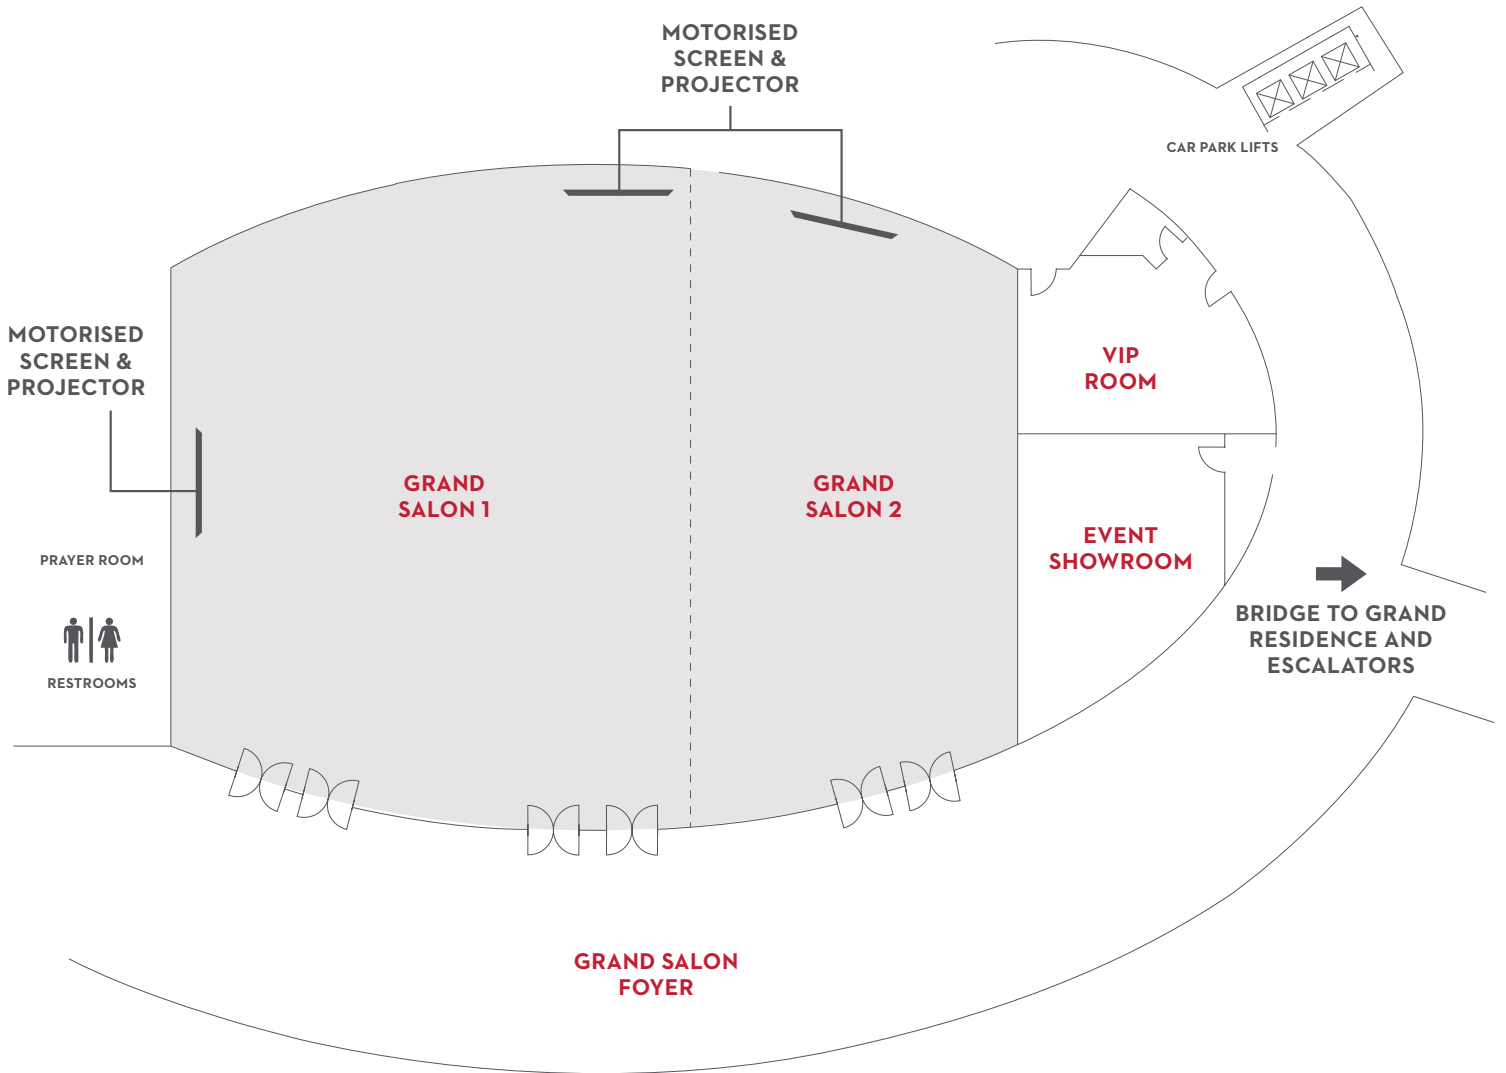

GRAND HYATT KUALA LUMPUR

12 Jalan Pinang
50450 Kuala Lumpur, Malaysia

T +603 2182 1234

F +603 2182 1288

grandhyattkualalumpur.com

FLOOR PLAN

Ground Level - Grand Ballroom

With a space of 1,045 square metres and a clear ceiling height of 6.4 metres, the Grand Ballroom is an ideal venue for gala events, annual dinners, car launches or large-scale weddings, catering up to 700 guests. The foyer area which is suitable for pre-dinner cocktails also includes a ramp where cars can be driven in for display during an event.

GRAND HYATT KUALA LUMPUR

12 Jalan Pinang
50450 Kuala Lumpur, Malaysia

T +603 2182 1234

F +603 2182 1288

grandhyattkualalumpur.com

FLOOR PLAN

Level 1 - Grand Salon

The Grand Salon, with its 620 square metres of space and clear ceiling height of 4.2 metres is an excellent venue for cosy meetings, conferences and weddings, hosting up to 450 guests. Pre-dinner cocktails can also be arranged at the foyer area.

GRAND HYATT KUALA LUMPUR

12 Jalan Pinang
50450 Kuala Lumpur, Malaysia

T +603 2182 1234

F +603 2182 1288

grandhyattkualalumpur.com

FLOOR PLAN

Level 1 - Grand Residence

An all-encompassing event venue, the Grand Residence on Level 1 houses two lounges, a loft kitchen and four private rooms with natural daylight. With a capacity ranging from 10 to 100 guests per room, this signature venue offers an out-of-the-box experience and is suitable to accommodate smaller-scale meetings, cocktail receptions, intimate weddings and cooking demonstrations.

GRAND HYATT KUALA LUMPUR

12 Jalan Pinang
50450 Kuala Lumpur, Malaysia

T +603 2182 1234

F +603 2182 1288

grandhyattkualalumpur.com

FLOOR PLAN

Level 38M - Sky Lobby Lounge

Perfectly set against the Petronas Twin Towers view and located on the highest floor of the building, the Sky Lobby Lounge has a capacity of up to 120 guests for private events such as cocktail parties, receptions, lunches or dinners.