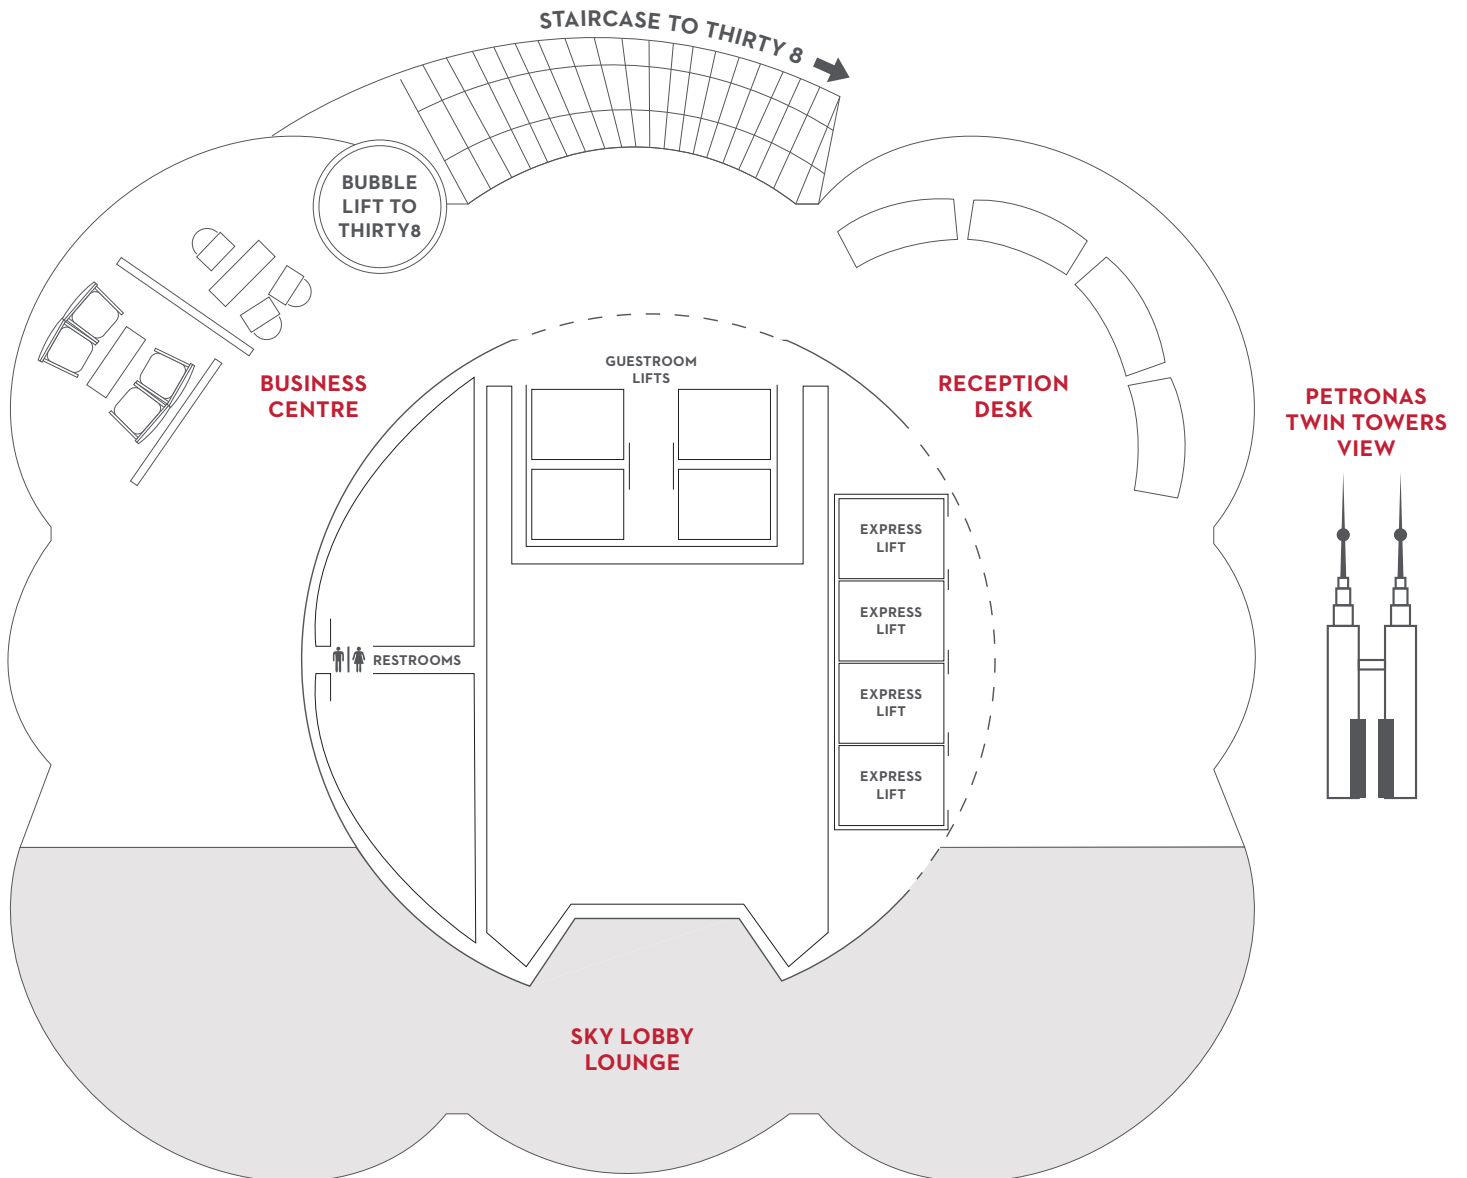

GRAND HYATT KUALA LUMPUR

12 Jalan Pinang
50450 Kuala Lumpur, Malaysia

T +603 2182 1234

F +603 2182 1288

grandhyattkualalumpur.com

FLOOR PLAN

Level 1 - Grand Residence

An all-encompassing event venue, the Grand Residence on Level 1 houses two lounges, a loft kitchen and four private rooms with natural daylight. With a capacity ranging from 10 to 100 guests per room, this signature venue offers an out-of-the-box experience and is suitable to accommodate smaller-scale meetings, cocktail receptions, intimate weddings and cooking demonstrations.

GRAND HYATT KUALA LUMPUR

12 Jalan Pinang
50450 Kuala Lumpur, Malaysia

T +603 2182 1234

F +603 2182 1288

grandhyattkualalumpur.com

FLOOR PLAN

Level 38M - Sky Lobby Lounge

Perfectly set against the Petronas Twin Towers view and located on the highest floor of the building, the Sky Lobby Lounge has a capacity of up to 120 guests for private events such as cocktail parties, receptions, lunches or dinners.

GRAND HYATT KUALA LUMPUR

12 Jalan Pinang
50450 Kuala Lumpur, Malaysia

T +603 2182 1234

F +603 2182 1288

grandhyattkualalumpur.com

FLOOR PLAN

Level 2 - Poolhouse

Poolhouse is a stunning glasshouse facing the hotel's swimming pool and surrounded by tropical greenery, serving both local and international favourites. Measuring 150 square metres complete with an al fresco terrace, this classic all-day dining is equipped with a contemporary show kitchen featuring a display grill station and buffet counters for an interactive experience.

GRAND HYATT KUALA LUMPUR

12 Jalan Pinang
50450 Kuala Lumpur, Malaysia

T +603 2182 1234

F +603 2182 1288

grandhyattkualalumpur.com

FLOOR PLAN

Level 3 - Poolside Residence

Poolside Residence is a collection of five private event rooms - Poolside Residence 300, 301, 302, 303 and 304 surrounded by the Gallery and the Loft Kitchen. With floor-to-ceiling windows throughout, the Poolside Residence is a modern and versatile residential-style event space spanning over 765 square metres.