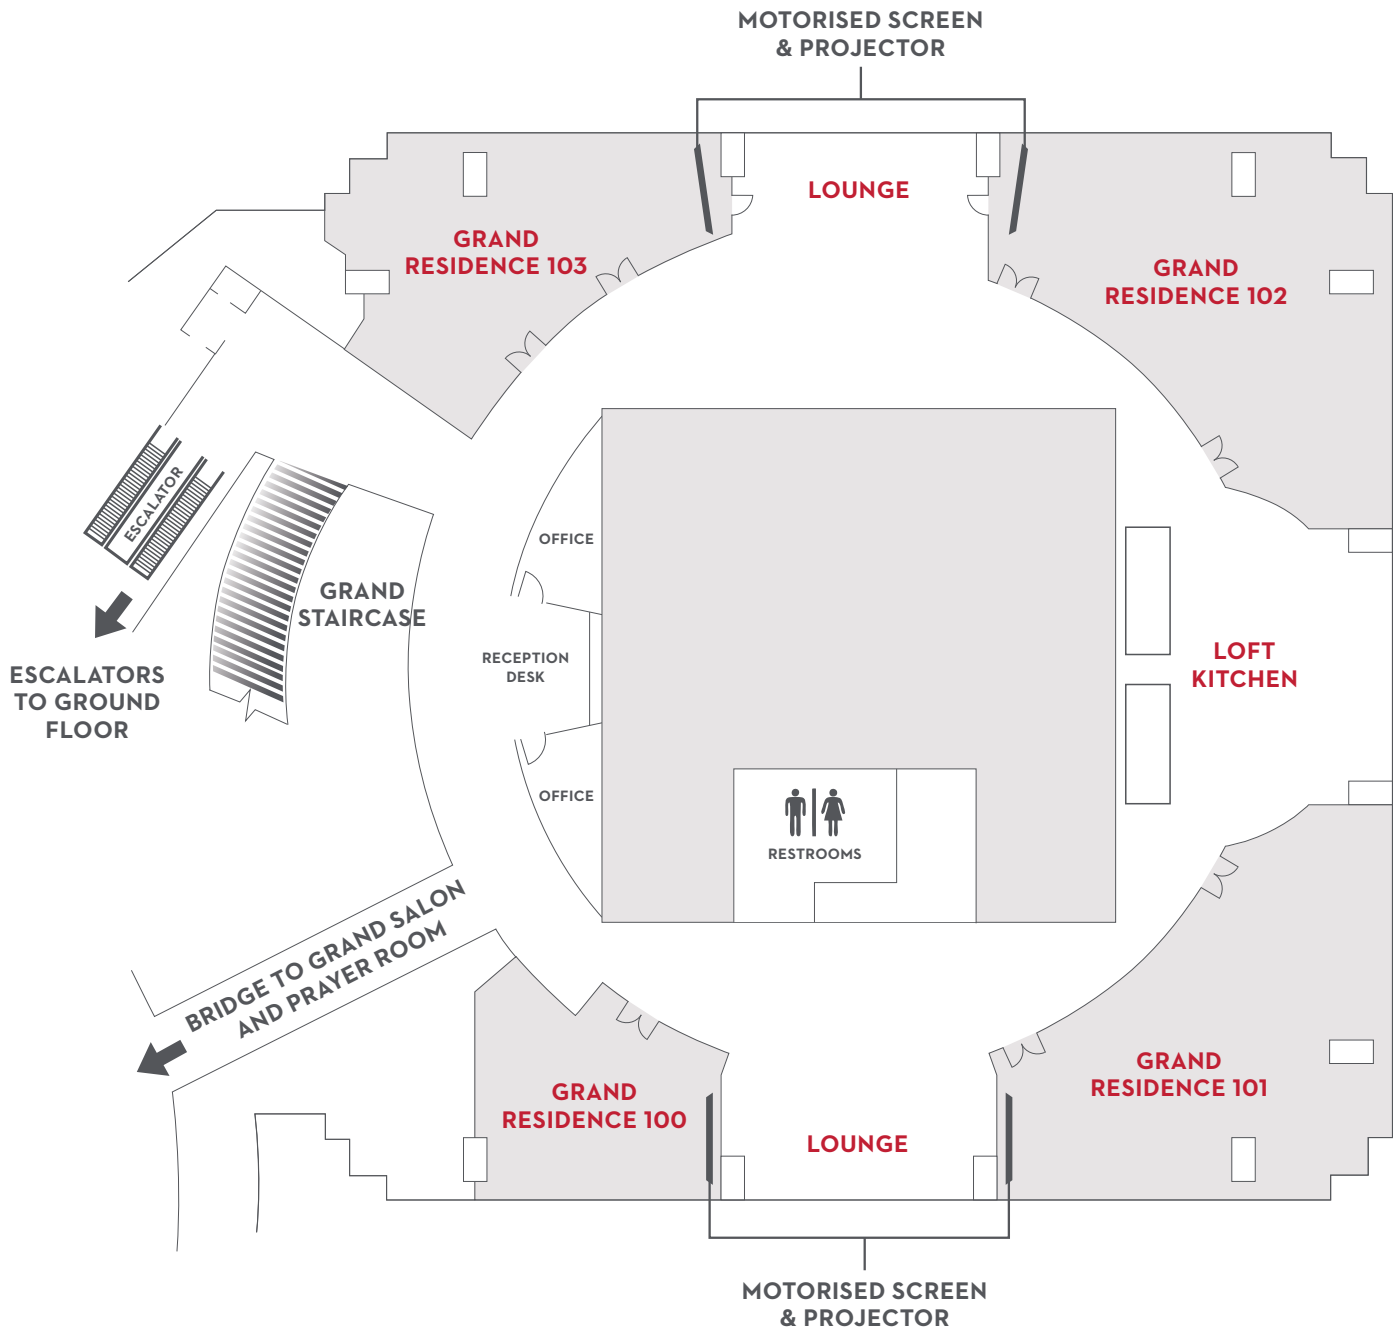

GRAND HYATT KUALA LUMPUR

12 Jalan Pinang
50450 Kuala Lumpur, Malaysia

T +603 2182 1234

F +603 2182 1288

grandhyattkualalumpur.com

FLOOR PLAN

Ground Level - Grand Ballroom

With a space of 1,045 square metres and a clear ceiling height of 6.4 metres, the Grand Ballroom is an ideal venue for gala events, annual dinners, car launches or large-scale weddings, catering up to 700 guests. The foyer area which is suitable for pre-dinner cocktails also includes a ramp where cars can be driven in for display during an event.

GRAND HYATT KUALA LUMPUR

12 Jalan Pinang
50450 Kuala Lumpur, Malaysia

T +603 2182 1234

F +603 2182 1288

grandhyattkualalumpur.com

FLOOR PLAN

Level 1 - Grand Salon

The Grand Salon, with its 620 square metres of space and clear ceiling height of 4.2 metres is an excellent venue for cosy meetings, conferences and weddings, hosting up to 450 guests. Pre-dinner cocktails can also be arranged at the foyer area.

GRAND HYATT KUALA LUMPUR

12 Jalan Pinang
50450 Kuala Lumpur, Malaysia

T +603 2182 1234

F +603 2182 1288

grandhyattkualalumpur.com

FLOOR PLAN

Level 1 - Grand Residence

An all-encompassing event venue, the Grand Residence on Level 1 houses two lounges, a loft kitchen and four private rooms with natural daylight. With a capacity ranging from 10 to 100 guests per room, this signature venue offers an out-of-the-box experience and is suitable to accommodate smaller-scale meetings, cocktail receptions, intimate weddings and cooking demonstrations.

GRAND HYATT KUALA LUMPUR

12 Jalan Pinang
50450 Kuala Lumpur, Malaysia

T +603 2182 1234

F +603 2182 1288

grandhyattkualalumpur.com

FLOOR PLAN

Level 38M - Sky Lobby Lounge

Perfectly set against the Petronas Twin Towers view and located on the highest floor of the building, the Sky Lobby Lounge has a capacity of up to 120 guests for private events such as cocktail parties, receptions, lunches or dinners.