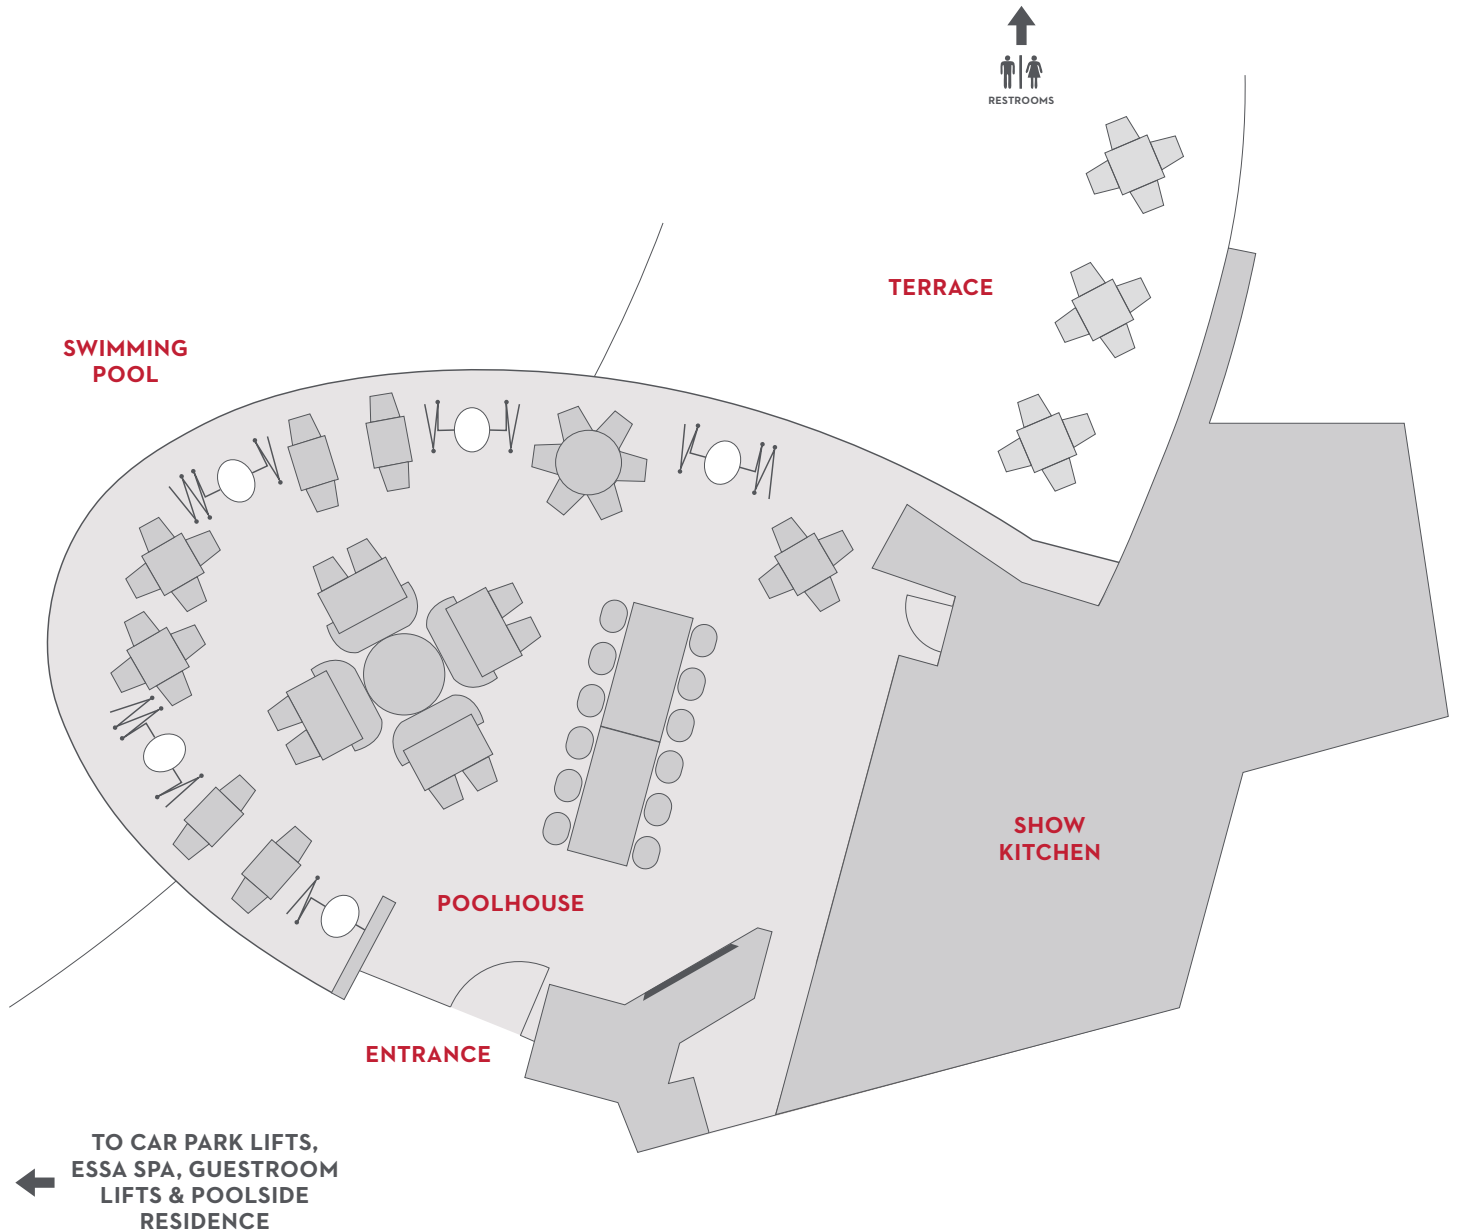

GRAND HYATT KUALA LUMPUR

12 Jalan Pinang
50450 Kuala Lumpur, Malaysia

T +603 2182 1234

F +603 2182 1288

grandhyattkualalumpur.com

FLOOR PLAN

Level 1 - Grand Residence

An all-encompassing event venue, the Grand Residence on Level 1 houses two lounges, a loft kitchen and four private rooms with natural daylight. With a capacity ranging from 10 to 100 guests per room, this signature venue offers an out-of-the-box experience and is suitable to accommodate smaller-scale meetings, cocktail receptions, intimate weddings and cooking demonstrations.

GRAND HYATT KUALA LUMPUR

12 Jalan Pinang
50450 Kuala Lumpur, Malaysia

T +603 2182 1234

F +603 2182 1288

grandhyattkualalumpur.com

FLOOR PLAN

Level 38M - Sky Lobby Lounge

Perfectly set against the Petronas Twin Towers view and located on the highest floor of the building, the Sky Lobby Lounge has a capacity of up to 120 guests for private events such as cocktail parties, receptions, lunches or dinners.

GRAND HYATT KUALA LUMPUR

12 Jalan Pinang
50450 Kuala Lumpur, Malaysia

T +603 2182 1234

F +603 2182 1288

grandhyattkualalumpur.com

FLOOR PLAN

Level 2 - Poolhouse

Poolhouse is a stunning glasshouse facing the hotel's swimming pool and surrounded by tropical greenery, serving both local and international favourites. Measuring 150 square metres complete with an al fresco terrace, this classic all-day dining is equipped with a contemporary show kitchen featuring a display grill station and buffet counters for an interactive experience.

GRAND HYATT KUALA LUMPUR

12 Jalan Pinang
50450 Kuala Lumpur, Malaysia

T +603 2182 1234

F +603 2182 1288

grandhyattkualalumpur.com

FLOOR PLAN

Level 3 - Poolside Residence

Poolside Residence is a collection of five private event rooms - Poolside Residence 300, 301, 302, 303 and 304 surrounded by the Gallery and the Loft Kitchen. With floor-to-ceiling windows throughout, the Poolside Residence is a modern and versatile residential-style event space spanning over 765 square metres.