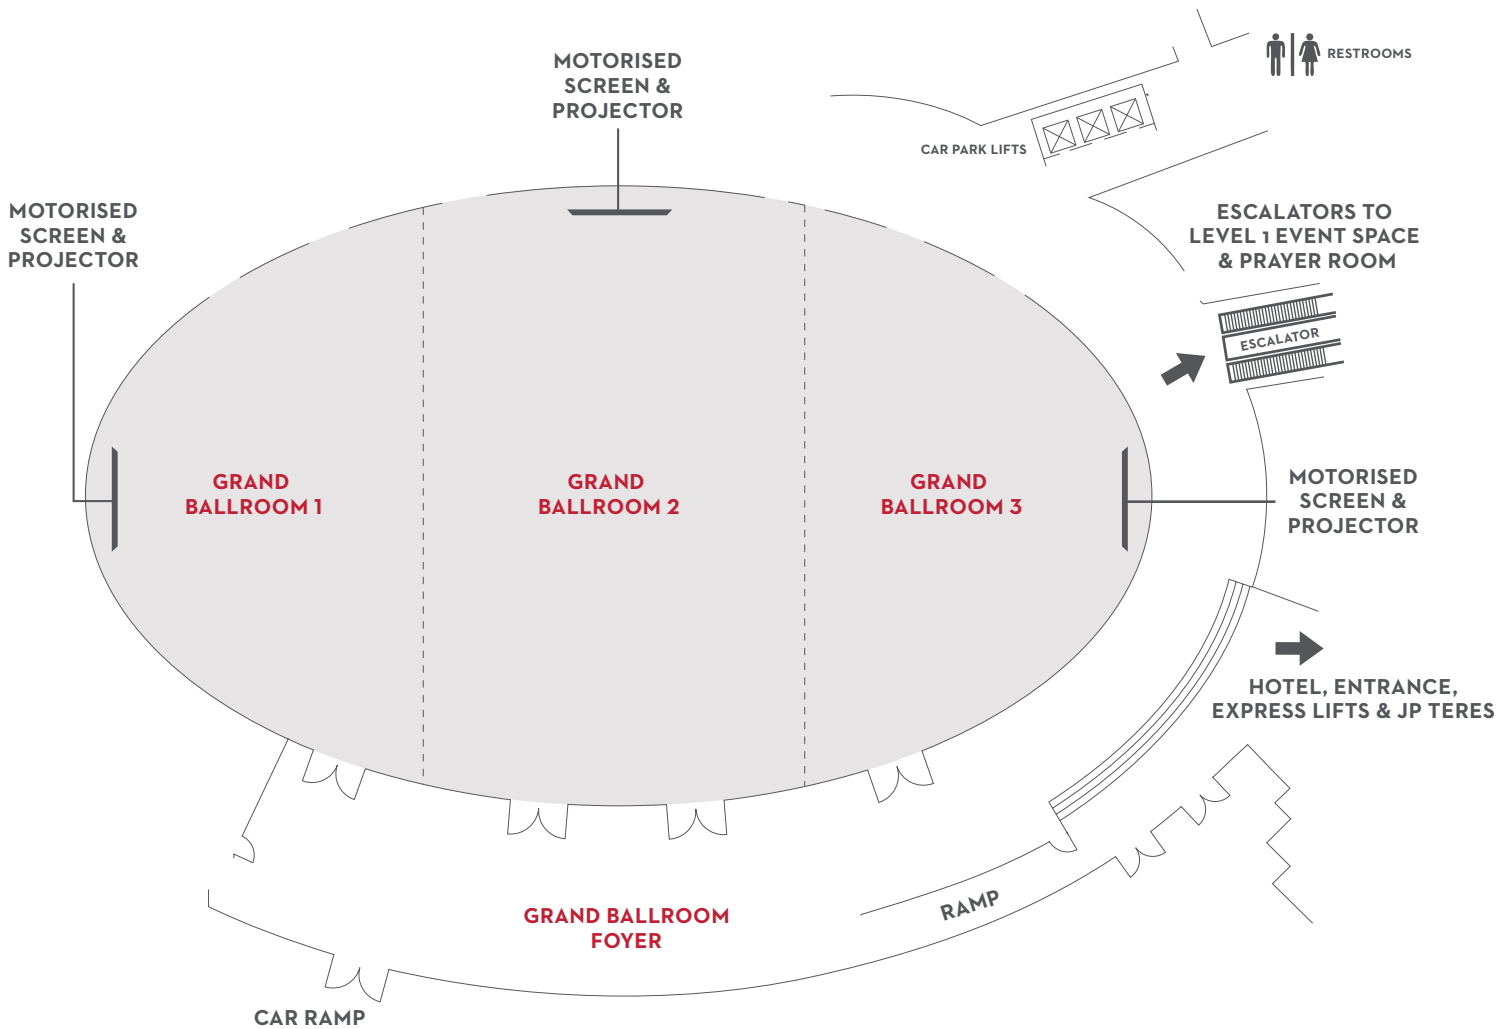

GRAND HYATT KUALA LUMPUR

12 Jalan Pinang
50450 Kuala Lumpur, Malaysia

T +603 2182 1234

F +603 2182 1288

grandhyattkualalumpur.com

FLOOR PLAN

Ground Level - Grand Ballroom

With a space of 1,045 square metres and a clear ceiling height of 6.4 metres, the Grand Ballroom is an ideal venue for gala events, annual dinners, car launches or large-scale weddings, catering up to 700 guests. The foyer area which is suitable for pre-dinner cocktails also includes a ramp where cars can be driven in for display during an event.

GRAND HYATT KUALA LUMPUR

12 Jalan Pinang
50450 Kuala Lumpur, Malaysia

T +603 2182 1234

F +603 2182 1288

grandhyattkualalumpur.com

FLOOR PLAN

Level 1 - Grand Salon

The Grand Salon, with its 620 square metres of space and clear ceiling height of 4.2 metres is an excellent venue for cosy meetings, conferences and weddings, hosting up to 450 guests. Pre-dinner cocktails can also be arranged at the foyer area.

GRAND HYATT KUALA LUMPUR

12 Jalan Pinang
50450 Kuala Lumpur, Malaysia

T +603 2182 1234

F +603 2182 1288

grandhyattkualalumpur.com

FLOOR PLAN

Level 1 - Grand Residence

An all-encompassing event venue, the Grand Residence on Level 1 houses two lounges, a loft kitchen and four private rooms with natural daylight. With a capacity ranging from 10 to 100 guests per room, this signature venue offers an out-of-the-box experience and is suitable to accommodate smaller-scale meetings, cocktail receptions, intimate weddings and cooking demonstrations.

GRAND HYATT KUALA LUMPUR

12 Jalan Pinang
50450 Kuala Lumpur, Malaysia

T +603 2182 1234

F +603 2182 1288

grandhyattkualalumpur.com

FLOOR PLAN

Level 38M - Sky Lobby Lounge

Perfectly set against the Petronas Twin Towers view and located on the highest floor of the building, the Sky Lobby Lounge has a capacity of up to 120 guests for private events such as cocktail parties, receptions, lunches or dinners.