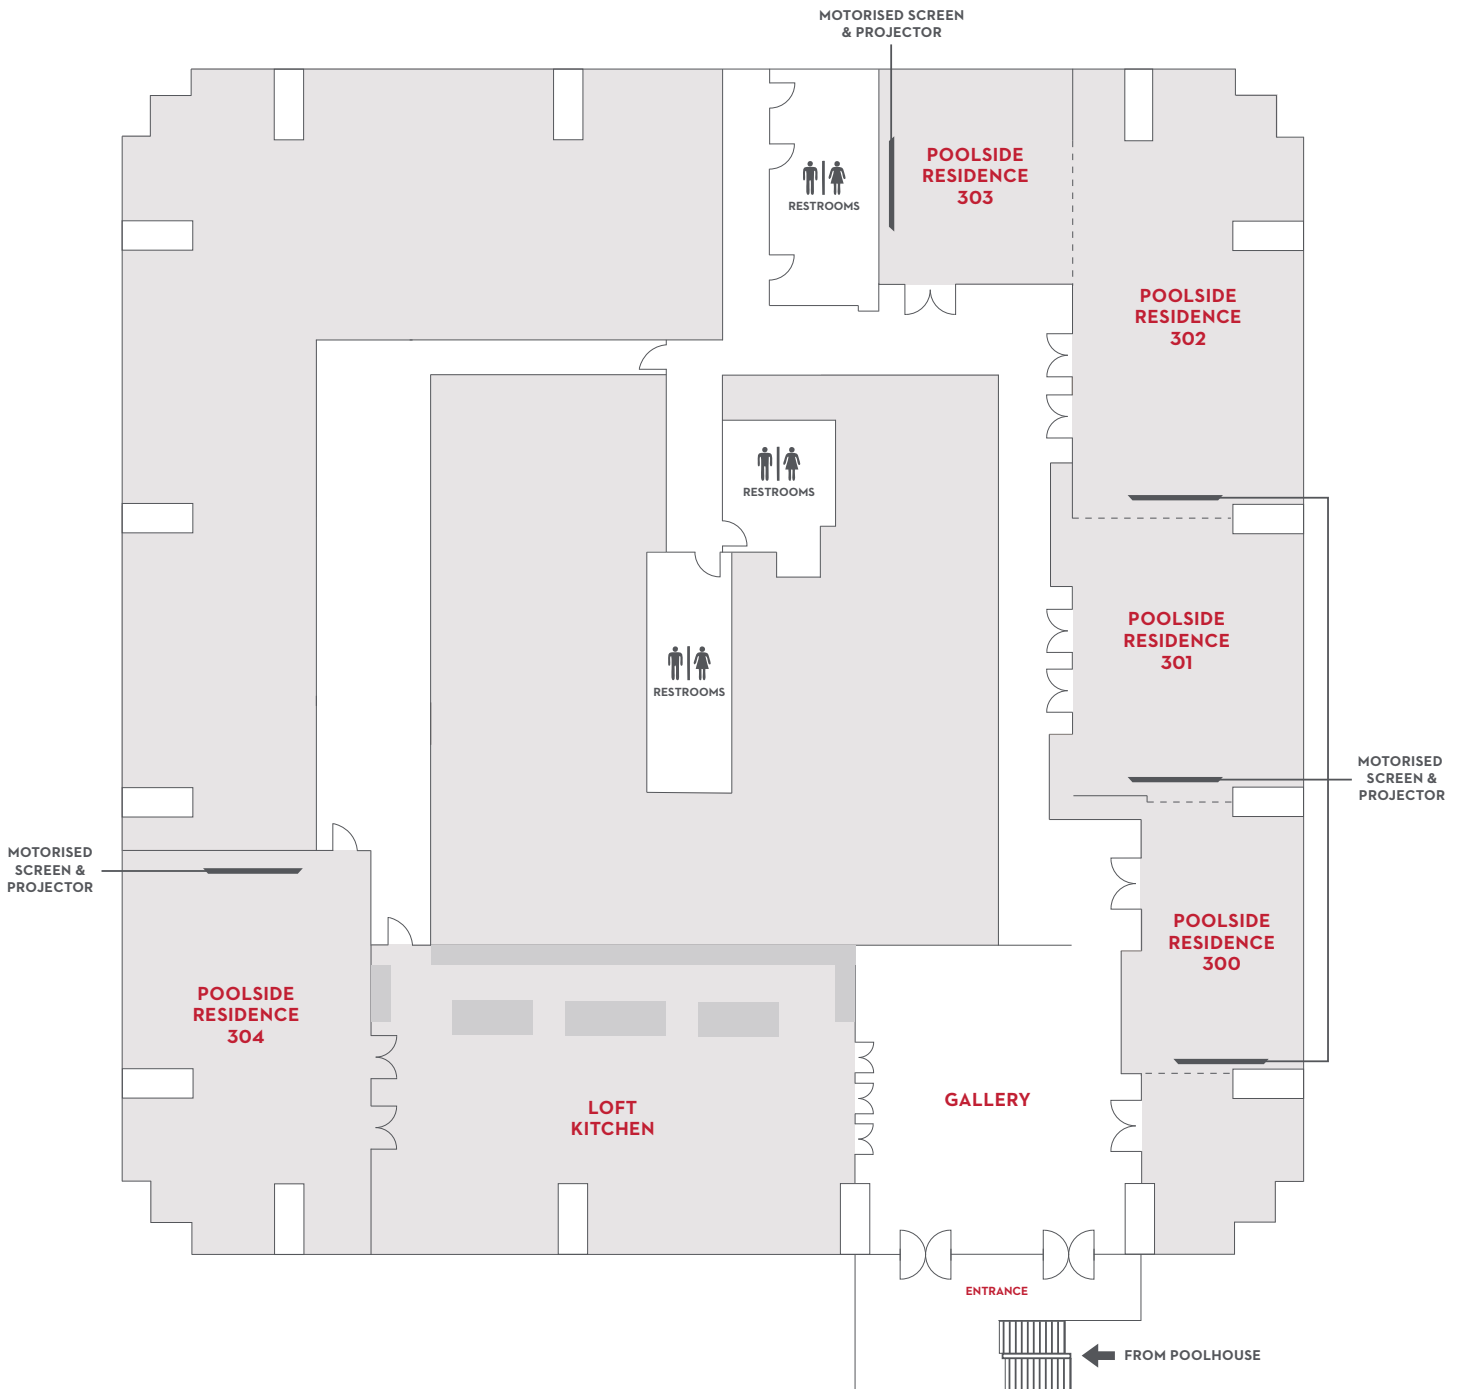

GRAND HYATT KUALA LUMPUR

12 Jalan Pinang
50450 Kuala Lumpur, Malaysia

T +603 2182 1234

F +603 2182 1288

grandhyattkualalumpur.com

FLOOR PLAN

Ground Level - Grand Ballroom

With a space of 1,045 square metres and a clear ceiling height of 6.4 metres, the Grand Ballroom is an ideal venue for gala events, annual dinners, car launches or large-scale weddings, catering up to 700 guests. The foyer area which is suitable for pre-dinner cocktails also includes a ramp where cars can be driven in for display during an event.

GRAND HYATT KUALA LUMPUR

12 Jalan Pinang
50450 Kuala Lumpur, Malaysia

T +603 2182 1234

F +603 2182 1288

grandhyattkualalumpur.com

FLOOR PLAN

Level 38M - Sky Lobby Lounge

Perfectly set against the Petronas Twin Towers view and located on the highest floor of the building, the Sky Lobby Lounge has a capacity of up to 120 guests for private events such as cocktail parties, receptions, lunches or dinners.

GRAND HYATT KUALA LUMPUR

12 Jalan Pinang
50450 Kuala Lumpur, Malaysia

T +603 2182 1234

F +603 2182 1288

grandhyattkualalumpur.com

FLOOR PLAN

Level 2 - Poolhouse

Poolhouse is a stunning glasshouse facing the hotel's swimming pool and surrounded by tropical greenery, serving both local and international favourites. Measuring 150 square metres complete with an al fresco terrace, this classic all-day dining is equipped with a contemporary show kitchen featuring a display grill station and buffet counters for an interactive experience.

GRAND HYATT KUALA LUMPUR

12 Jalan Pinang
50450 Kuala Lumpur, Malaysia

T +603 2182 1234

F +603 2182 1288

grandhyattkualalumpur.com

FLOOR PLAN

Level 3 - Poolside Residence

Poolside Residence is a collection of five private event rooms - Poolside Residence 300, 301, 302, 303 and 304 surrounded by the Gallery and the Loft Kitchen. With floor-to-ceiling windows throughout, the Poolside Residence is a modern and versatile residential-style event space spanning over 765 square metres.