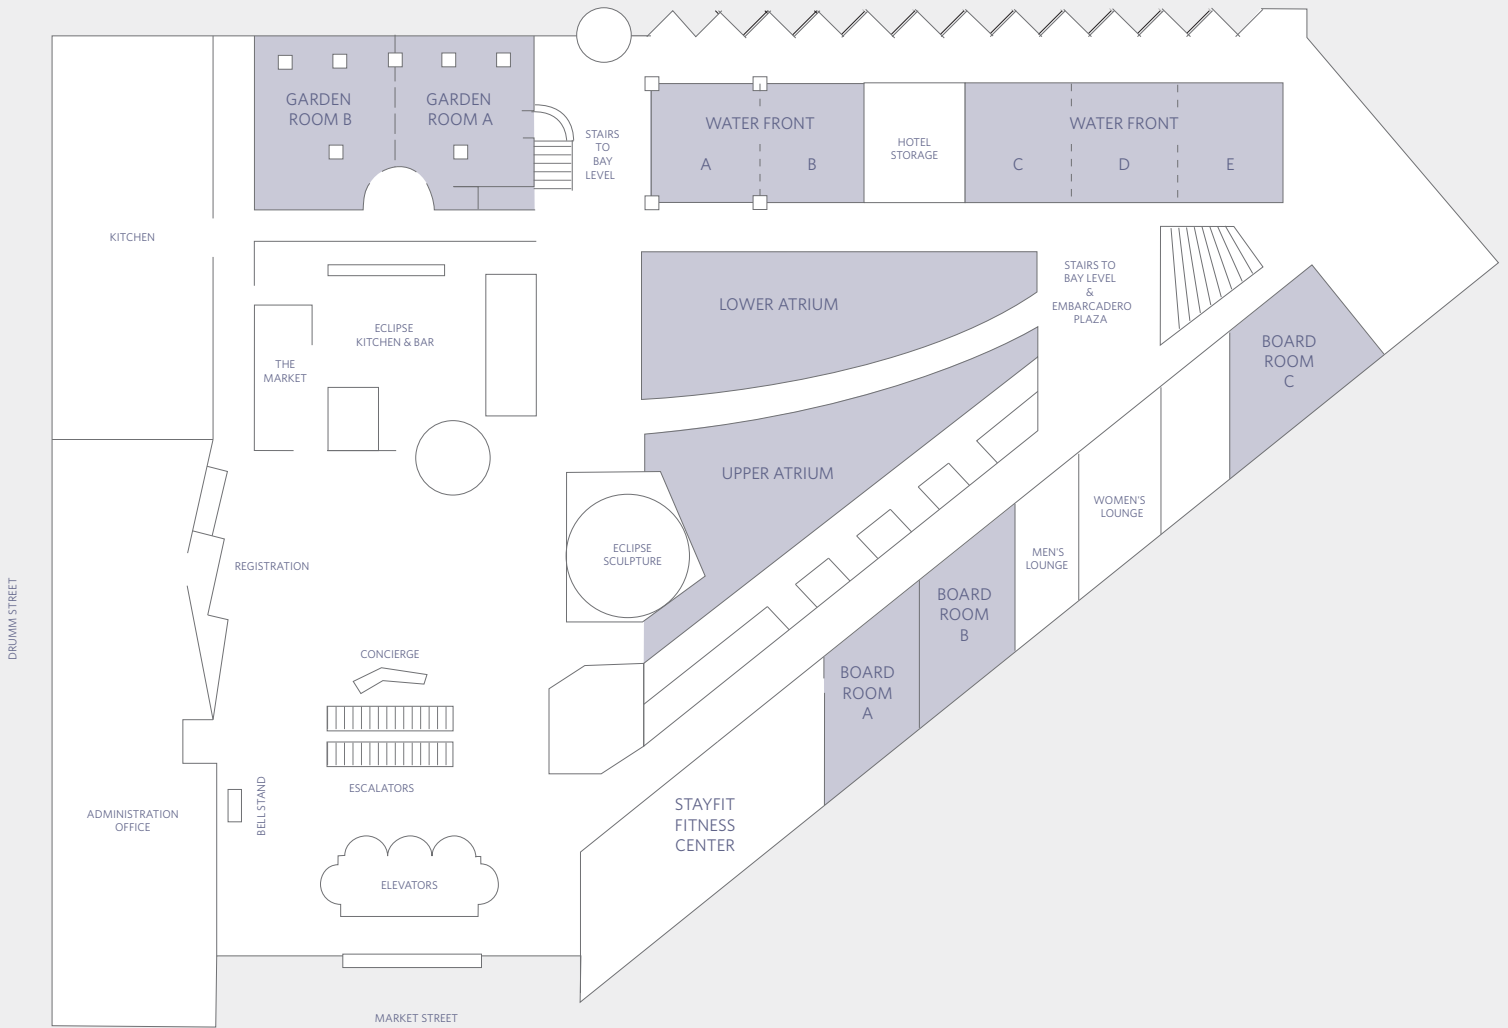

FLOOR PLAN
Bay Level

HYATT REGENCY SAN FRANCISCO
 5 Embarcadero Center
 San Francisco, California 94111, USA
 T +1 415 788 1234
 F +1 415 398 2567
 hyattregencysanfrancisco.com

FLOOR PLAN
 Atrium Lobby Level

FLOOR PLAN
 3-D Levels