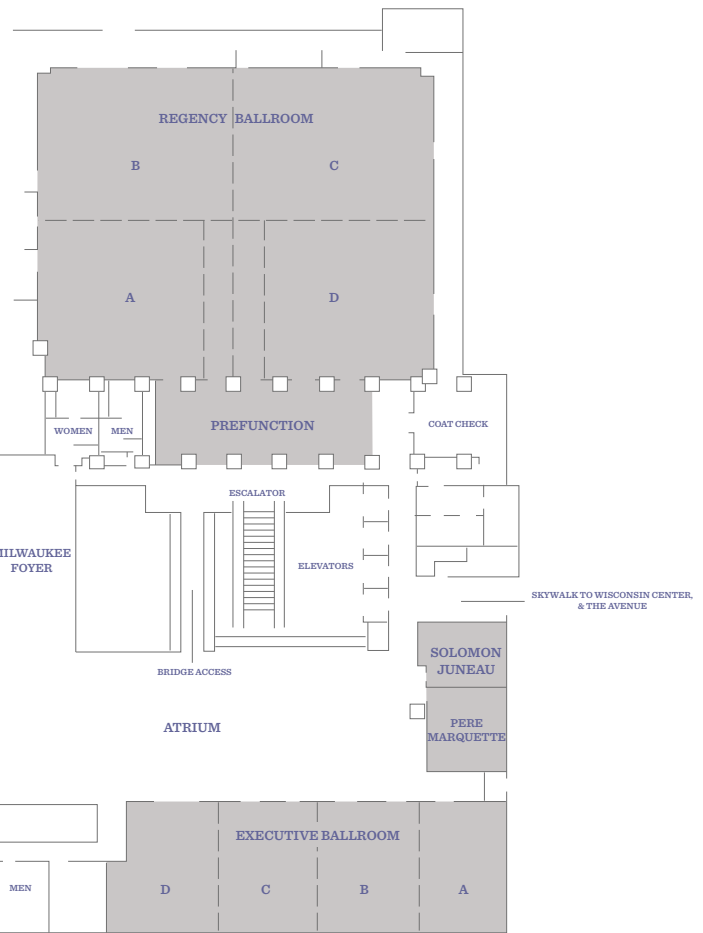

HYATT REGENCY MILWAUKEE

333 West Kilbourn Avenue,
Milwaukee, WI 53203
USA

T +1 414 276 1234
F +1 414 270 6120
milwaukee.regency.hyatt.com

FLOOR PLAN

FIRST FLOOR

SECOND FLOOR

VUE-21ST FLOOR

Rooftop

THIRD FLOOR