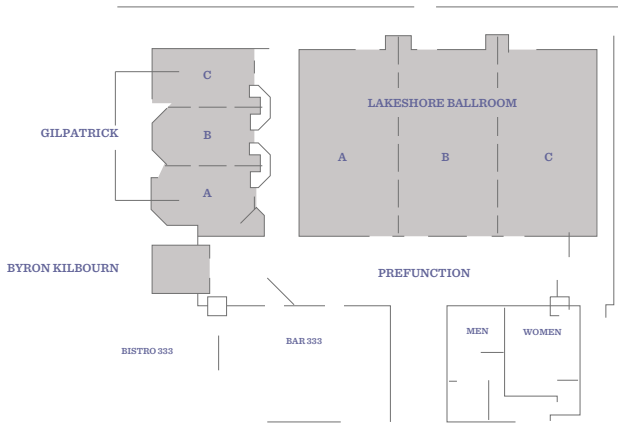

HYATT REGENCY MILWAUKEE

333 West Kilbourn Avenue,
Milwaukee, WI 53203
USA

T +1 414 276 1234
F +1 414 270 6120
milwaukee.regency.hyatt.com

FLOOR PLAN

FIRST FLOOR

SECOND FLOOR

VUE-21ST FLOOR

Rooftop

THIRD FLOOR