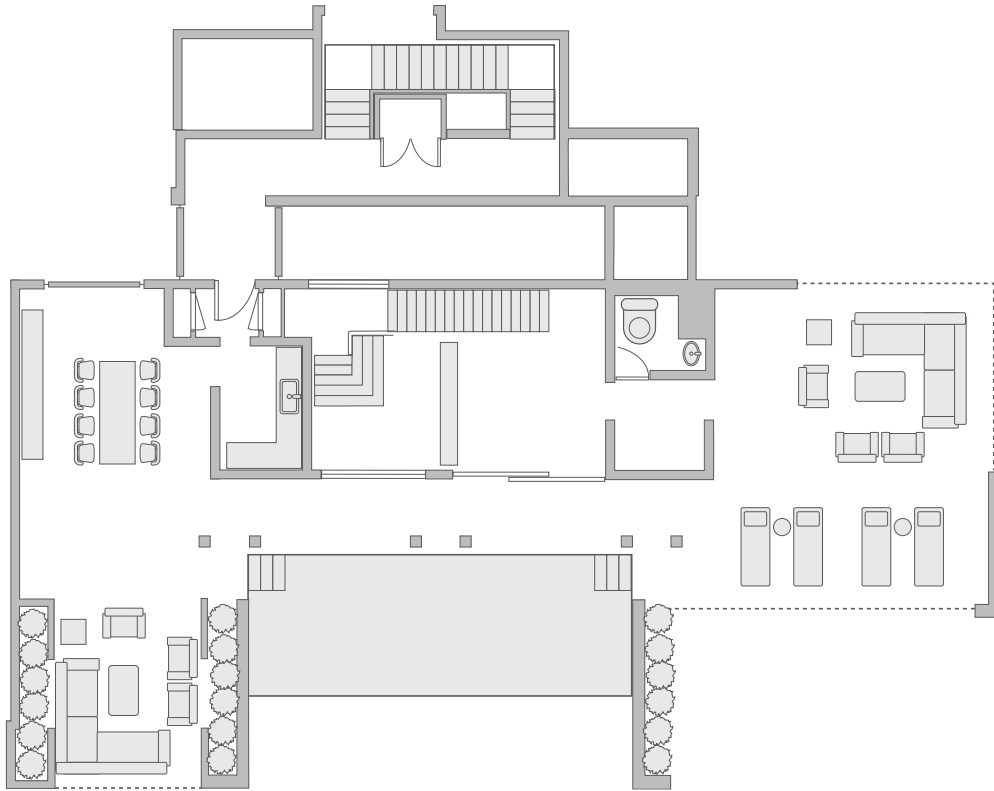

# Penthouse Suite

214 sq m/2,300 sq ft

Upper Level

Lower Level