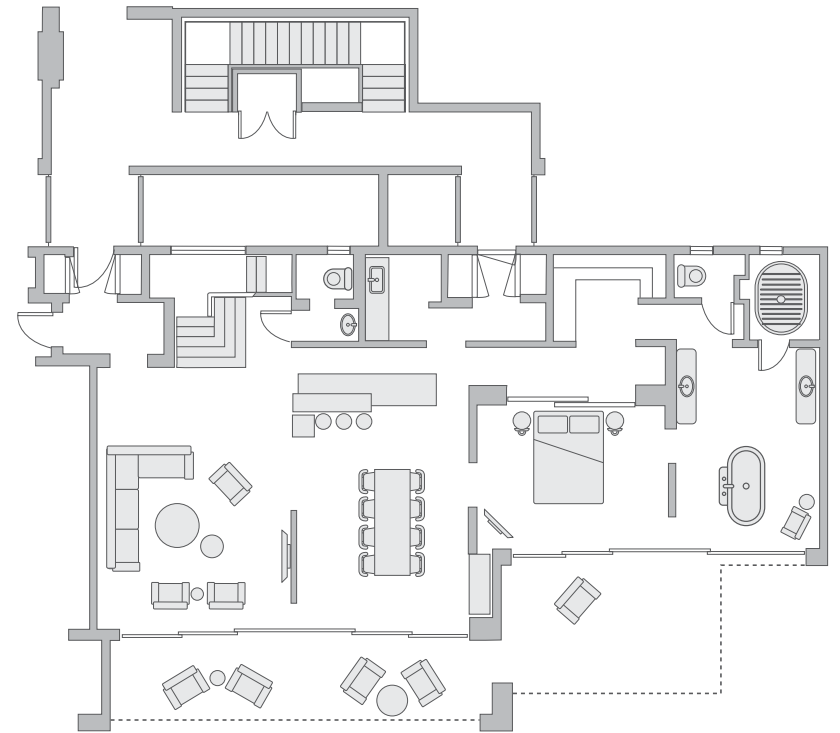

# Penthouse Suite

214 sq m/2,300 sq ft

Upper Level

Lower Level