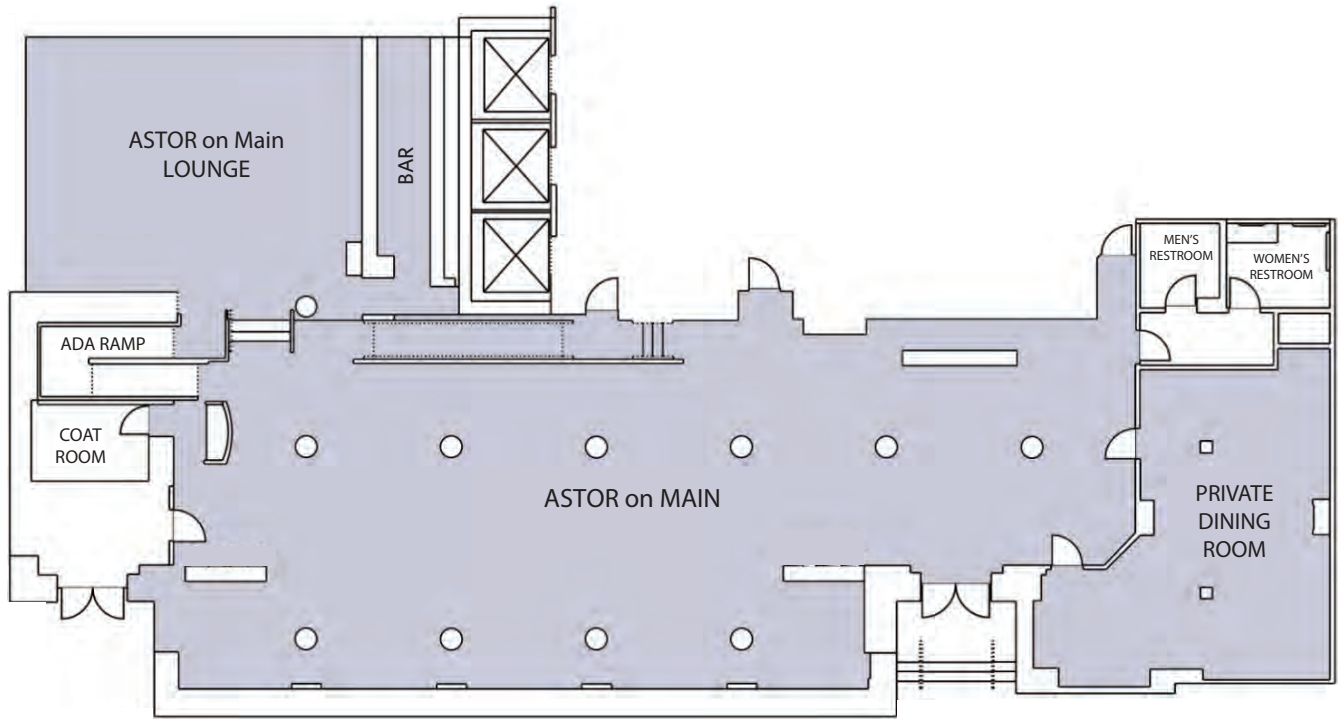

## MEETING & EVENT SPACE

- 20,100 square feet of flexible function space
- Connected via an enclosed sky-way system to the Joseph A. Floreano Rochester Riverside Convention Center offering over 100,000 square feet of exhibit and meeting space
- Earn valuable World of Hyatt points for booking meetings and catered events
- On-site audiovisual specialist

## FLOOR PLAN Second Floor

 MEETING SPACE IS COMPLETELY WHEELCHAIR ACCESSIBLE.

FLOOR PLAN  
Street Level

FLOOR PLAN  
Fourth Floor