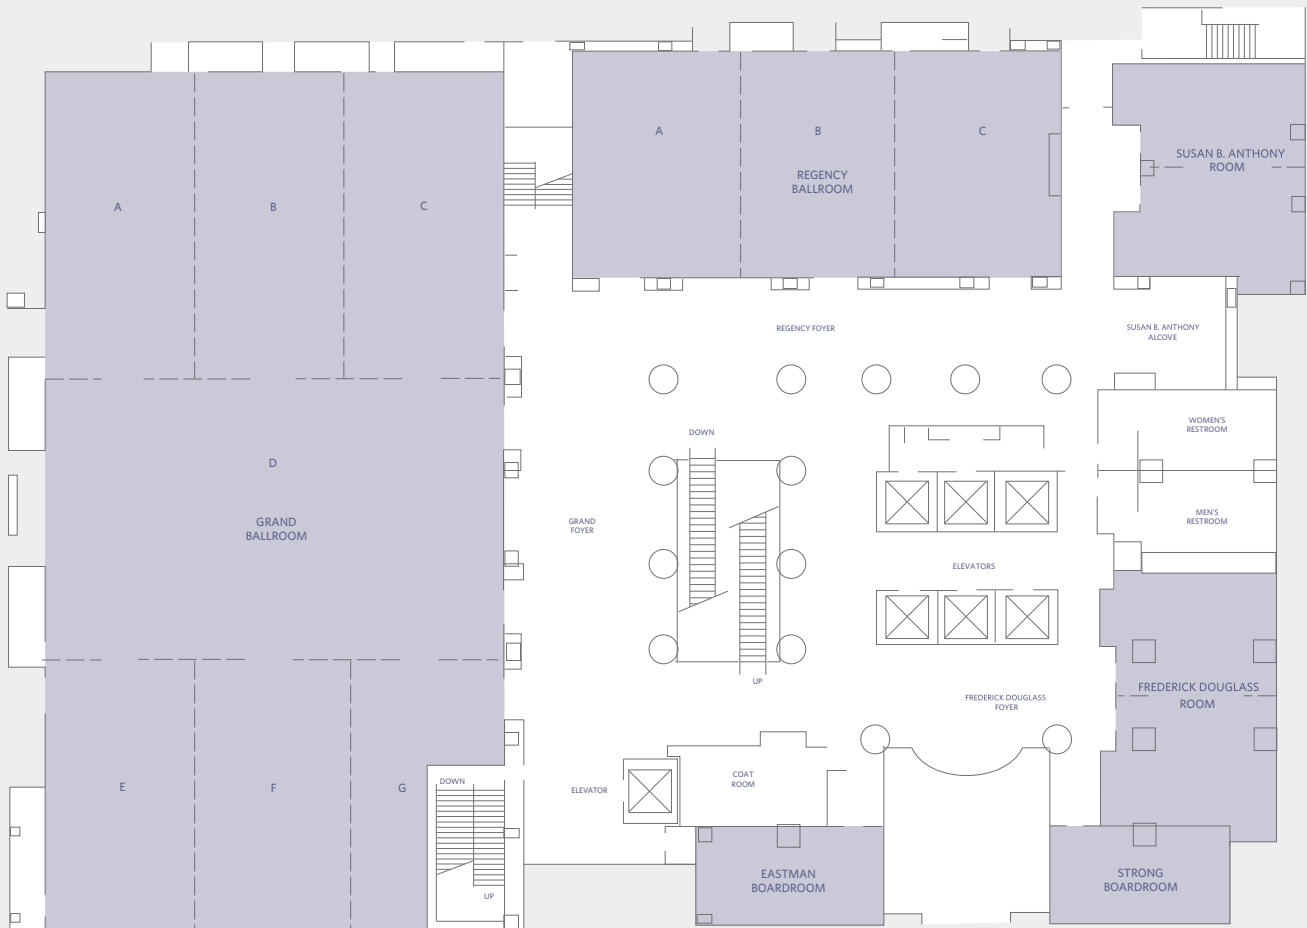

## MEETING & EVENT SPACE

- 20,100 square feet of flexible function space
- Connected via an enclosed sky-way system to the Joseph A. Floreano Rochester Riverside Convention Center offering over 100,000 square feet of exhibit and meeting space
- Earn valuable World of Hyatt points for booking meetings and catered events
- On-site audiovisual specialist

## FLOOR PLAN Second Floor

 MEETING SPACE IS COMPLETELY WHEELCHAIR ACCESSIBLE.

FLOOR PLAN  
Street Level

FLOOR PLAN  
Fourth Floor