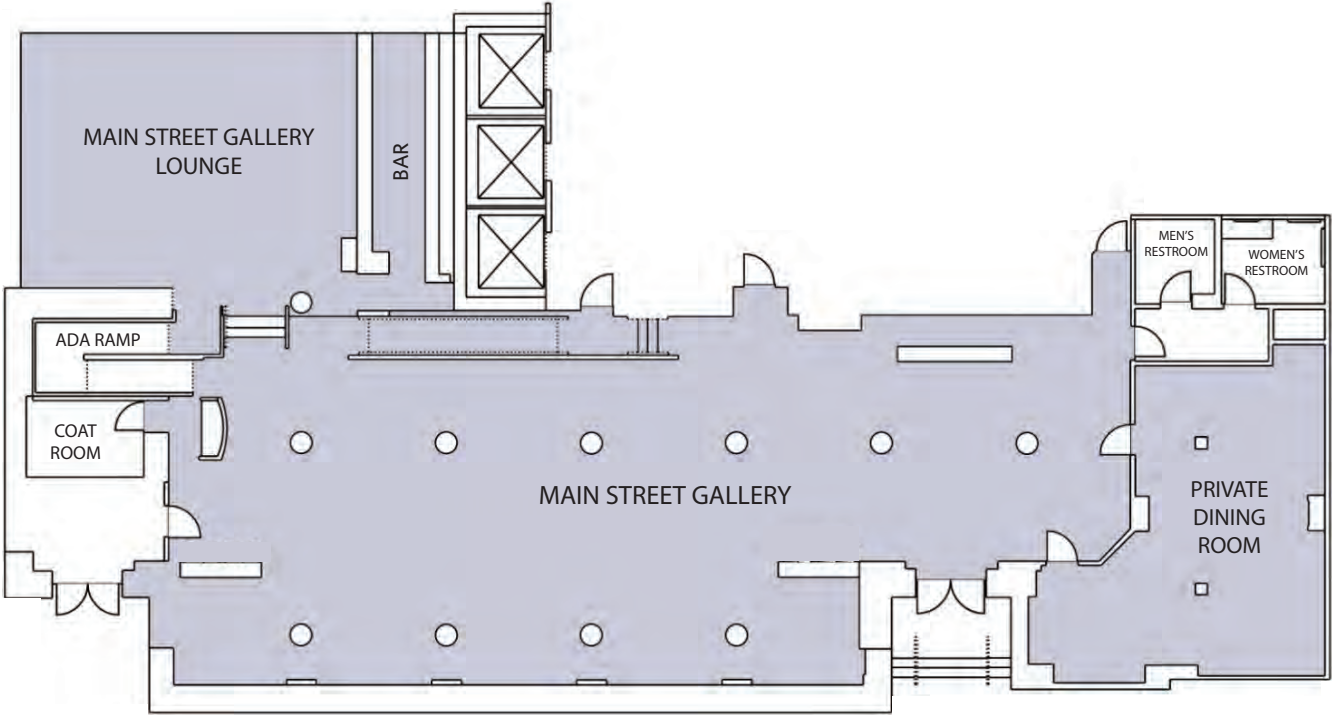

MEETING & EVENT SPACE

- 20,100 square feet of flexible function space
- Connected via an enclosed sky-way system to the Joseph A. Floreano Rochester Riverside Convention Center offering over 100,000 square feet of exhibit and meeting space
- Earn valuable World of Hyatt points for booking meetings and catered events
- On-site audiovisual specialist

FLOOR PLAN Second Floor

 MEETING SPACE IS COMPLETELY WHEELCHAIR ACCESSIBLE.

FLOOR PLAN
Street Level

FLOOR PLAN
Fourth Floor