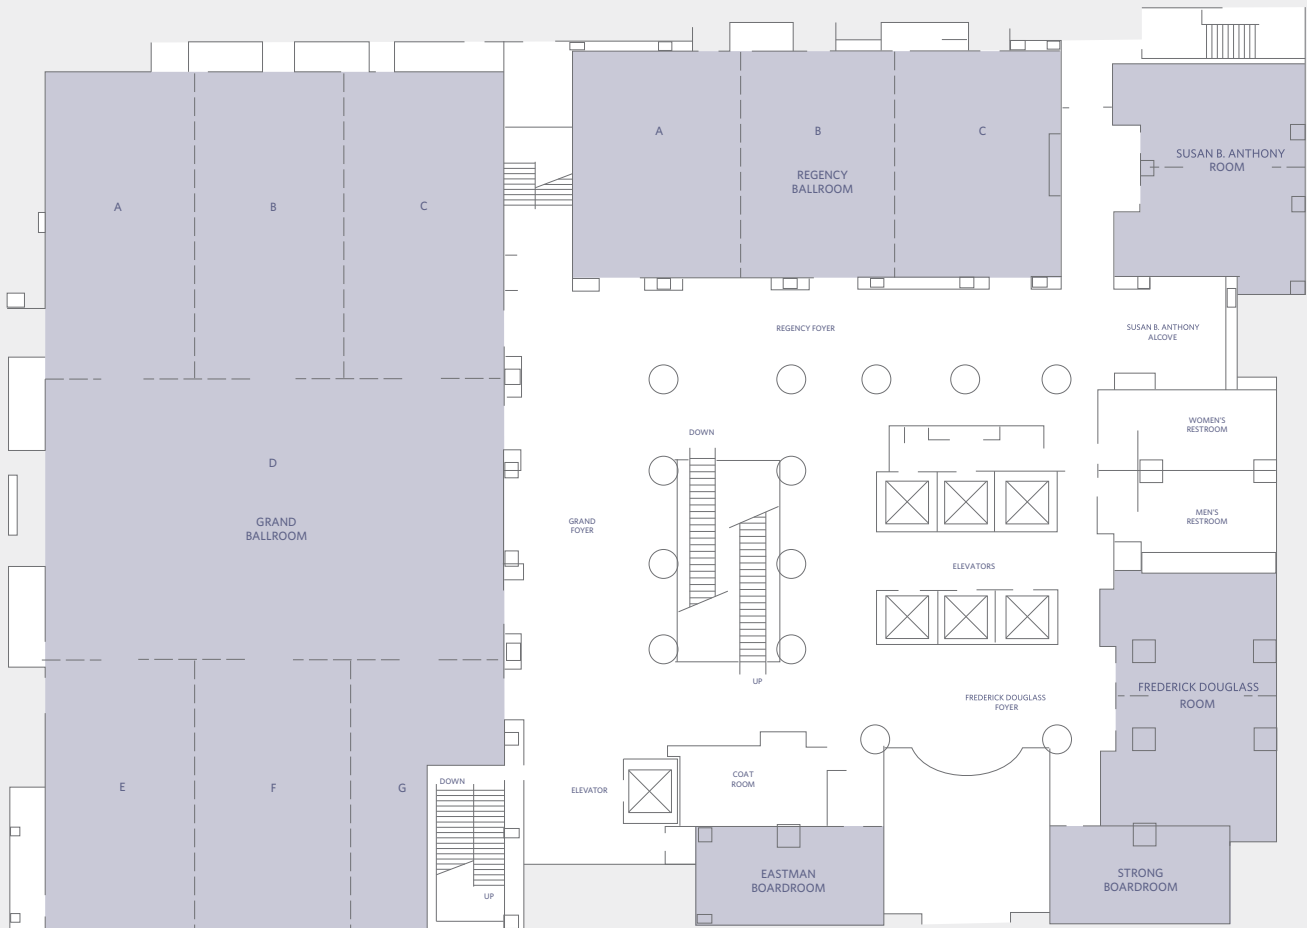

MEETING & EVENT SPACE

- 20,100 square feet of flexible function space
- Connected via an enclosed sky-way system to the Joseph A. Floreano Rochester Riverside Convention Center offering over 100,000 square feet of exhibit and meeting space
- Earn valuable World of Hyatt points for booking meetings and catered events
- On-site audiovisual specialist

FLOOR PLAN Second Floor

 MEETING SPACE IS COMPLETELY WHEELCHAIR ACCESSIBLE.

FLOOR PLAN
Street Level

FLOOR PLAN
Fourth Floor