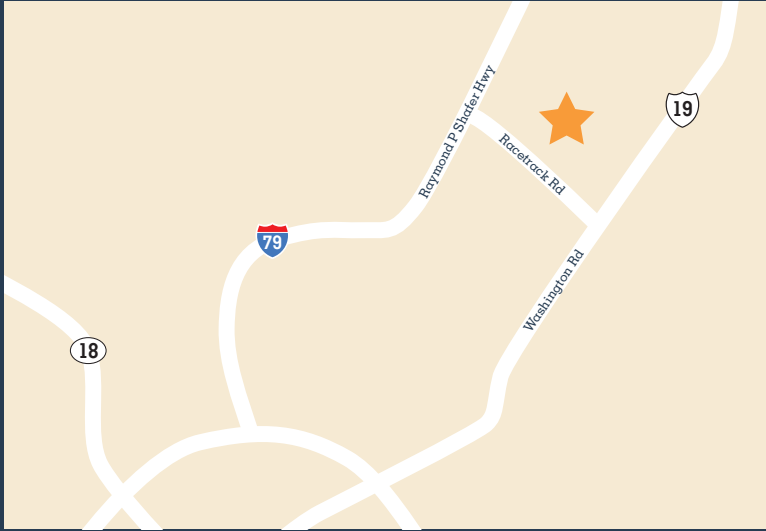

TO FIND OUT MORE ABOUT PLANNING YOUR NEXT EVENT,
CALL 724 222 7777

TRANSPORTATION

- Free hotel shuttle service to anywhere on Racetrack Road from 7 a.m. to 10 p.m.
 - Hertz located in lobby
- Complimentary parking in front of the hotel and covered garage parking
- The Hyatt Place Pittsburgh South/Meadows Racetrack & Casino is the only hotel connected to the Meadows Racetrack & Casino
 - The Streets at the Meadows and Sheetz are .1 mile from hotel
 - The hotel is .8 miles from Interstate 79
 - The Tanger Outlet is .6 miles from the hotel
 - Southpointe Business Park is 5.8 miles from the hotel
- The Pittsburgh International Airport is 25.6 miles from the hotel