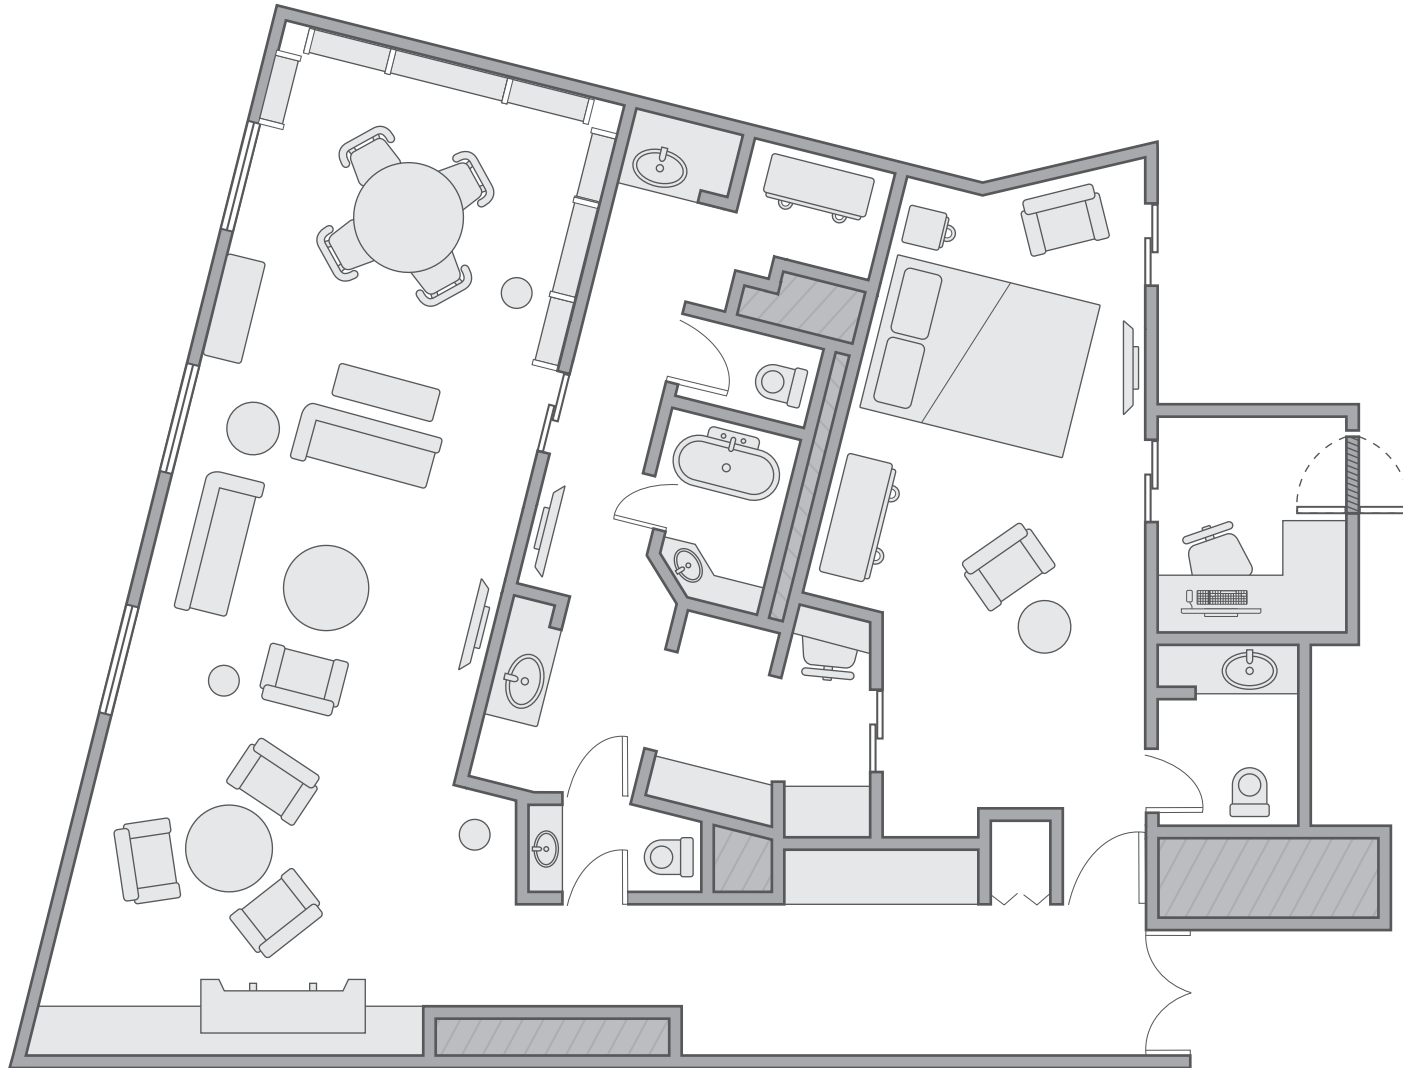

# Ambassador Suite

120 sq m / 1,292 sq ft

# Ambassador Suite with Connecting Room

Main Suite: 120 sq m/1,292 sq ft