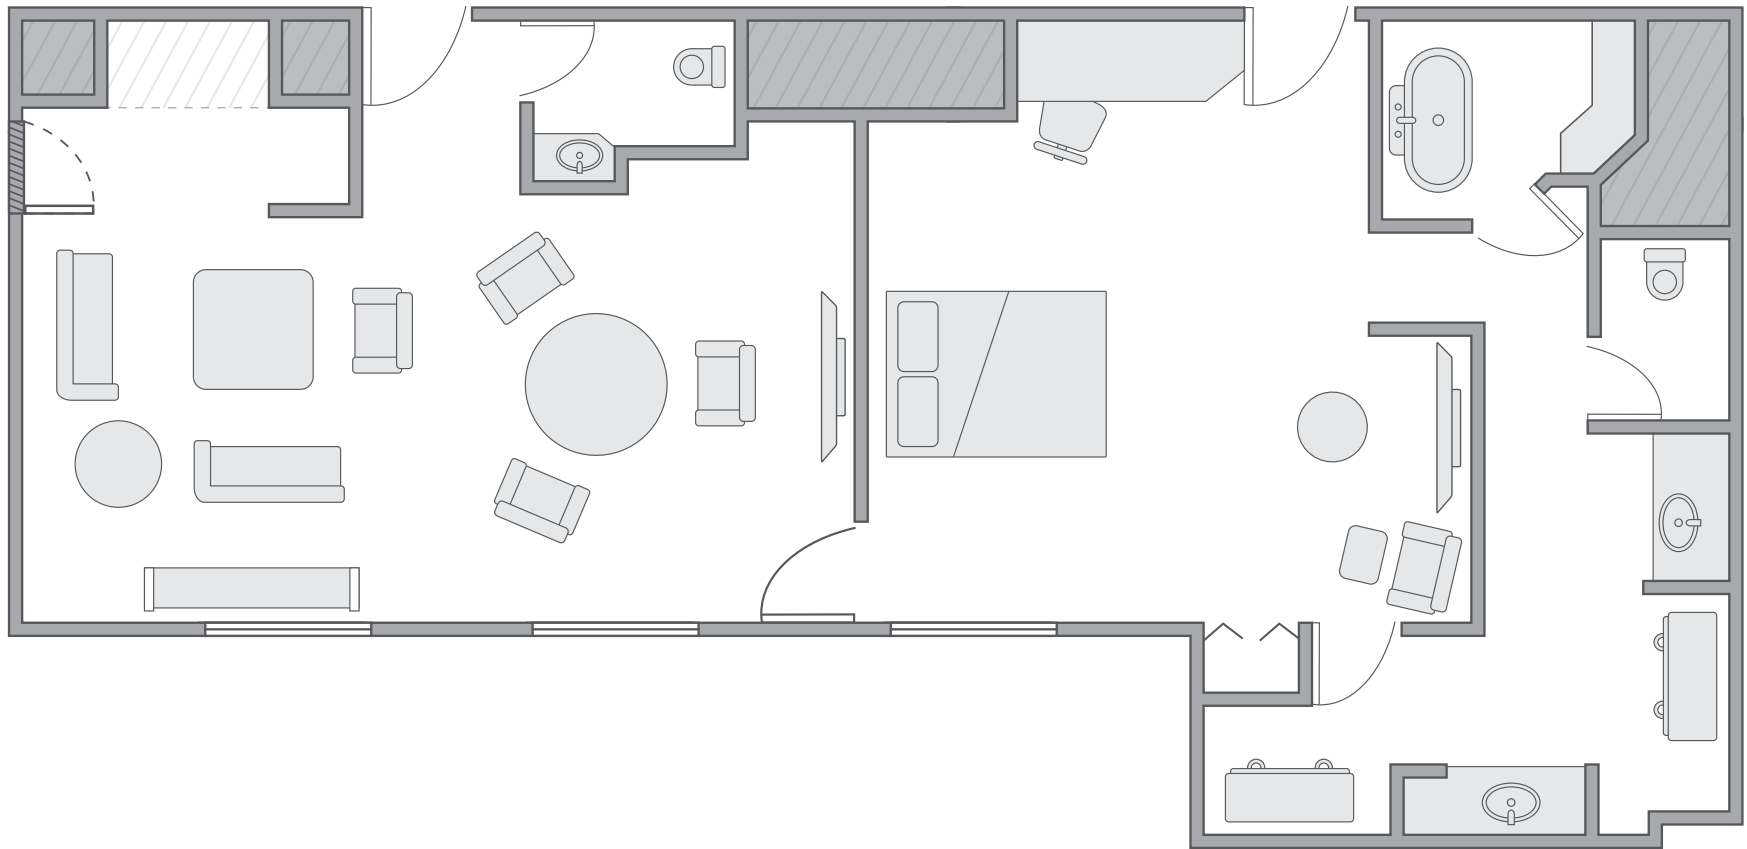

# Diplomatic Suite

100 sq m / 1,076 sq ft

# Diplomatic Suite with Connecting Room

Main Suite: 100 sq m/1,076 sq ft