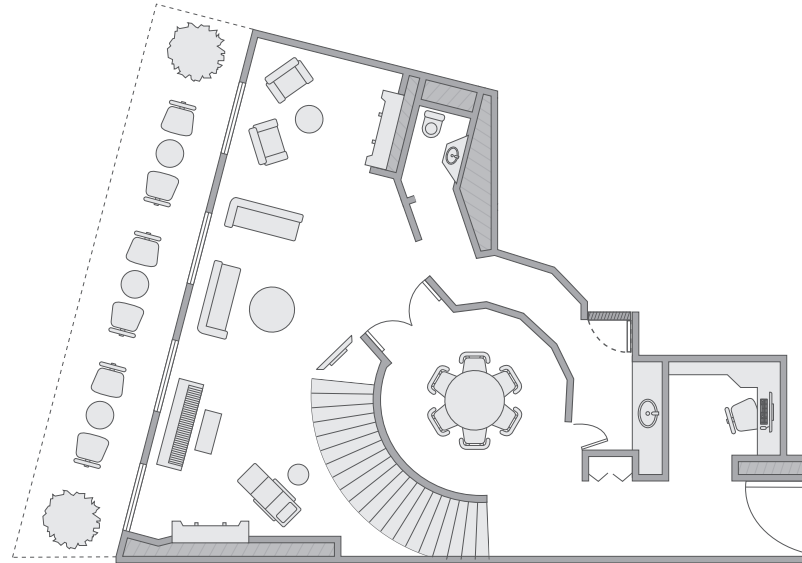

Presidential Suite

210 sq m/2,260 sq ft

Lower Level

Upper Level

Presidential Suite with Connecting Room

Main Suite: 210 sq m/2,260 sq ft

Lower Level

Upper Level