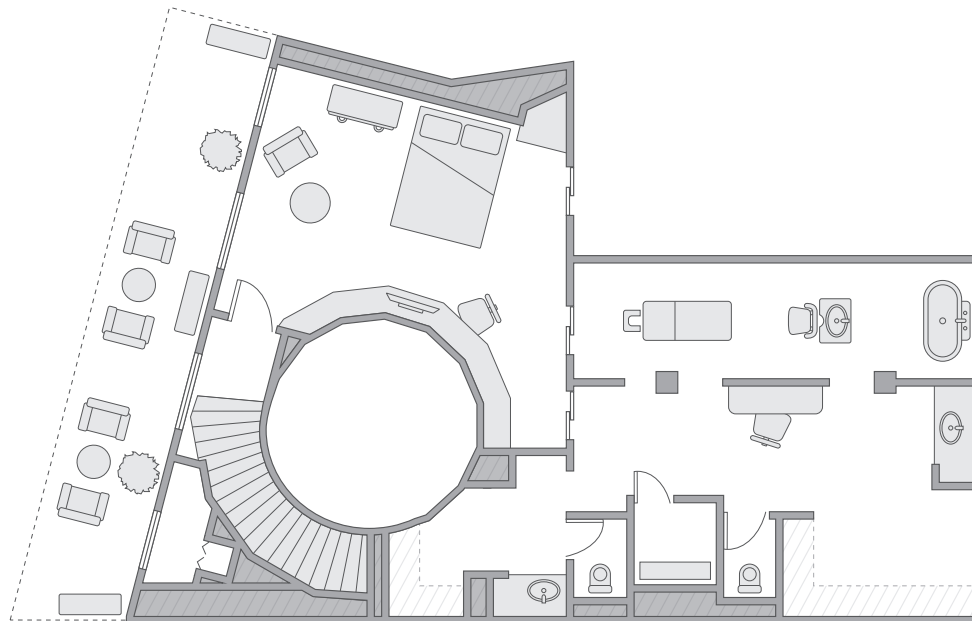

Presidential Suite

210 sq m/2,260 sq ft

Lower Level

Upper Level

Presidential Suite with Connecting Room

Main Suite: 210 sq m/2,260 sq ft

Lower Level

Upper Level