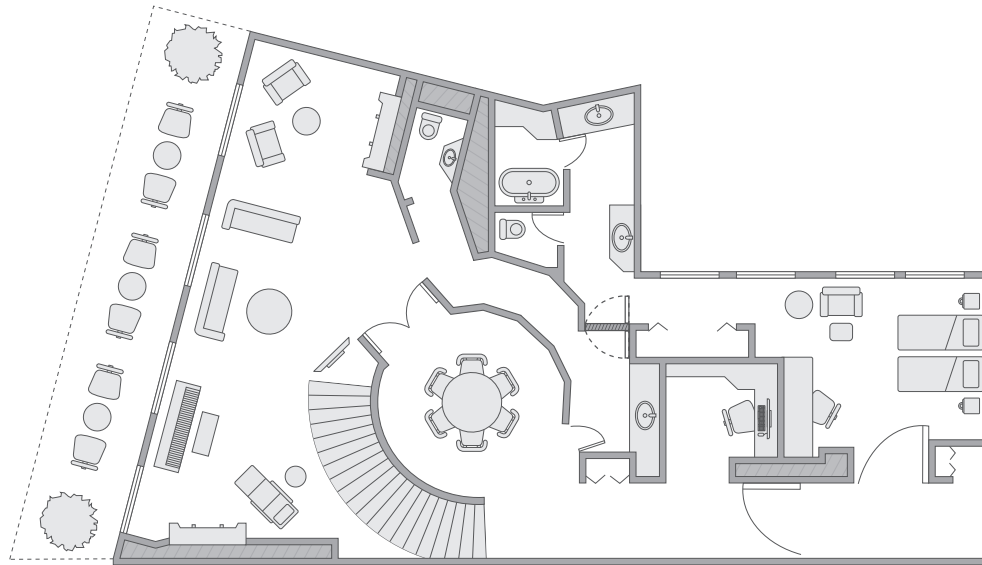

Presidential Suite

210 sq m/2,260 sq ft

Lower Level

Upper Level

Presidential Suite with Connecting Room

Main Suite: 210 sq m/2,260 sq ft

Lower Level

Upper Level