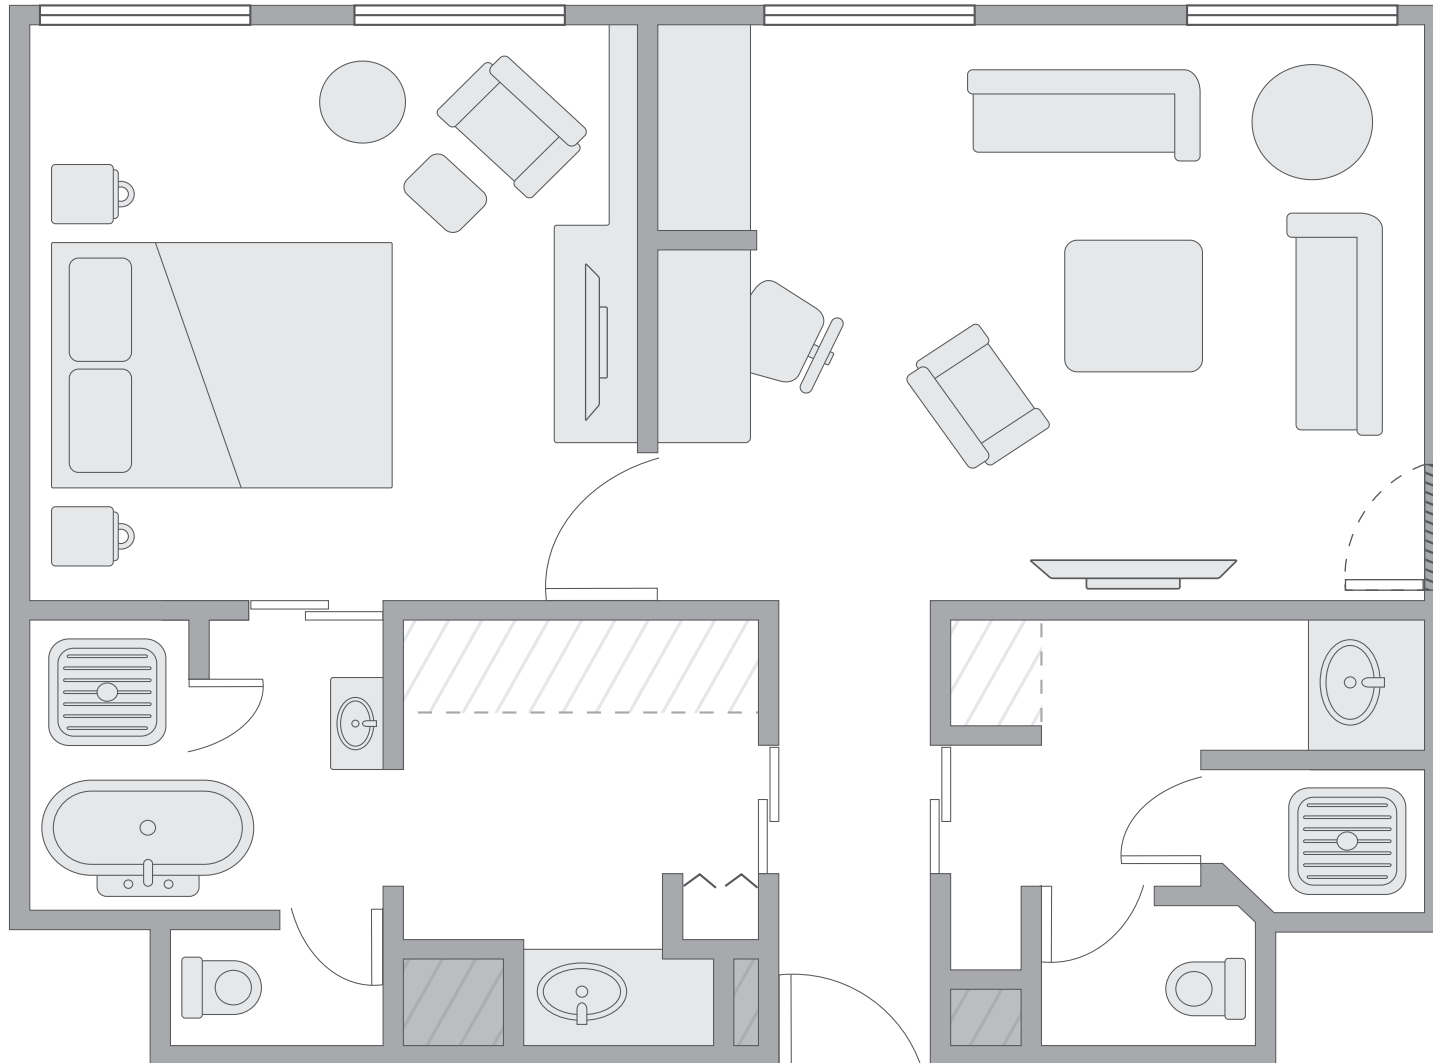

Prestige Suite

55-60 sq m / 592-646 sq ft

Prestige Suite with Connecting Room

Main Suite: 55–60 sq m/592–646 sq ft