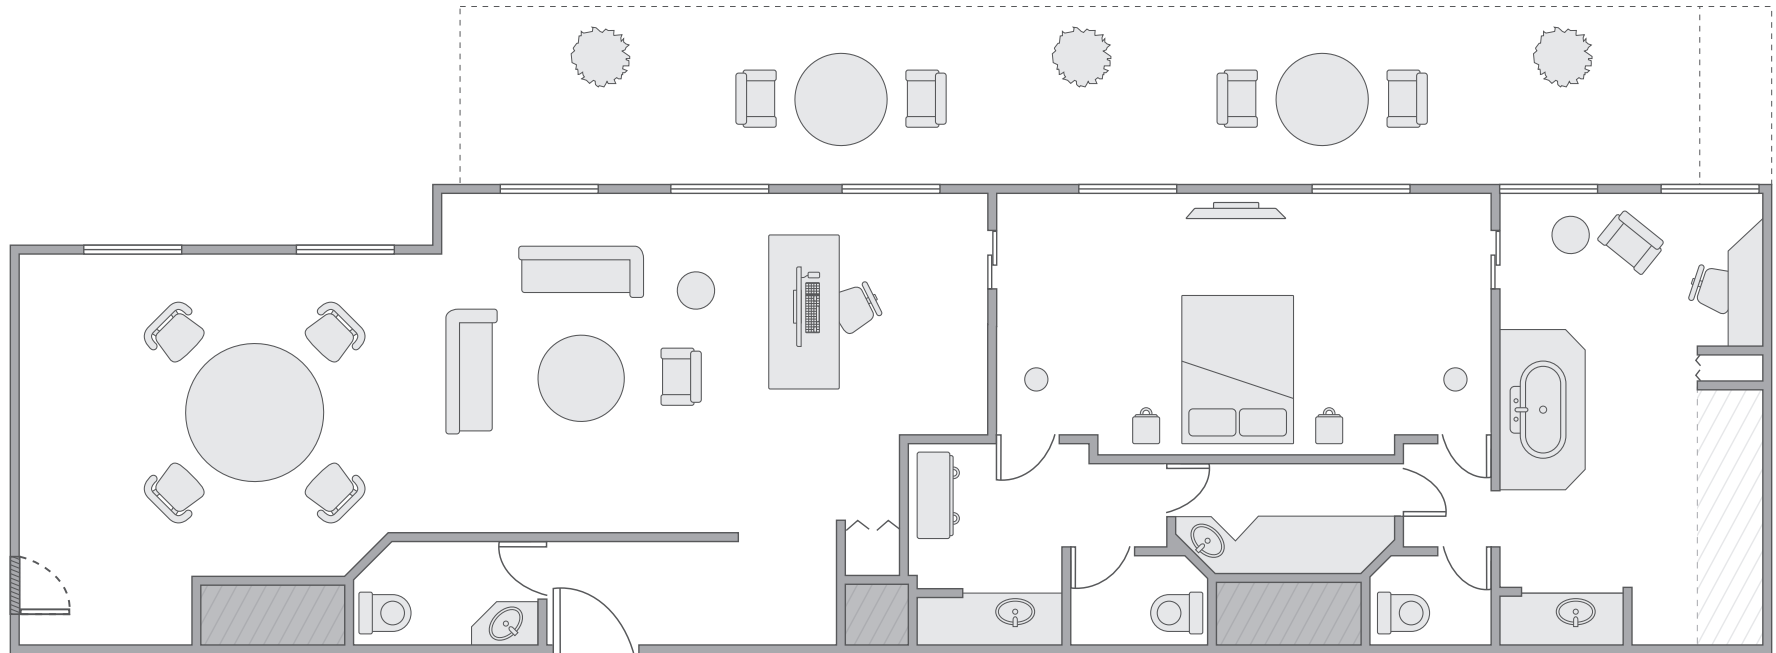

# Vendôme Suite

220 sq m / 2,368 sq ft

# Vendôme Suite with Connecting Rooms

Main Suite: 220 sq m / 2,368 sq ft