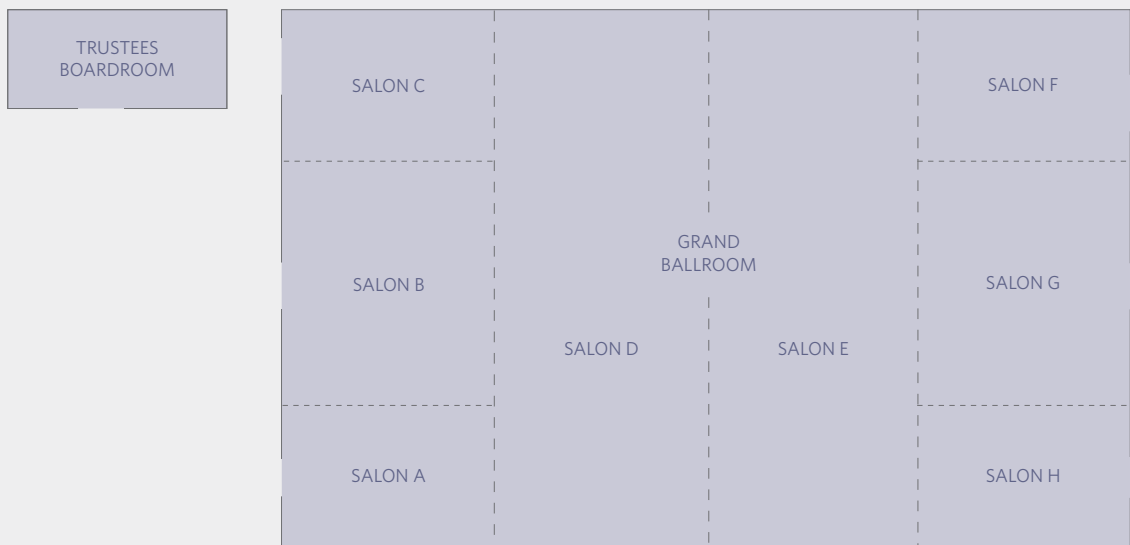

HYATT REGENCY LONG ISLAND
1717 Motor Parkway
Hauppauge, NY 11788, USA
T +1 631 784 1234
F +1 631 232 9853
longisland.regency.hyatt.com

FLOOR PLAN
Convention Level

PREFUNCTION

Lobby Level