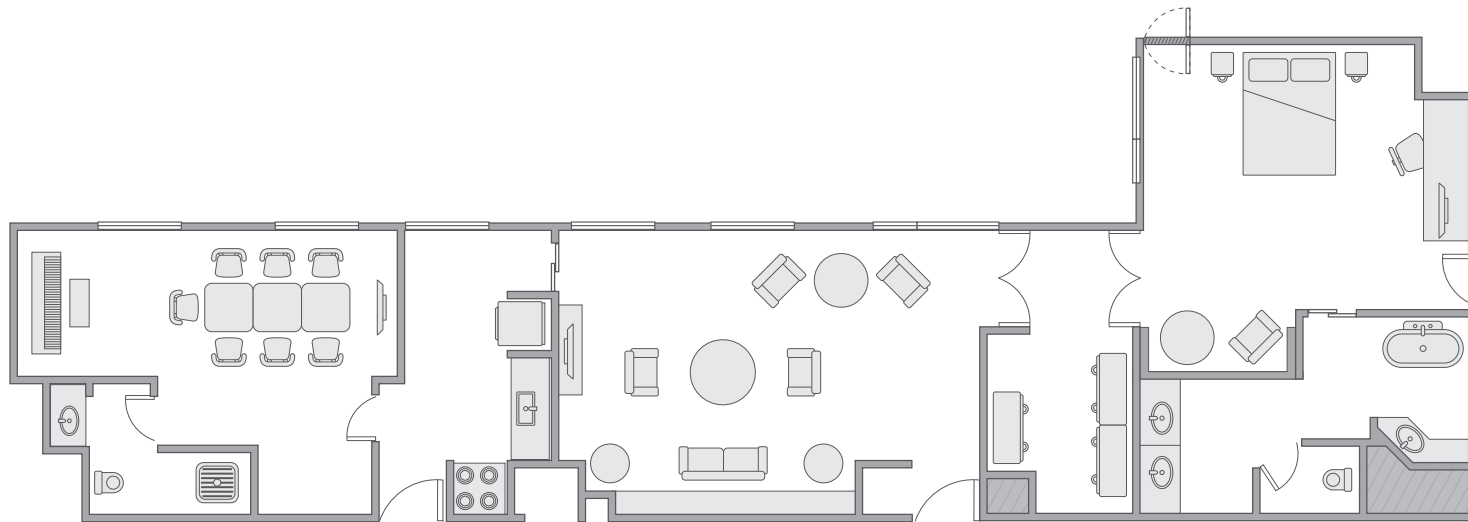

Presidential Suite

210 sq m/2,260 sq ft

Lower Level

Upper Level

Presidential Suite with Connecting Room

Main Suite: 210 sq m/2,260 sq ft

Lower Level

Upper Level

PARK HYATT PARIS™

VENDÔME

Vendôme Suite

220 sq m / 2,368 sq ft

PARK HYATT PARIS™

VENDÔME

Vendôme Suite with Connecting Rooms

Main Suite: 220 sq m/ 2,368 sq ft

PARK HYATT PARIS™

VENDÔME

Residence Suite

160 sq m / 1,722 sq ft

Residence Suite with Connecting Rooms

Main Suite: 160 sq m/ 1,722 sq ft

PARK HYATT PARIS™

VENDÔME

Ambassador Suite

120 sq m / 1,292 sq ft

PARK HYATT PARIS™

VENDÔME

Ambassador Suite with Connecting Room

Main Suite: 120 sq m/1,292 sq ft

PARK HYATT PARIS™

VENDÔME