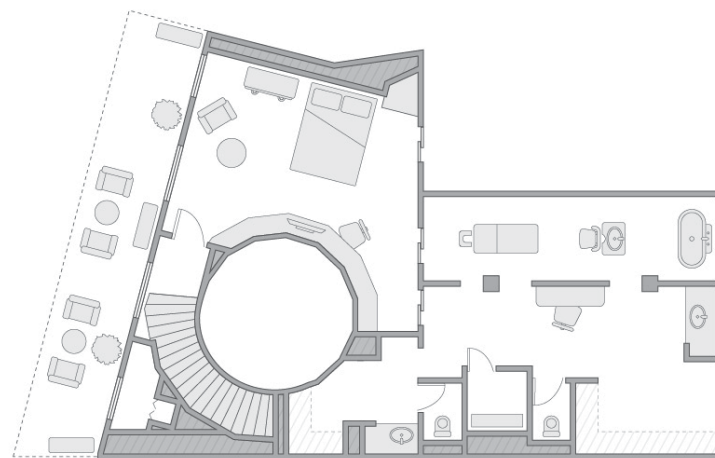


PARK HYATT

PARK HYATT PARIS – VENDÔME

PARK HYATT PARIS™

VENDÔME

Impériale Suite

230 sq m/2,476 sq ft

Impériale Suite with Connecting Rooms

Main Room: 230 sq m/2,476 sq ft

Presidential Suite

210 sq m/2,260 sq ft

Lower Level

Upper Level

Presidential Suite with Connecting Room

Main Suite: 210 sq m/2,260 sq ft

Lower Level

Upper Level

PARK HYATT PARIS™

VENDÔME

Vendôme Suite

220 sq m / 2,368 sq ft

PARK HYATT PARIS™

VENDÔME

Vendôme Suite with Connecting Rooms

Main Suite: 220 sq m/ 2,368 sq ft

PARK HYATT PARIS™

VENDÔME

Residence Suite

160 sq m / 1,722 sq ft

Residence Suite with Connecting Rooms

Main Suite: 160 sq m/ 1,722 sq ft

PARK HYATT PARIS™

VENDÔME