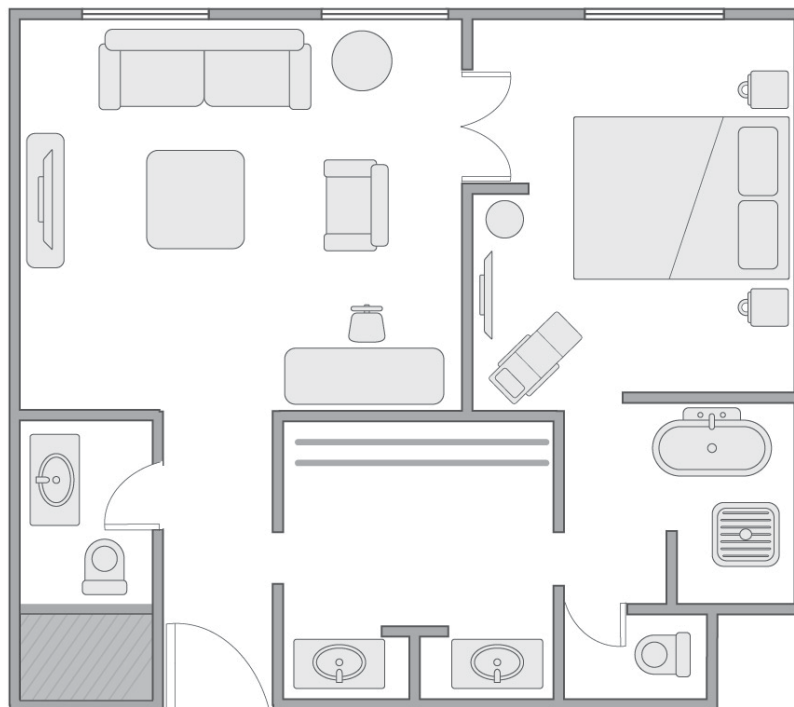

Diplomatic Suite

100 sq m/1,076 sq ft

Diplomatic Suite with Connecting Room

Main Suite: 100 sq m/1,076 sq ft

PARK HYATT PARIS™
VENDÔME

Prestige Suite

55-60 sq m/592-646 sq ft

Prestige Suite with Connecting Room

Main Suite: 55-60 sq m/592-646 sq ft

PARK HYATT PARIS™

VENDÔME

Park Executive Paix View Suite

50 sq m / 538 sq ft

PARK HYATT PARIS™

VENDÔME

Park Executive Suite

50-60 sq m/538-646 sq ft

PARK HYATT PARIS™

VENDÔME

Park Deluxe Suite

45-55 sq m / 484-592 sq ft

PARK HYATT PARIS™

VENDÔME

Park Suite King