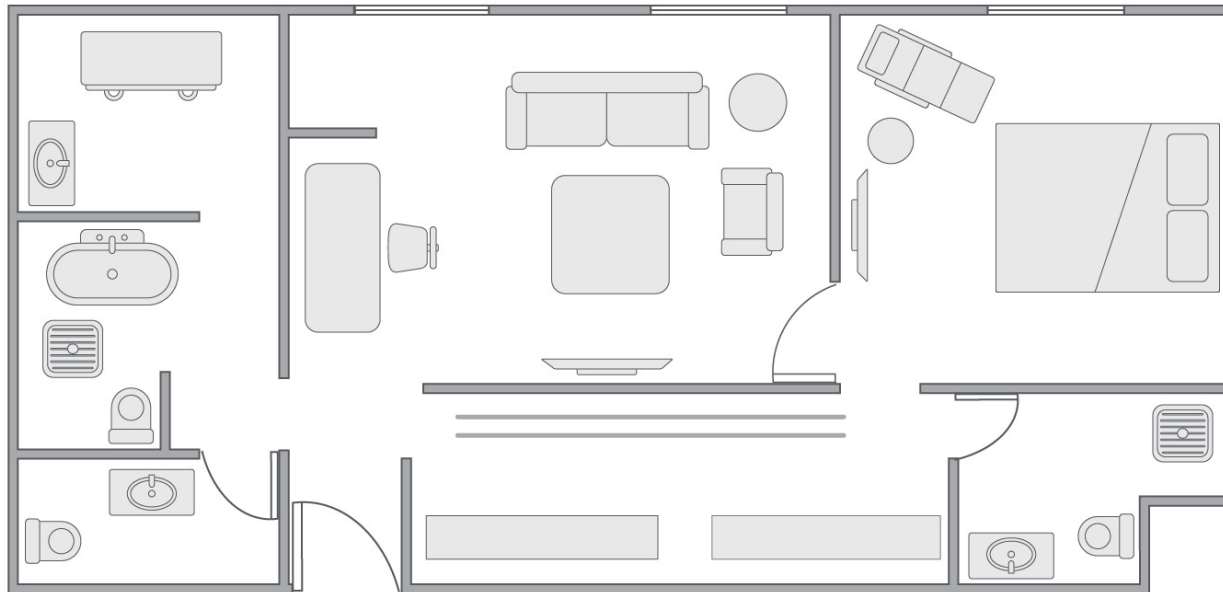

Main Suite: 55-60 sq m/592-646 sq ft

PARK HYATT PARIS™

VENDÔME

Park Executive Paix View Suite

50 sq m / 538 sq ft

PARK HYATT PARIS™

VENDÔME

Park Executive Suite

50-60 sq m/538-646 sq ft

PARK HYATT PARIS™

VENDÔME

Park Deluxe Suite

45-55 sq m / 484-592 sq ft

PARK HYATT PARIS™

VENDÔME

Park Suite King