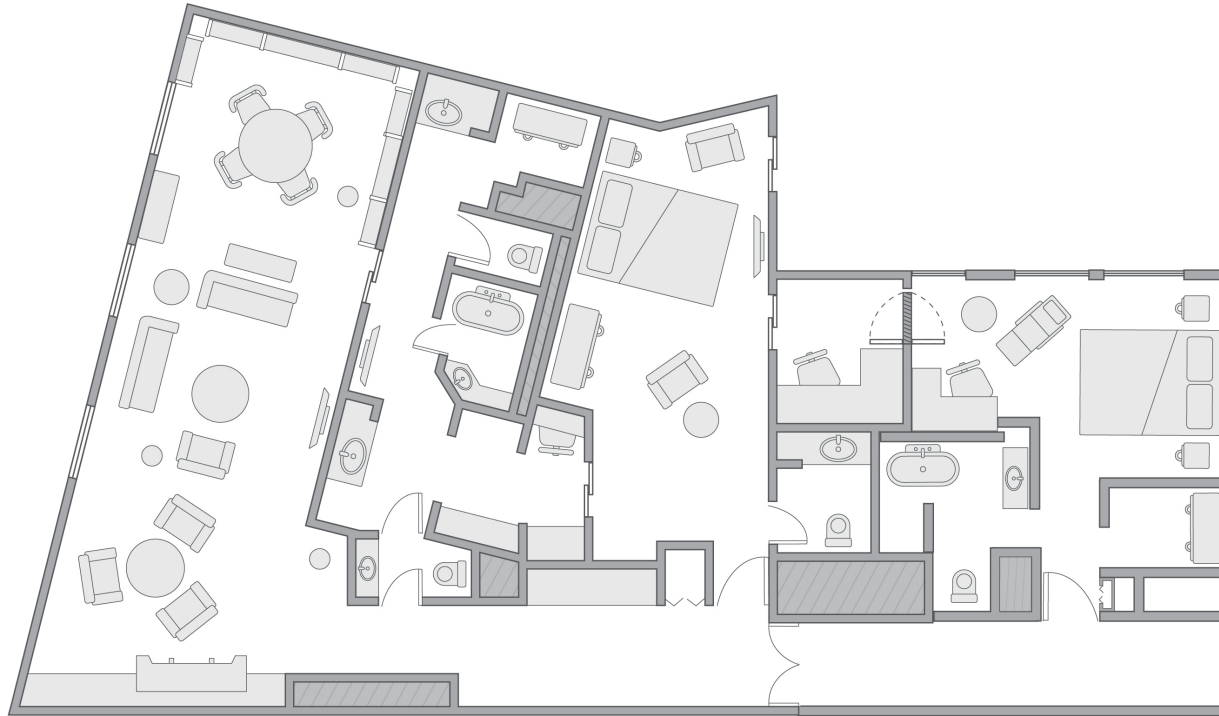

PARK HYATT PARIS™

VENDÔME

Residence Suite

160 sq m / 1,722 sq ft

Residence Suite with Connecting Rooms

Main Suite: 160 sq m/ 1,722 sq ft

PARK HYATT PARIS™

VENDÔME

Ambassador Suite

120 sq m / 1,292 sq ft

PARK HYATT PARIS™

VENDÔME

Ambassador Suite with Connecting Room

Main Suite: 120 sq m/1,292 sq ft

PARK HYATT PARIS™

VENDÔME

Diplomatic Suite

100 sq m/1,076 sq ft

Diplomatic Suite with Connecting Room

Main Suite: 100 sq m/1,076 sq ft

PARK HYATT PARIS™
VENDÔME

Prestige Suite

55-60 sq m/592-646 sq ft

Prestige Suite with Connecting Room

Main Suite: 55-60 sq m/592-646 sq ft

PARK HYATT PARIS™

VENDÔME

Park Executive Paix View Suite

50 sq m / 538 sq ft

PARK HYATT PARIS™

VENDÔME

Park Executive Suite