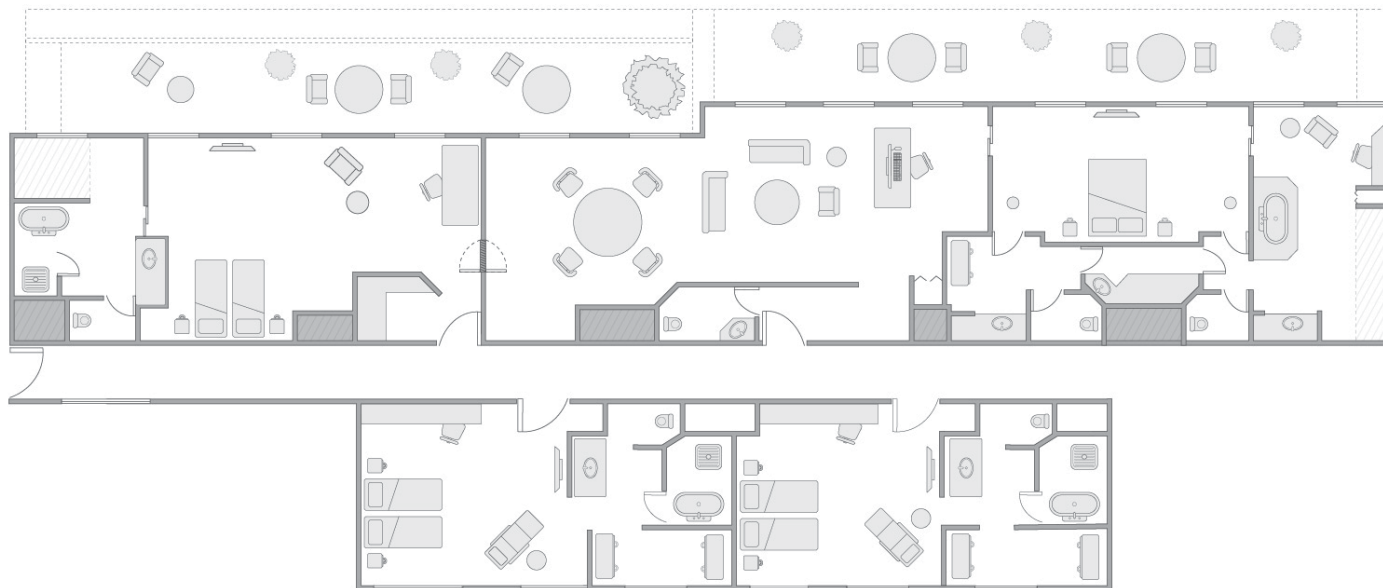

Presidential Suite

210 sq m/2,260 sq ft

Lower Level

Upper Level

Presidential Suite with Connecting Room

Main Suite: 210 sq m/2,260 sq ft

Lower Level

Upper Level

PARK HYATT PARIS™

VENDÔME

Vendôme Suite

220 sq m / 2,368 sq ft

PARK HYATT PARIS™

VENDÔME

Vendôme Suite with Connecting Rooms

Main Suite: 220 sq m/ 2,368 sq ft

PARK HYATT PARIS™

VENDÔME

Residence Suite

160 sq m / 1,722 sq ft

Residence Suite with Connecting Rooms

Main Suite: 160 sq m/ 1,722 sq ft

PARK HYATT PARIS™

VENDÔME

Ambassador Suite

120 sq m / 1,292 sq ft

PARK HYATT PARIS™

VENDÔME

Ambassador Suite with Connecting Room

Main Suite: 120 sq m/1,292 sq ft

PARK HYATT PARIS™

VENDÔME