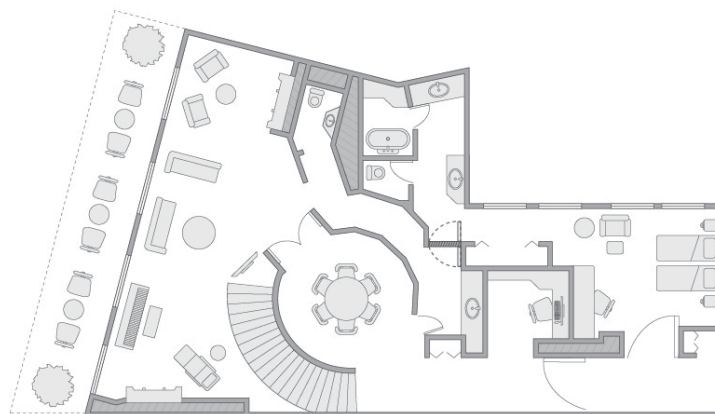


PARK HYATT

PARK HYATT PARIS – VENDÔME

PARK HYATT PARIS™

VENDÔME

Impériale Suite

230 sq m/2,476 sq ft

Impériale Suite with Connecting Rooms

Main Room: 230 sq m/2,476 sq ft

Presidential Suite

210 sq m/2,260 sq ft

Lower Level

Upper Level

Presidential Suite with Connecting Room

Main Suite: 210 sq m/2,260 sq ft

Lower Level

Upper Level

PARK HYATT PARIS™

VENDÔME

Vendôme Suite

220 sq m / 2,368 sq ft

PARK HYATT PARIS™

VENDÔME

Vendôme Suite with Connecting Rooms

Main Suite: 220 sq m/ 2,368 sq ft

PARK HYATT PARIS™

VENDÔME

Residence Suite

160 sq m / 1,722 sq ft

Residence Suite with Connecting Rooms

Main Suite: 160 sq m/ 1,722 sq ft

PARK HYATT PARIS™

VENDÔME