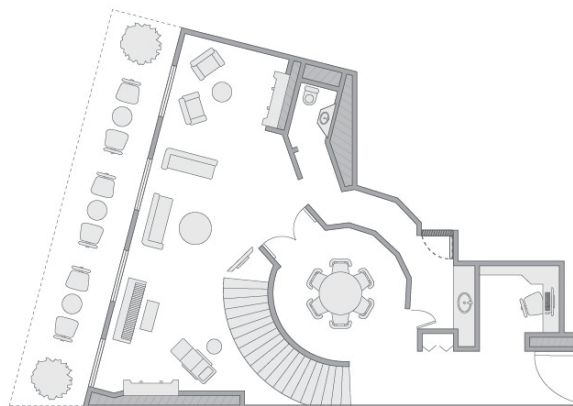


PARK HYATT

PARK HYATT PARIS – VENDÔME

PARK HYATT PARIS™

VENDÔME

Impériale Suite

230 sq m/2,476 sq ft

Impériale Suite with Connecting Rooms

Main Room: 230 sq m/2,476 sq ft

Presidential Suite

210 sq m/2,260 sq ft

Lower Level

Upper Level

Presidential Suite with Connecting Room

Main Suite: 210 sq m/2,260 sq ft

Lower Level

Upper Level

PARK HYATT PARIS™

VENDÔME

Vendôme Suite

220 sq m / 2,368 sq ft

PARK HYATT PARIS™

VENDÔME

Vendôme Suite with Connecting Rooms

Main Suite: 220 sq m/ 2,368 sq ft

PARK HYATT PARIS™

VENDÔME

Residence Suite

160 sq m / 1,722 sq ft

Residence Suite with Connecting Rooms

Main Suite: 160 sq m/ 1,722 sq ft

PARK HYATT PARIS™

VENDÔME