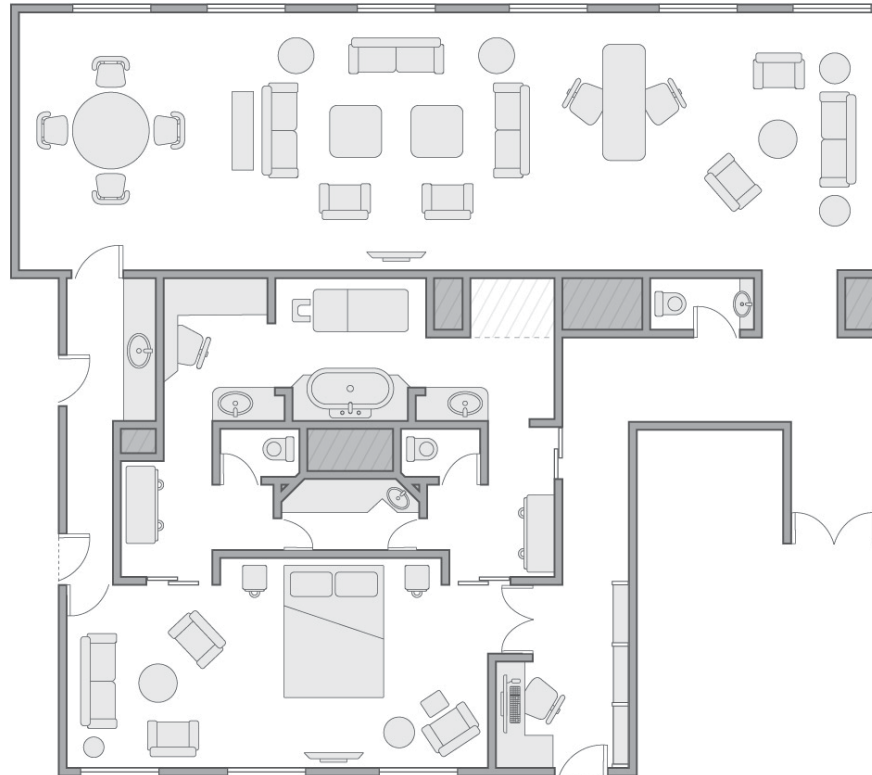


PARK HYATT

PARK HYATT PARIS – VENDÔME

PARK HYATT PARIS™

VENDÔME

Impériale Suite

230 sq m/2,476 sq ft

Impériale Suite with Connecting Rooms

Main Room: 230 sq m/2,476 sq ft

Presidential Suite

210 sq m/2,260 sq ft

Lower Level

Upper Level

Presidential Suite with Connecting Room

Main Suite: 210 sq m/2,260 sq ft

Lower Level

Upper Level

PARK HYATT PARIS™

VENDÔME

Vendôme Suite

220 sq m / 2,368 sq ft

PARK HYATT PARIS™

VENDÔME

Vendôme Suite with Connecting Rooms

Main Suite: 220 sq m/ 2,368 sq ft

PARK HYATT PARIS™

VENDÔME

Residence Suite

160 sq m / 1,722 sq ft

Residence Suite with Connecting Rooms

Main Suite: 160 sq m/ 1,722 sq ft

PARK HYATT PARIS™

VENDÔME