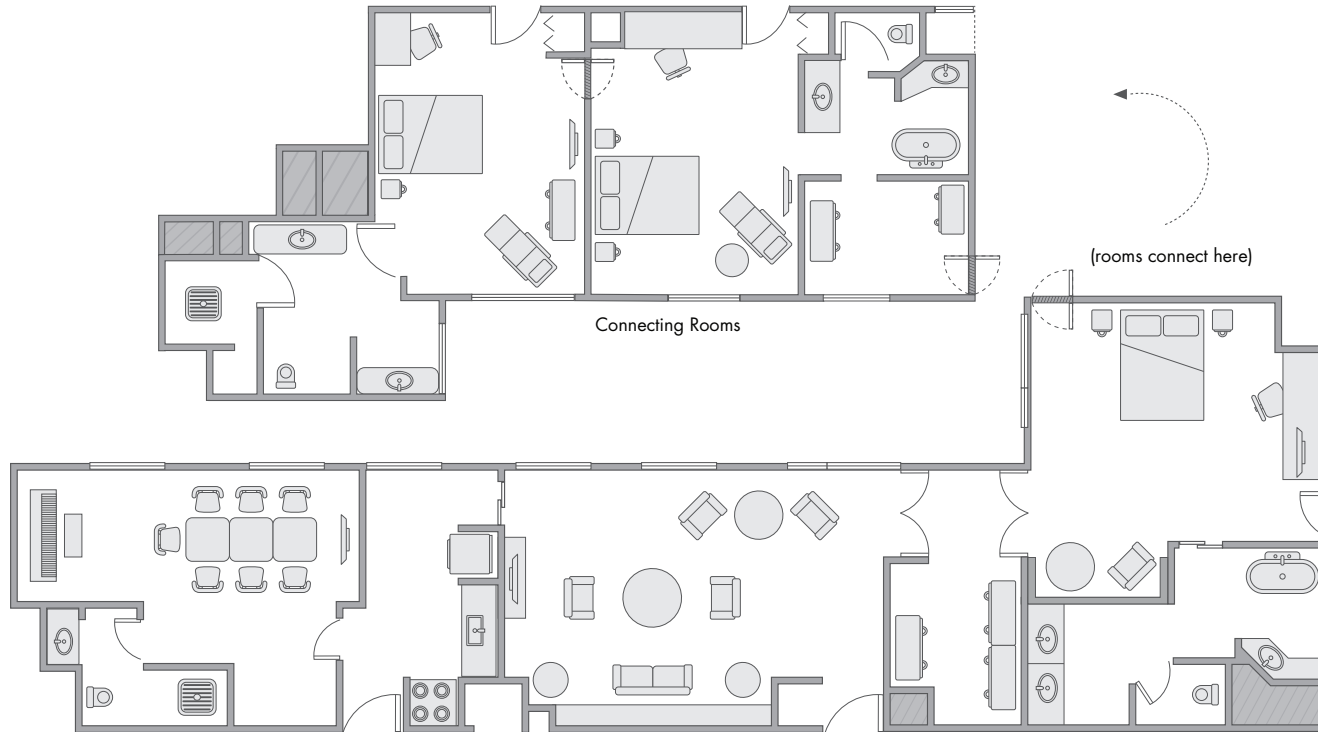

PARK HYATT PARIS™

VENDÔME

Residence Suite

160 sq m / 1,722 sq ft

Residence Suite with Connecting Rooms

Main Suite: 160 sq m/ 1,722 sq ft

PARK HYATT PARIS™

VENDÔME

Ambassador Suite

120 sq m / 1,292 sq ft

PARK HYATT PARIS™

VENDÔME

Ambassador Suite with Connecting Room

Main Suite: 120 sq m/1,292 sq ft

PARK HYATT PARIS™

VENDÔME

Diplomatic Suite

100 sq m/1,076 sq ft

Diplomatic Suite with Connecting Room

Main Suite: 100 sq m/1,076 sq ft

PARK HYATT PARIS™
VENDÔME

Prestige Suite

55-60 sq m/592-646 sq ft

Prestige Suite with Connecting Room

Main Suite: 55-60 sq m/592-646 sq ft

PARK HYATT PARIS™

VENDÔME

Park Executive Paix View Suite

50 sq m / 538 sq ft

PARK HYATT PARIS™

VENDÔME

Park Executive Suite