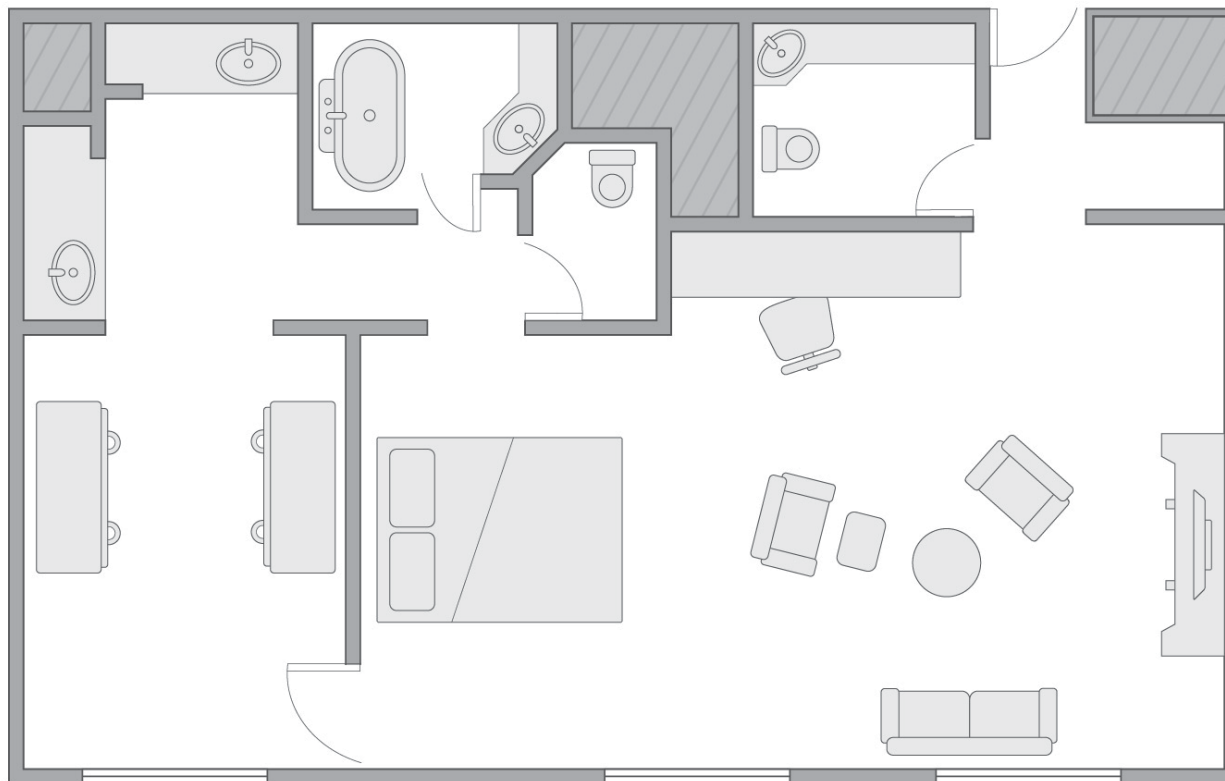

Main Suite: 55-60 sq m/592-646 sq ft

PARK HYATT PARIS™

VENDÔME

Park Executive Paix View Suite

50 sq m / 538 sq ft

PARK HYATT PARIS™

VENDÔME

Park Executive Suite

50-60 sq m/538-646 sq ft

PARK HYATT PARIS™

VENDÔME

Park Deluxe Suite

45-55 sq m / 484-592 sq ft

PARK HYATT PARIS™

VENDÔME

Park Suite King

40-45 sq m / 431-484 sq ft