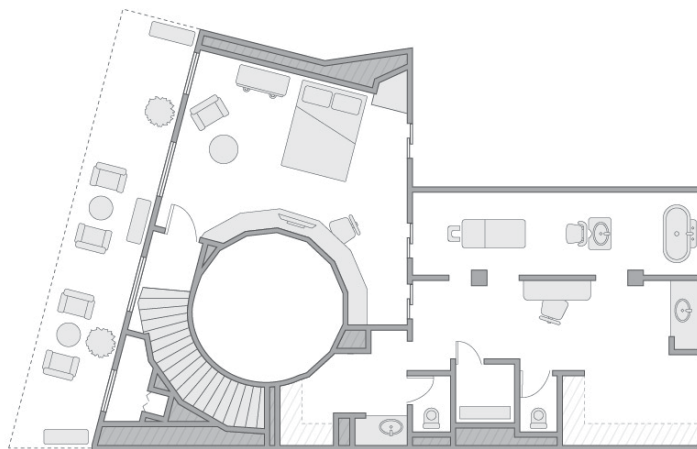


PARK HYATT

PARK HYATT PARIS – VENDÔME

PARK HYATT PARIS™

VENDÔME

Impériale Suite

230 sq m/2,476 sq ft

Impériale Suite with Connecting Rooms

Main Room: 230 sq m/2,476 sq ft

Presidential Suite

210 sq m/2,260 sq ft

Lower Level

Upper Level

Presidential Suite with Connecting Room

Main Suite: 210 sq m/2,260 sq ft

Lower Level

Upper Level

PARK HYATT PARIS™

VENDÔME

Vendôme Suite

220 sq m / 2,368 sq ft

PARK HYATT PARIS™

VENDÔME

Vendôme Suite with Connecting Rooms

Main Suite: 220 sq m/ 2,368 sq ft

PARK HYATT PARIS™

VENDÔME

Residence Suite

160 sq m / 1,722 sq ft

Residence Suite with Connecting Rooms

Main Suite: 160 sq m/ 1,722 sq ft

PARK HYATT PARIS™

VENDÔME