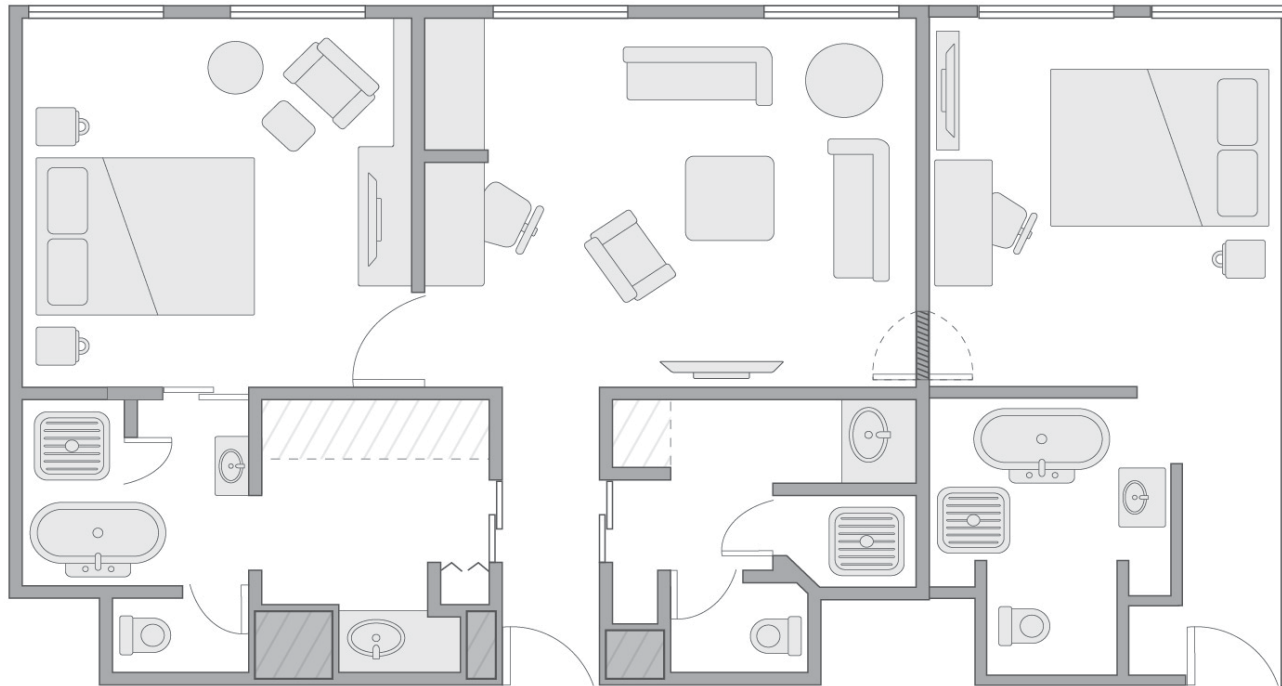

Diplomatic Suite

100 sq m/1,076 sq ft

Diplomatic Suite with Connecting Room

Main Suite: 100 sq m/1,076 sq ft

PARK HYATT PARIS™
VENDÔME

Prestige Suite

55-60 sq m/592-646 sq ft

Prestige Suite with Connecting Room

Main Suite: 55-60 sq m/592-646 sq ft

PARK HYATT PARIS™

VENDÔME

Park Executive Paix View Suite

50 sq m / 538 sq ft

PARK HYATT PARIS™

VENDÔME

Park Executive Suite

50-60 sq m/538-646 sq ft

PARK HYATT PARIS™

VENDÔME

Park Deluxe Suite

45-55 sq m / 484-592 sq ft

PARK HYATT PARIS™

VENDÔME

Park Suite King