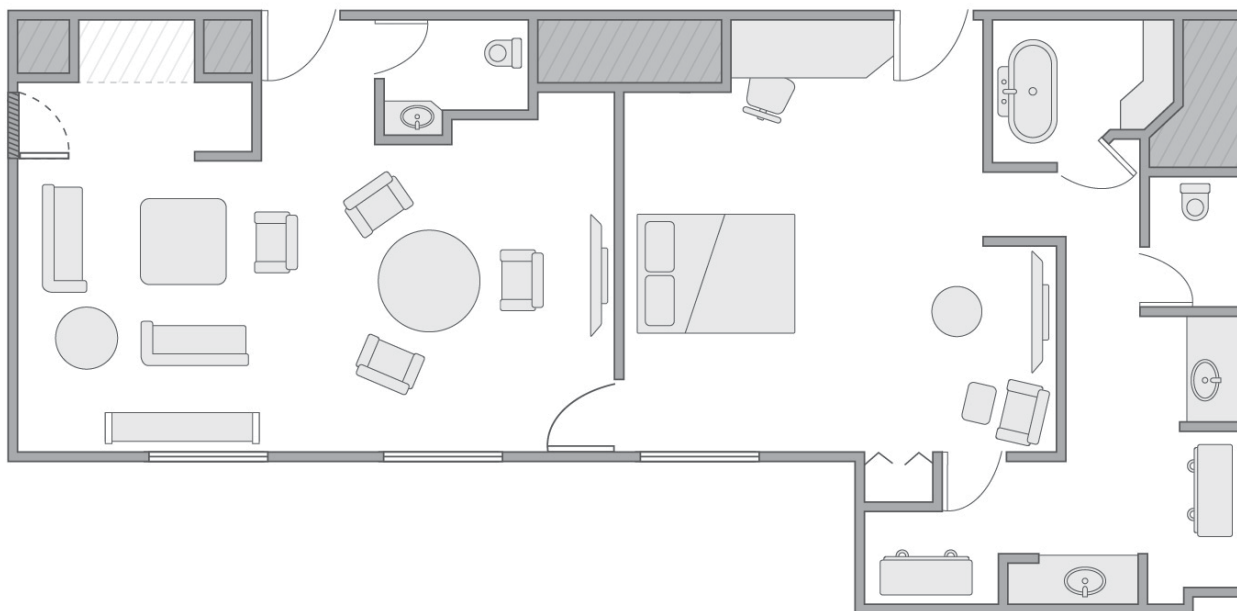

PARK HYATT PARIS™

VENDÔME

Residence Suite

160 sq m / 1,722 sq ft

Residence Suite with Connecting Rooms

Main Suite: 160 sq m/ 1,722 sq ft

PARK HYATT PARIS™

VENDÔME

Ambassador Suite

120 sq m / 1,292 sq ft

PARK HYATT PARIS™

VENDÔME

Ambassador Suite with Connecting Room

Main Suite: 120 sq m/1,292 sq ft

PARK HYATT PARIS™

VENDÔME

Diplomatic Suite

100 sq m/1,076 sq ft

Diplomatic Suite with Connecting Room

Main Suite: 100 sq m/1,076 sq ft

PARK HYATT PARIS™
VENDÔME

Prestige Suite

55-60 sq m/592-646 sq ft

Prestige Suite with Connecting Room

Main Suite: 55-60 sq m/592-646 sq ft

PARK HYATT PARIS™

VENDÔME

Park Executive Paix View Suite

50 sq m / 538 sq ft

PARK HYATT PARIS™

VENDÔME

Park Executive Suite