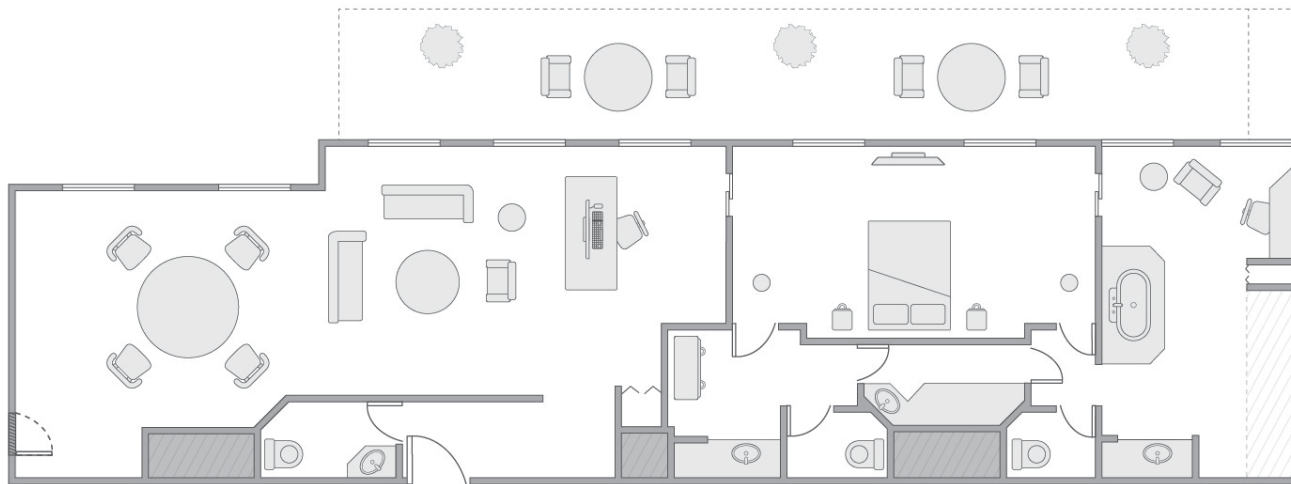

Presidential Suite

210 sq m/2,260 sq ft

Lower Level

Upper Level

Presidential Suite with Connecting Room

Main Suite: 210 sq m/2,260 sq ft

Lower Level

Upper Level

PARK HYATT PARIS™

VENDÔME

Vendôme Suite

220 sq m / 2,368 sq ft

PARK HYATT PARIS™

VENDÔME

Vendôme Suite with Connecting Rooms

Main Suite: 220 sq m/ 2,368 sq ft

PARK HYATT PARIS™

VENDÔME

Residence Suite

160 sq m / 1,722 sq ft

Residence Suite with Connecting Rooms

Main Suite: 160 sq m/ 1,722 sq ft

PARK HYATT PARIS™

VENDÔME

Ambassador Suite

120 sq m / 1,292 sq ft

PARK HYATT PARIS™

VENDÔME

Ambassador Suite with Connecting Room

Main Suite: 120 sq m/1,292 sq ft

PARK HYATT PARIS™

VENDÔME