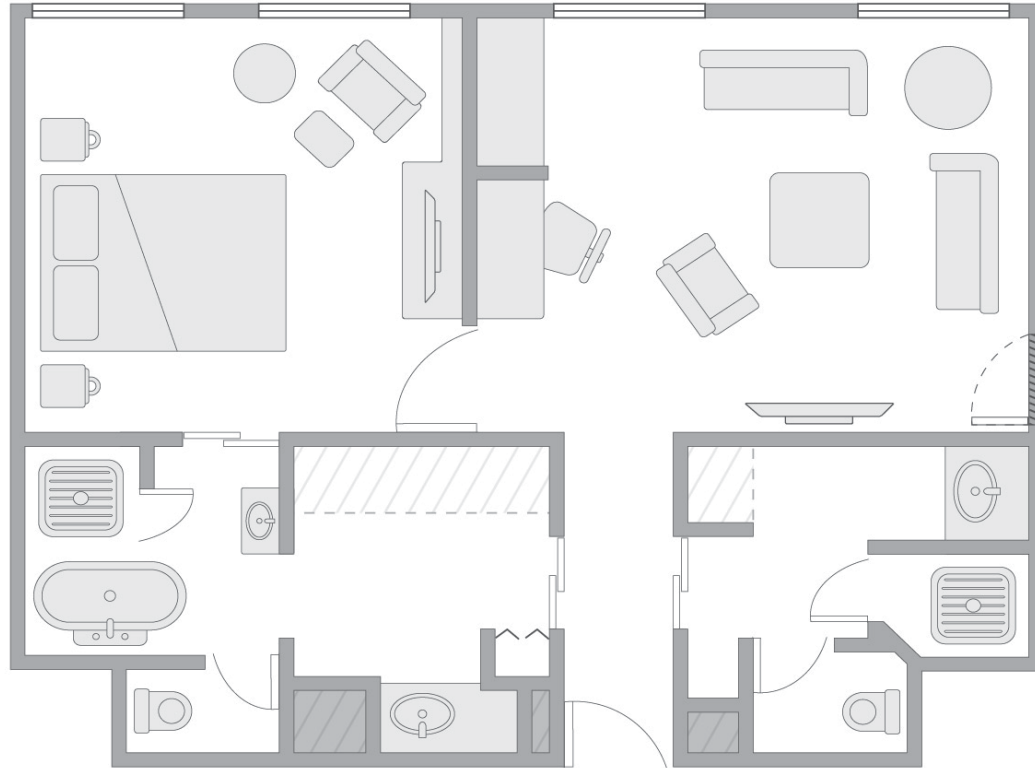

Diplomatic Suite

100 sq m/1,076 sq ft

Diplomatic Suite with Connecting Room

Main Suite: 100 sq m/1,076 sq ft

PARK HYATT PARIS™
VENDÔME

Prestige Suite

55-60 sq m/592-646 sq ft

Prestige Suite with Connecting Room

Main Suite: 55-60 sq m/592-646 sq ft

PARK HYATT PARIS™

VENDÔME

Park Executive Paix View Suite

50 sq m / 538 sq ft

PARK HYATT PARIS™

VENDÔME

Park Executive Suite

50-60 sq m/538-646 sq ft

PARK HYATT PARIS™

VENDÔME

Park Deluxe Suite

45-55 sq m / 484-592 sq ft

PARK HYATT PARIS™

VENDÔME

Park Suite King