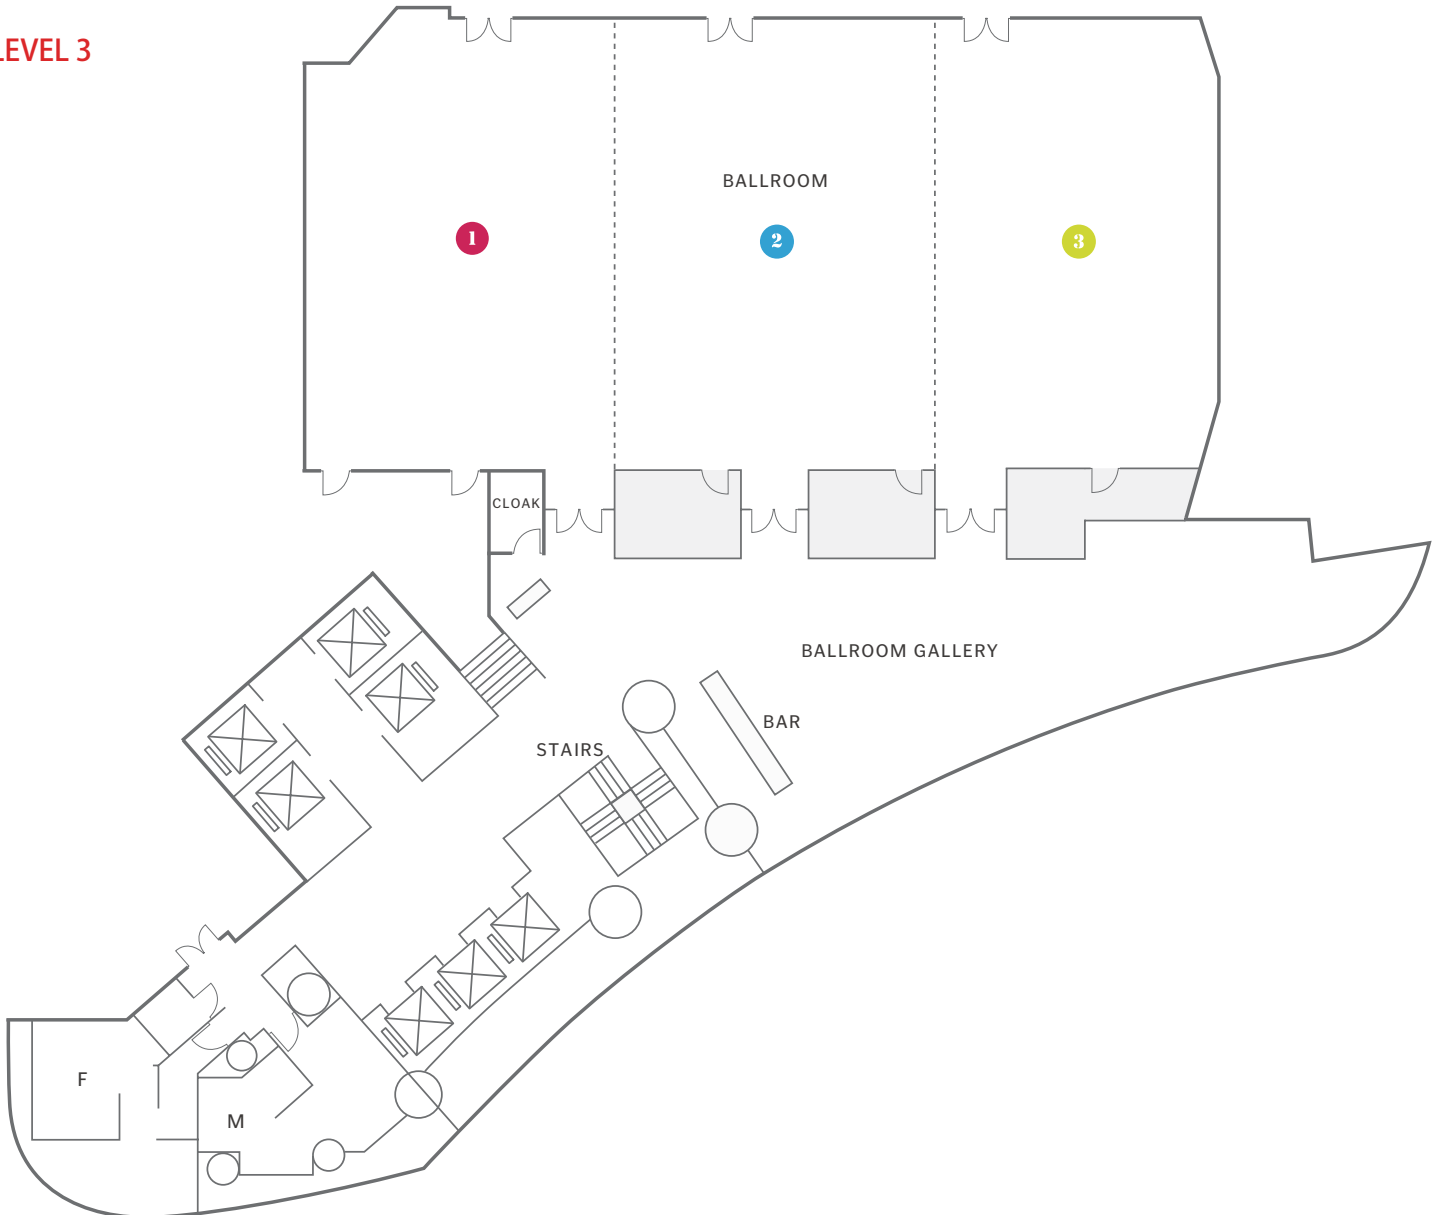

ANDAZ

XINTIANDI
SHANGHAI

T +86 21 2310 1234
F +86 21 2310 1235

88 SONGSHAN ROAD
SHANGHAI, CHINA, 200021
ANDAZSHANGHAI.COM

FLOOR PLANS

LEVEL 3