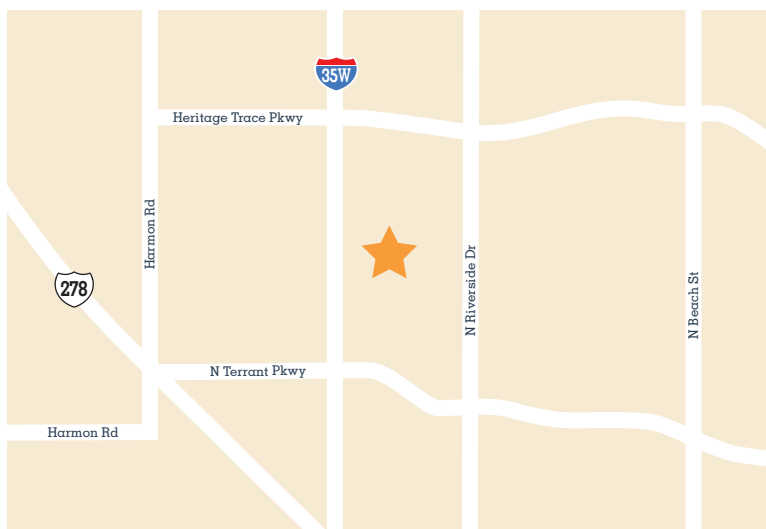

HYATT
PLACE®

hyattplace.com

JOIN WORLD OF HYATT AND EARN FREE NIGHTS AT HYATT HOTELS AND RESORTS WORLDWIDE.

THE PERFECT MEETING NEEDS THE PERFECT PLACE

HYATT PLACE FORT WORTH/ALLIANCE TOWN CENTER
TO FIND OUT MORE ABOUT PLANNING YOUR NEXT EVENT, CALL 682 285 1234

3201 ALLIANCE TOWN CENTER
FORT WORTH, TEXAS, 76177
P 682 285 1234
HYATTPLACEFORTWORTHALLIANCETOWNCENTER.COM

TRANSPORTATION

- From DFW International Airport: 30 minutes by car
- From Fort Worth Meacham International Airport: 10 minutes by car