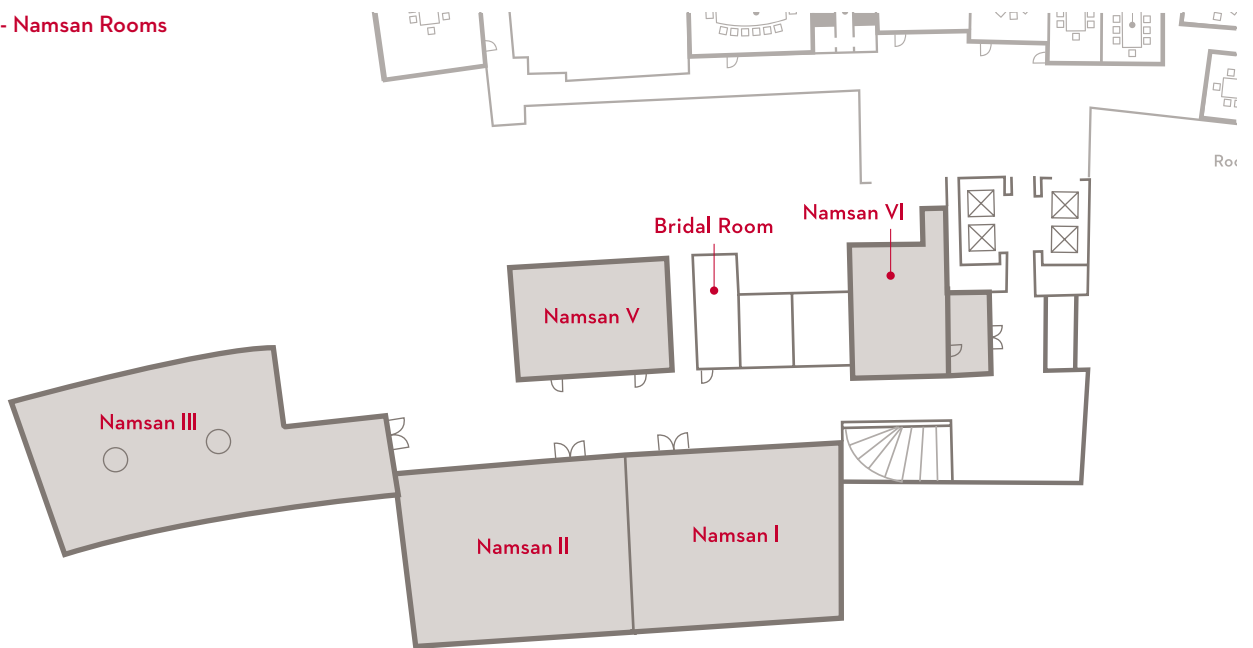

FLOOR PLAN

Second Level - Namsan Rooms

Second Level - Business Center

GRAND HYATT SEOUL
322 Sowol-ro, Yongsan-gu
Seoul 04347, Korea
T +82 2 797 1234
F +82 2 798 6953
grandhyattseoul.com

FLOOR PLAN

Lower Lobby Level - Sansoo

Garden Level