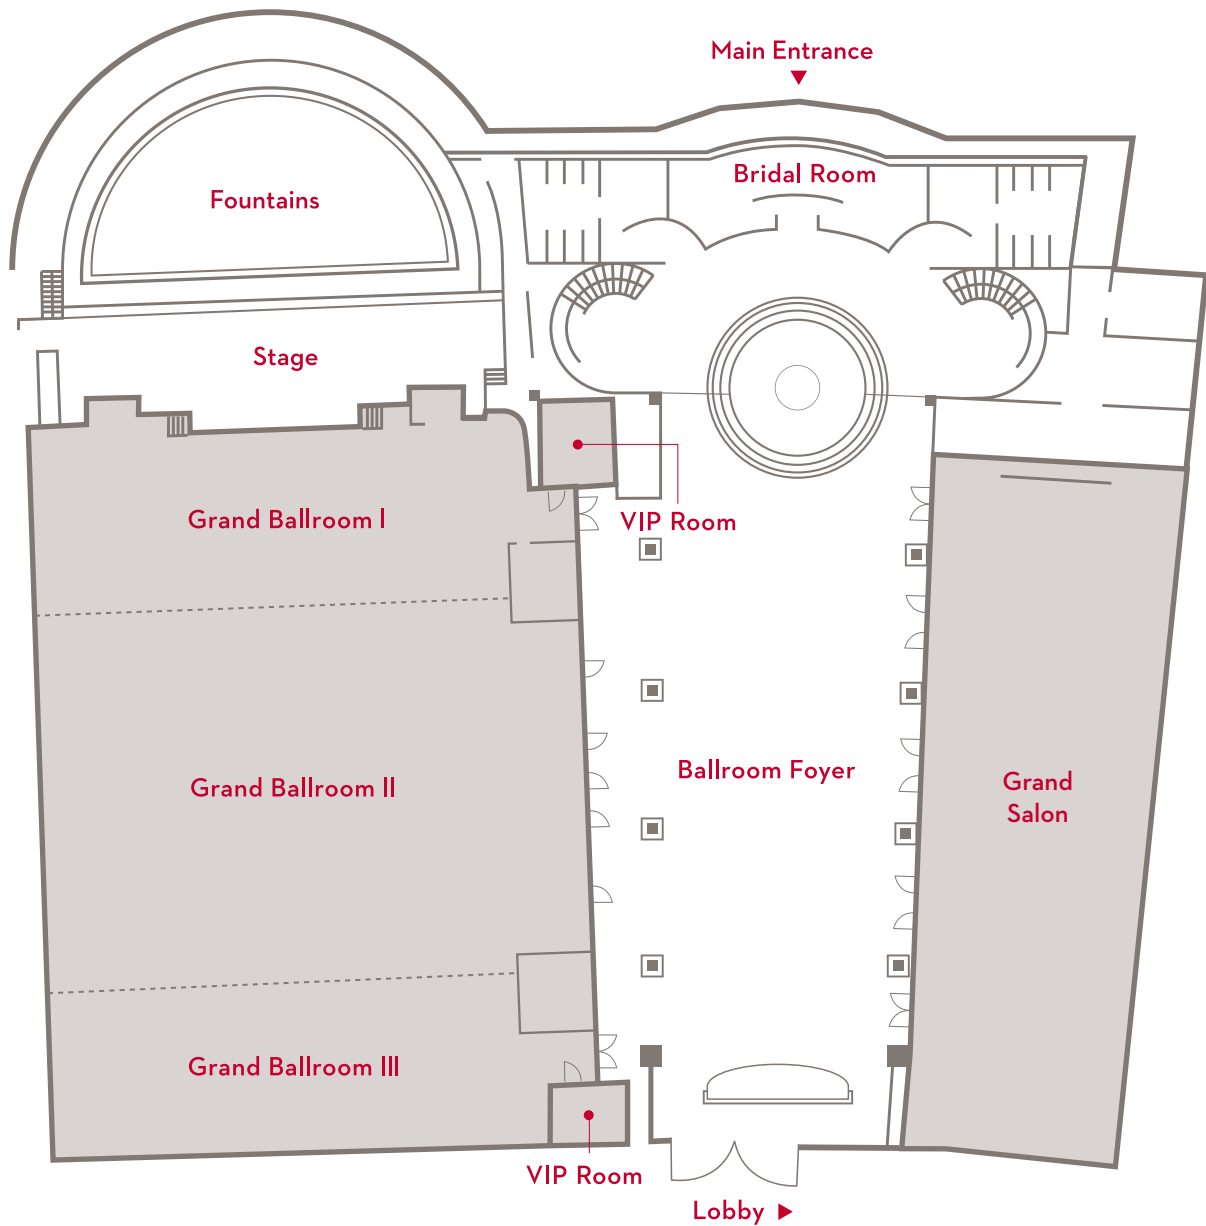

FLOOR PLAN

Lobby Level