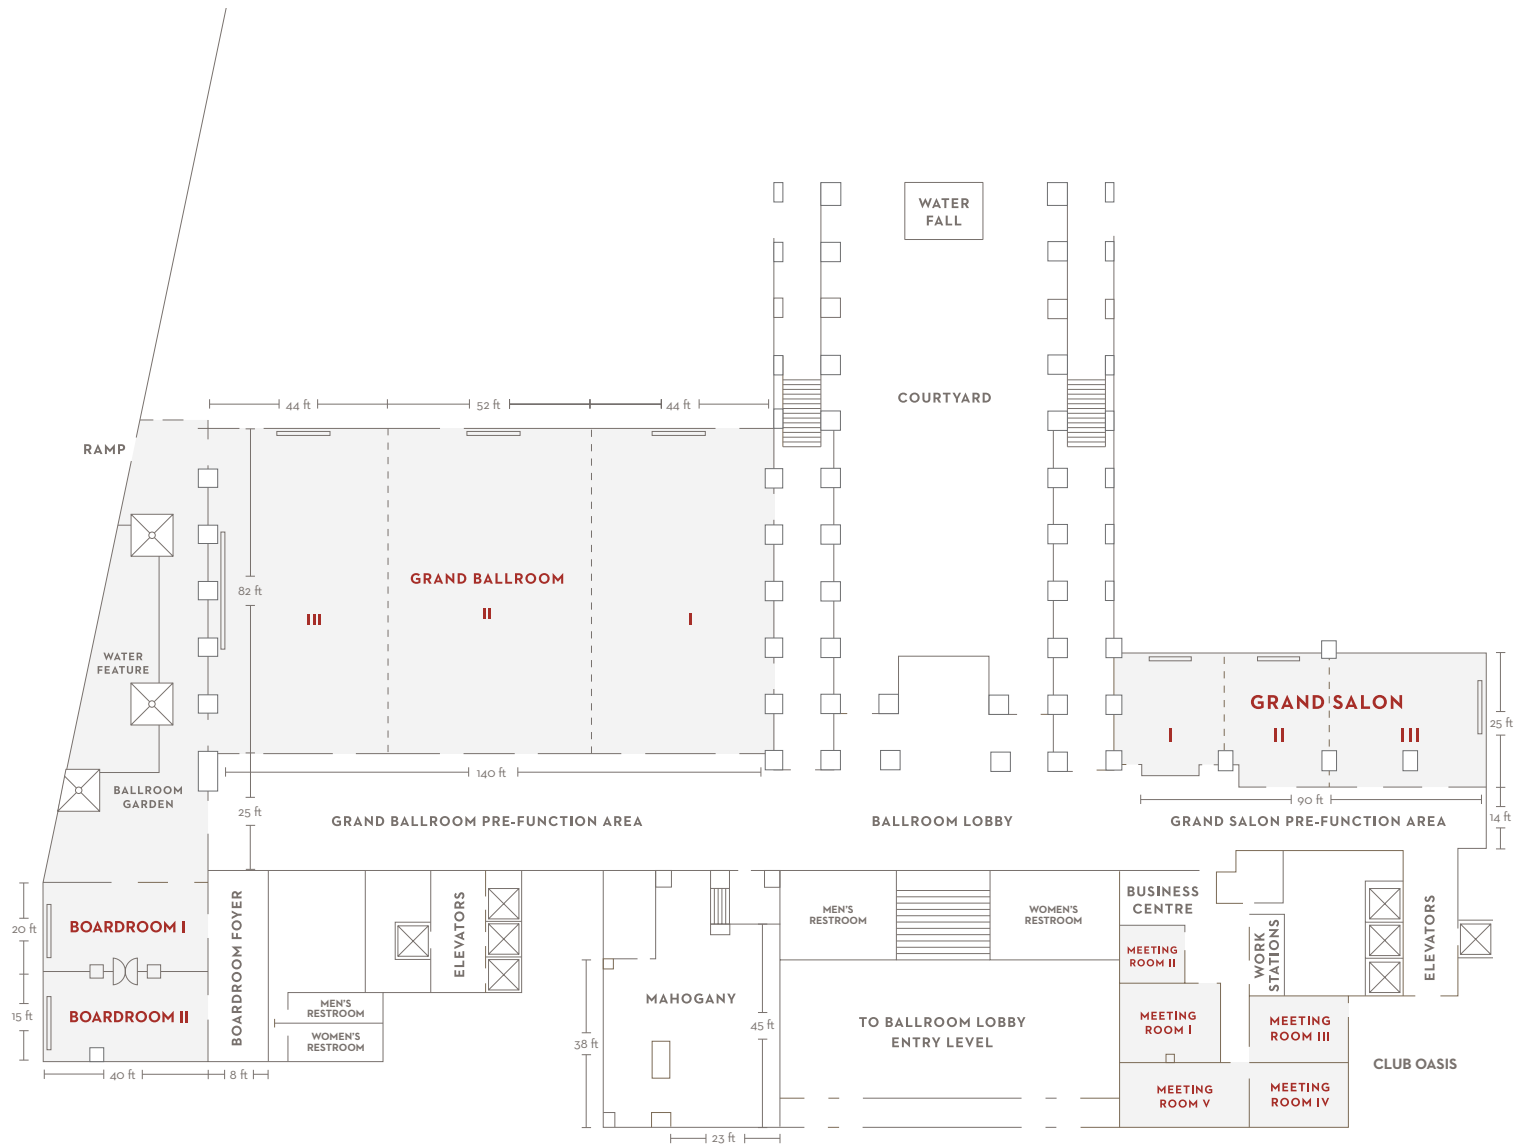

GRAND | HYATT™

MUMBAI

GRAND HYATT MUMBAI HOTEL AND RESIDENCES

Bandra Kurla Complex Vicinity,
Mumbai, Maharashtra, India, 400 055

T +91 22 6676 1234

F +91 22 6676 1235

mumbai.grand.hyatt.com

FLOOR PLAN

Ballroom Level

GRAND | HYATT™

MUMBAI

GRAND HYATT MUMBAI HOTEL AND RESIDENCES

Bandra Kurla Complex Vicinity,
Mumbai, Maharashtra, India, 400 055

T +91 22 6676 1234

F +91 22 6676 1235

mumbai.grand.hyatt.com

FLOOR PLAN

Outdoor Venues