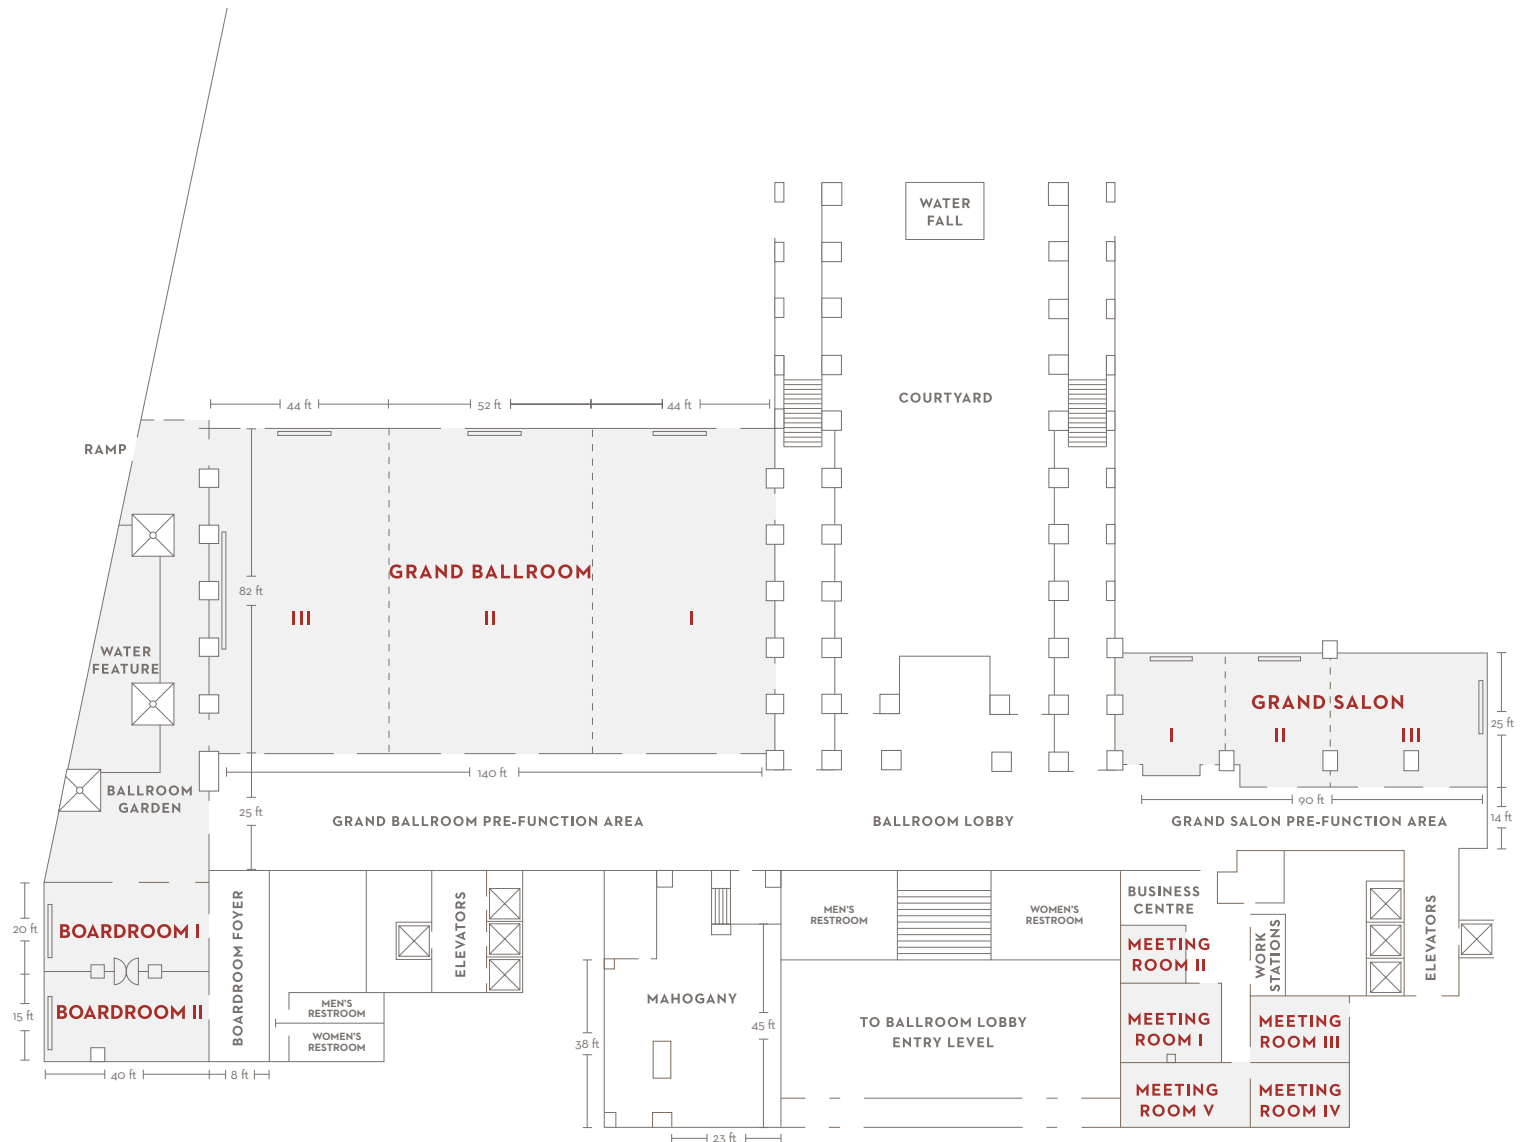

Ballroom Level

GRAND | HYATT™

MUMBAI

GRAND HYATT MUMBAI HOTEL & RESIDENCES

Off Western Express Highway
Santacruz (East), Mumbai 400055, India

T +91 22 6676 1234

F +91 22 6676 1235

mumbai.grand.hyatt.com

mumbai.grand.hyatt.com

FLOOR PLAN

Outdoor Venues