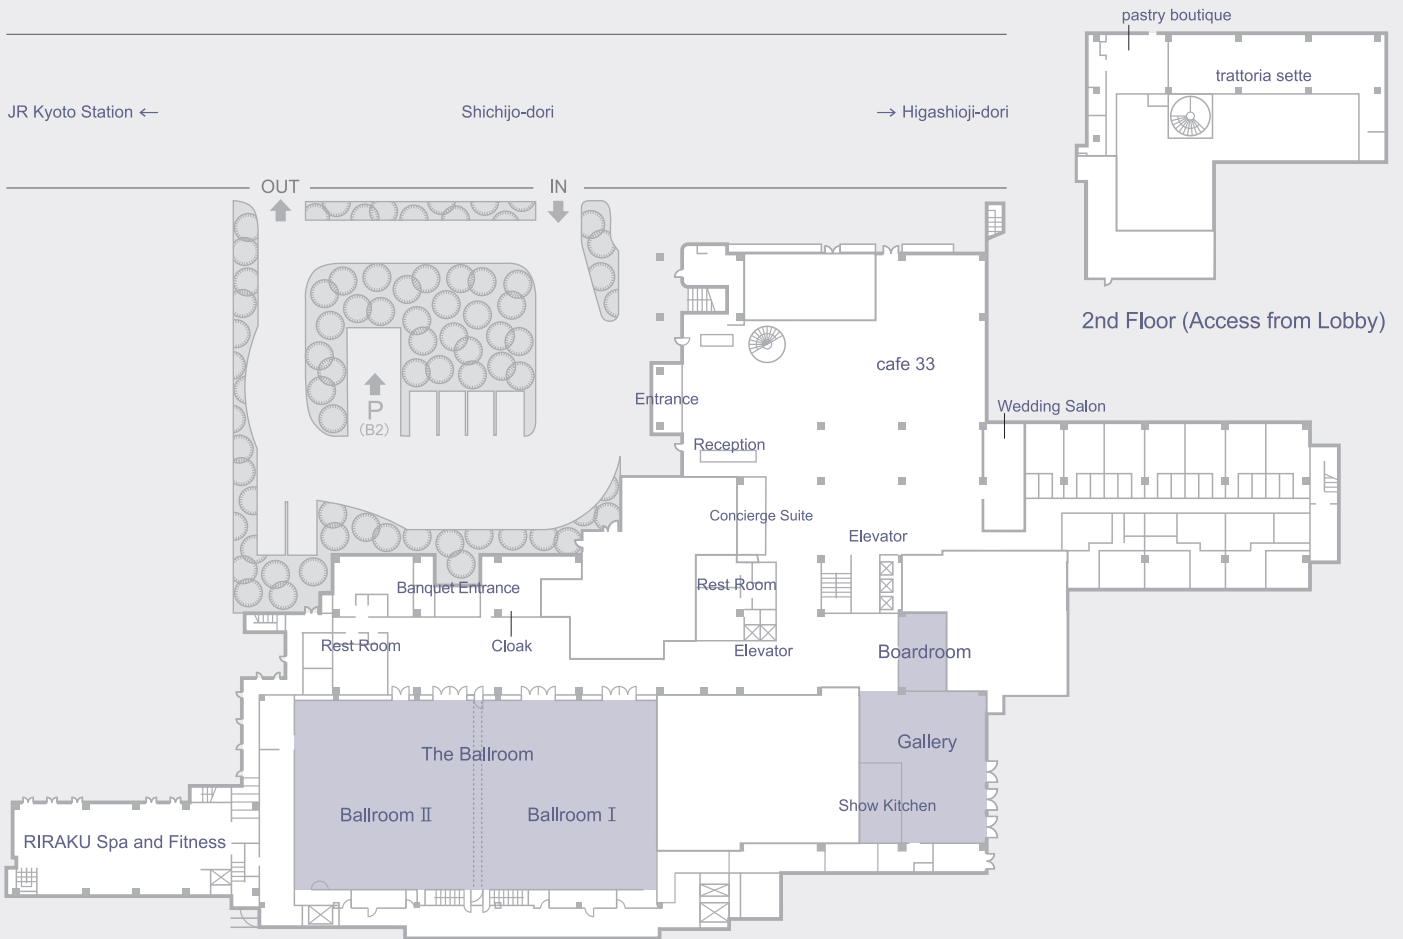

HYATT REGENCY KYOTO  
644-2 Sanjusangendo-mawari,  
Higashiyama-ku, Kyoto, 605-0941, JAPAN  
T +81 75 541 1234  
F +81 75 541 2203  
E kyoto.regency@hyatt.com  
kyoto.regency.hyatt.com

FLOOR PLAN  
Lobby Floor