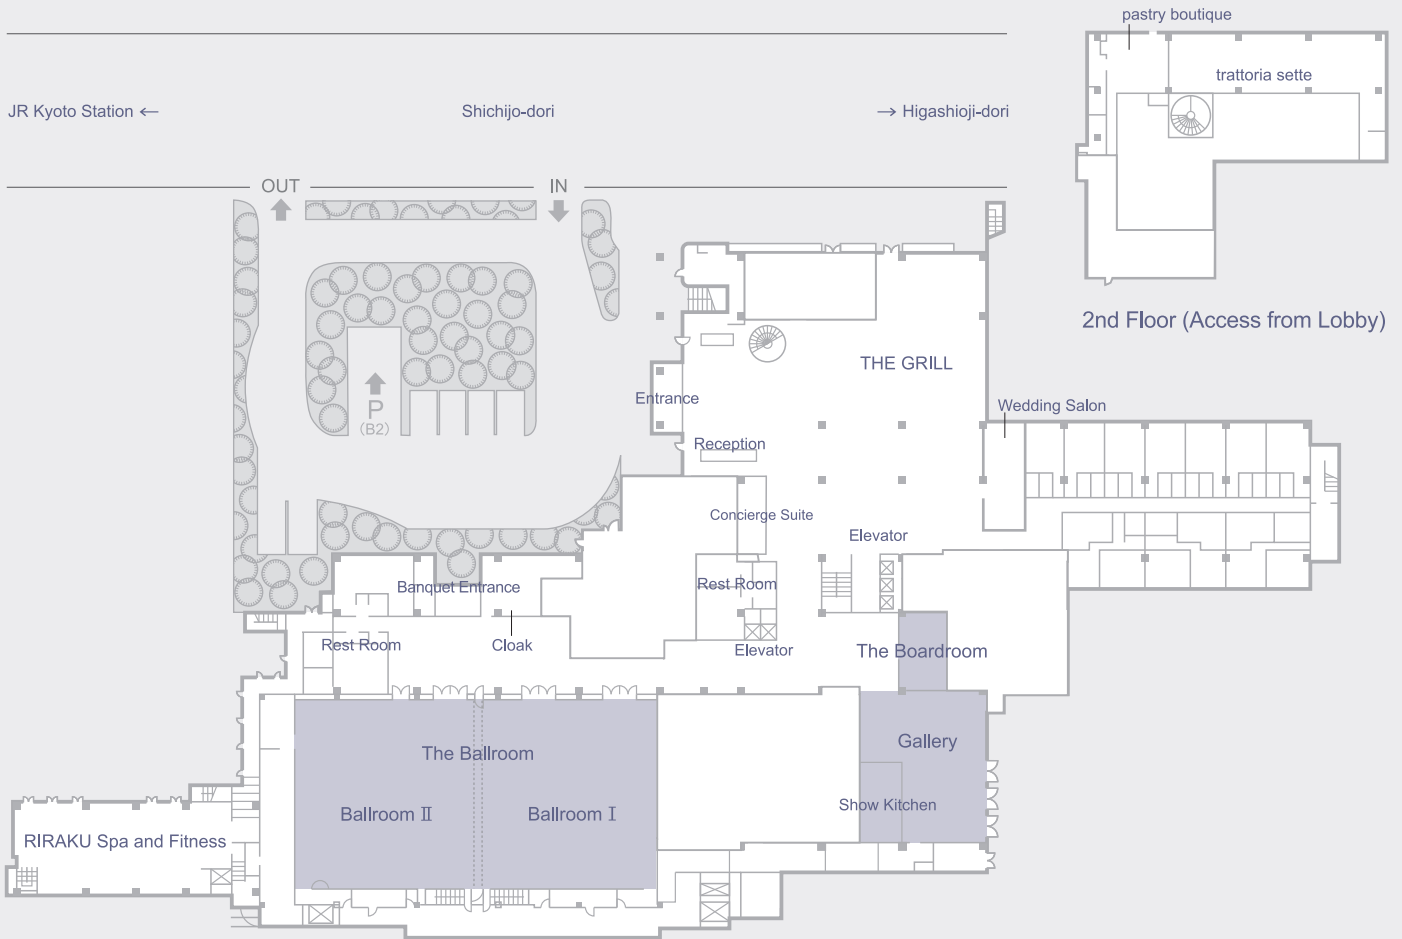

HYATT REGENCY KYOTO
 644-2 Sanjusangendo-mawari,
 Higashiyama-ku, Kyoto, 605-0941, JAPAN
 T +81 75 541 1234
 F +81 75 541 2203
 E kyoto.regency@hyatt.com
 kyoto.regency.hyatt.com

FLOOR PLAN
 Lobby Floor