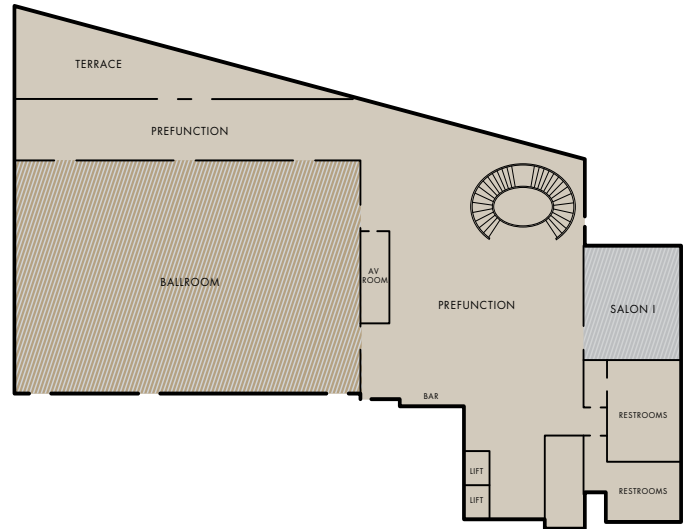

FLOOR PLAN
& DIRECTIONS

DIRECTIONS

FROM RAJIV GANDHI INTERNATIONAL AIRPORT

Get on NH44 in Madhura Nagar from Airport Approach Road, 12 min (8.2 km).
Take PV Narasimha Rao Expy to Inner Ring Rd/Masab Tank Road/
Mehdipatnam - Banjara Hills Rd/Utkoor - Mogdumpur Rd 23 min (19.9 km).
Follow Inner Ring Rd/Mehdipatnam - Banjara Hills Rd, Rd Number 12 and
Vinoba Nagar - Kakatiya Nagar Road to your destination in Sri Nagar Colony