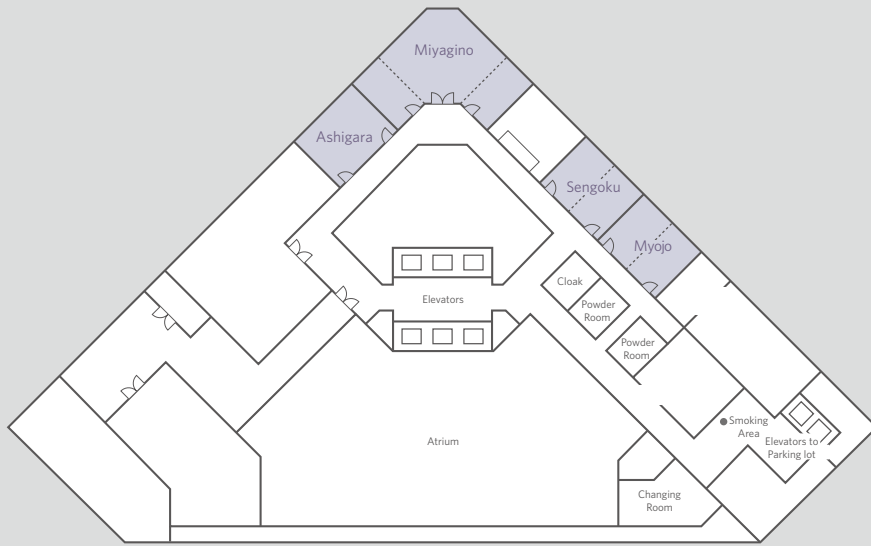

HYATT REGENCY TOKYO
2-7-2 Nishi-Shinjuku, Shinjuku-ku,
Tokyo 160-0023 Japan
T +81 3 3348 1234
tokyo.regency.hyatt.com

FLOOR PLAN
Level B1

HYATT REGENCY TOKYO
2-7-2 Nishi-Shinjuku, Shinjuku-ku,
Tokyo 160-0023 Japan
T +81 3 3348 1234
tokyo.regency.hyatt.com

FLOOR PLAN
Level 5
Level 27
Level 28

Level 5

Level 27

Level 28