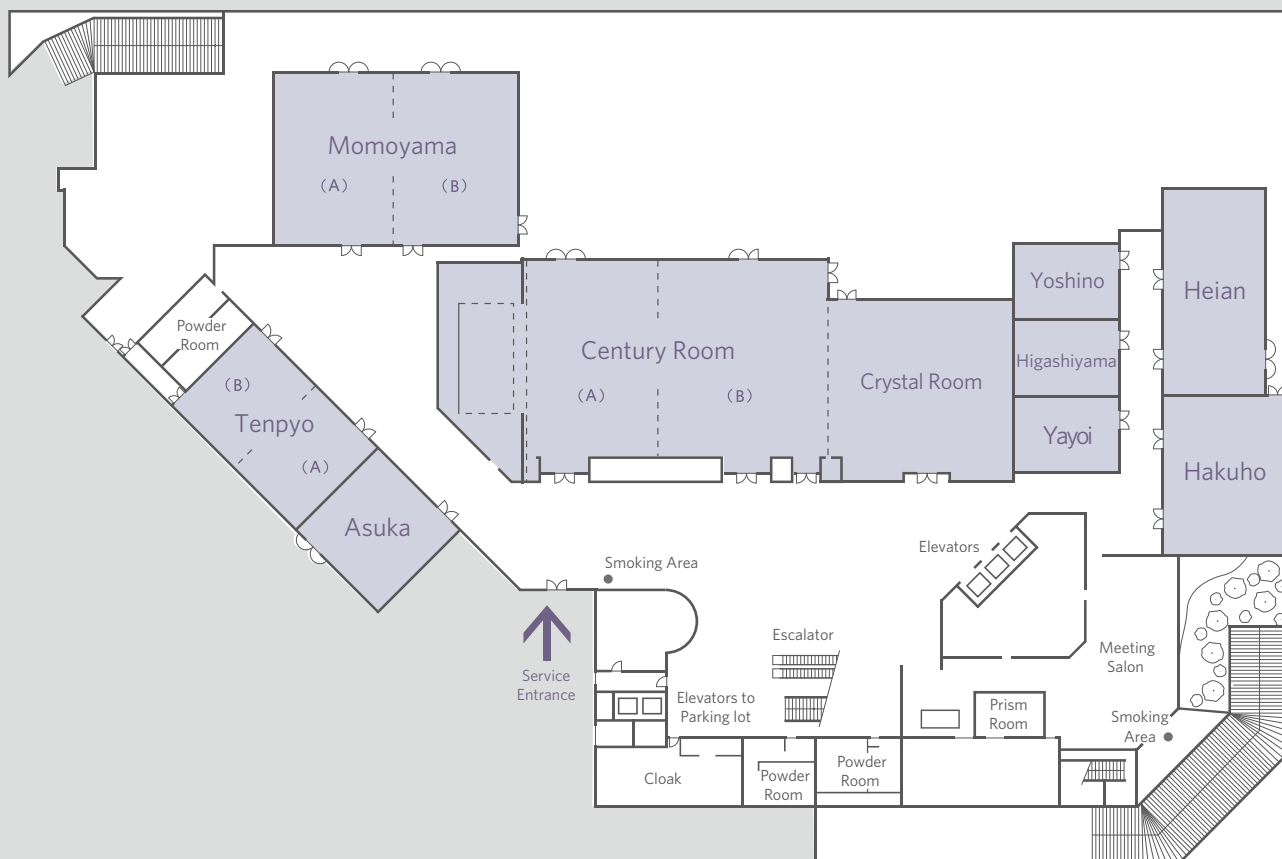

HYATT REGENCY TOKYO
2-7-2 Nishi-Shinjuku, Shinjuku-ku,
Tokyo 160-0023 Japan
T +81 3 3348 1234
tokyo.regency.hyatt.com

FLOOR PLAN
Level B1

HYATT REGENCY TOKYO
2-7-2 Nishi-Shinjuku, Shinjuku-ku,
Tokyo 160-0023 Japan
T +81 3 3348 1234
tokyo.regency.hyatt.com

FLOOR PLAN
Level 5
Level 27
Level 28

Level 5

Level 27

Level 28