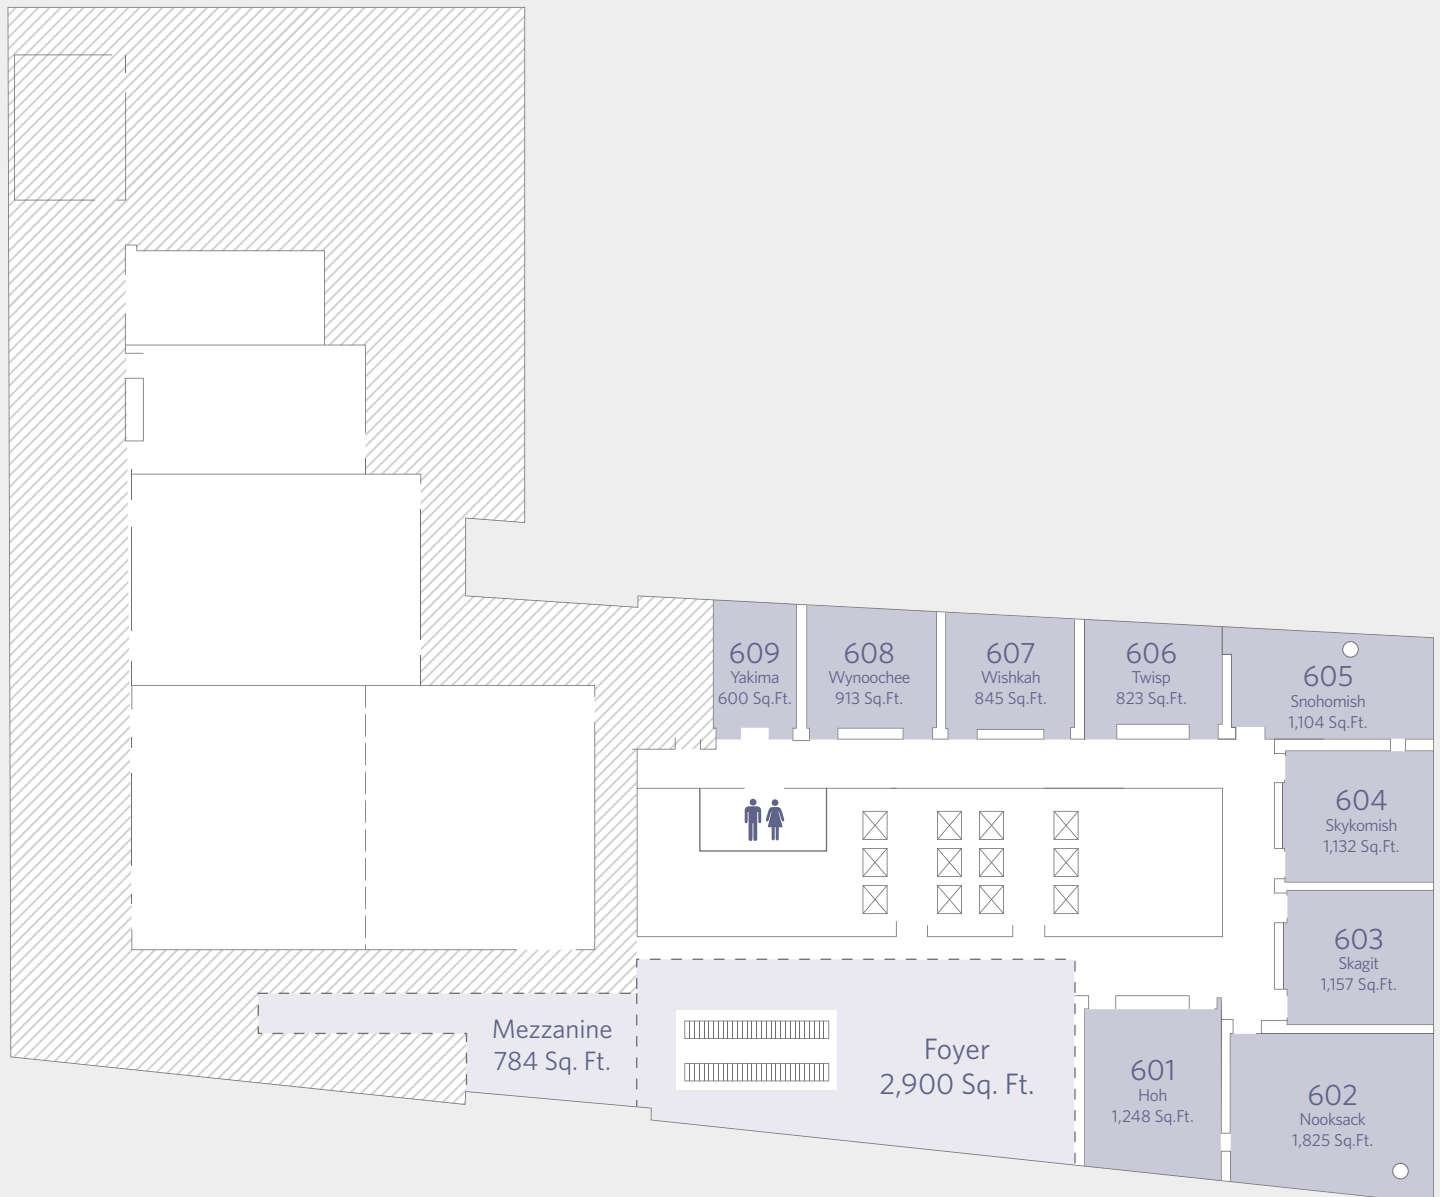

FLOOR PLAN

Level 4

HYATT REGENCY SEATTLE
 808 Howell Street
 Seattle, Washington 98101, USA
 sears-rfp@hyatt.com
 hyattregencyseattle.com

FLOOR PLAN

Level 5

HYATT REGENCY SEATTLE
 808 Howell Street
 Seattle, Washington 98101, USA
 sears-rfp@hyatt.com
 hyattregencyseattle.com

FLOOR PLAN

Level 6

HYATT REGENCY SEATTLE
808 Howell Street
Seattle, Washington 98101, USA
sears-rfp@hyatt.com
hyattregencyseattle.com

FLOOR PLAN

Level 7