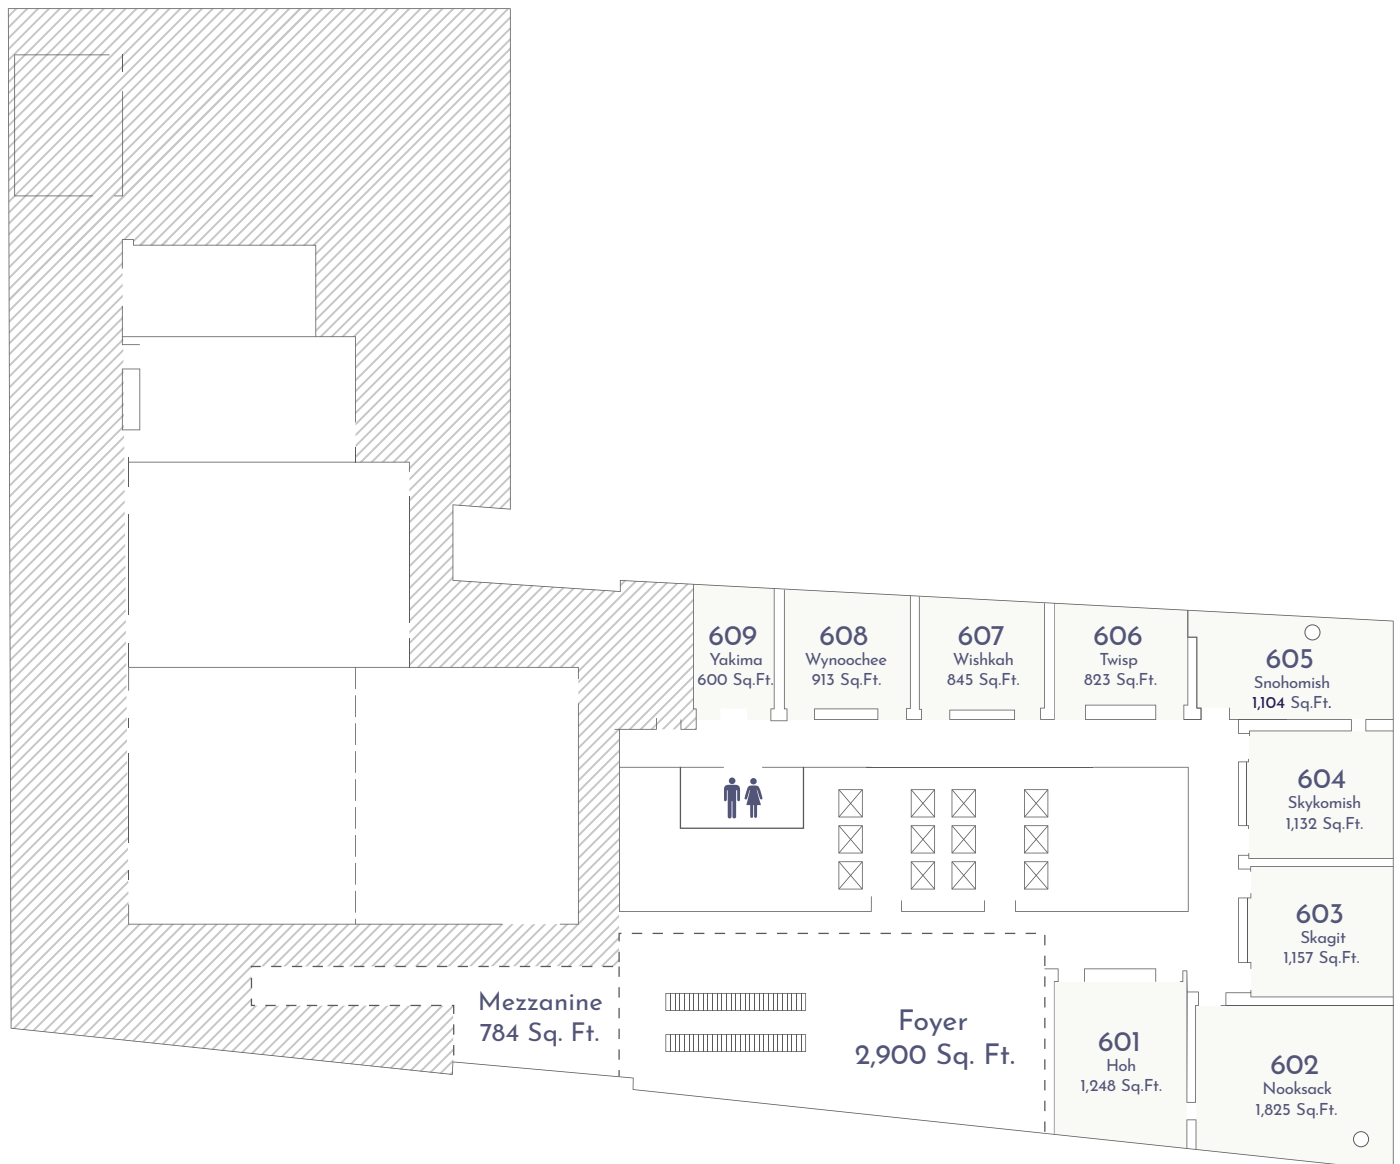

FLOOR PLAN
Level 6