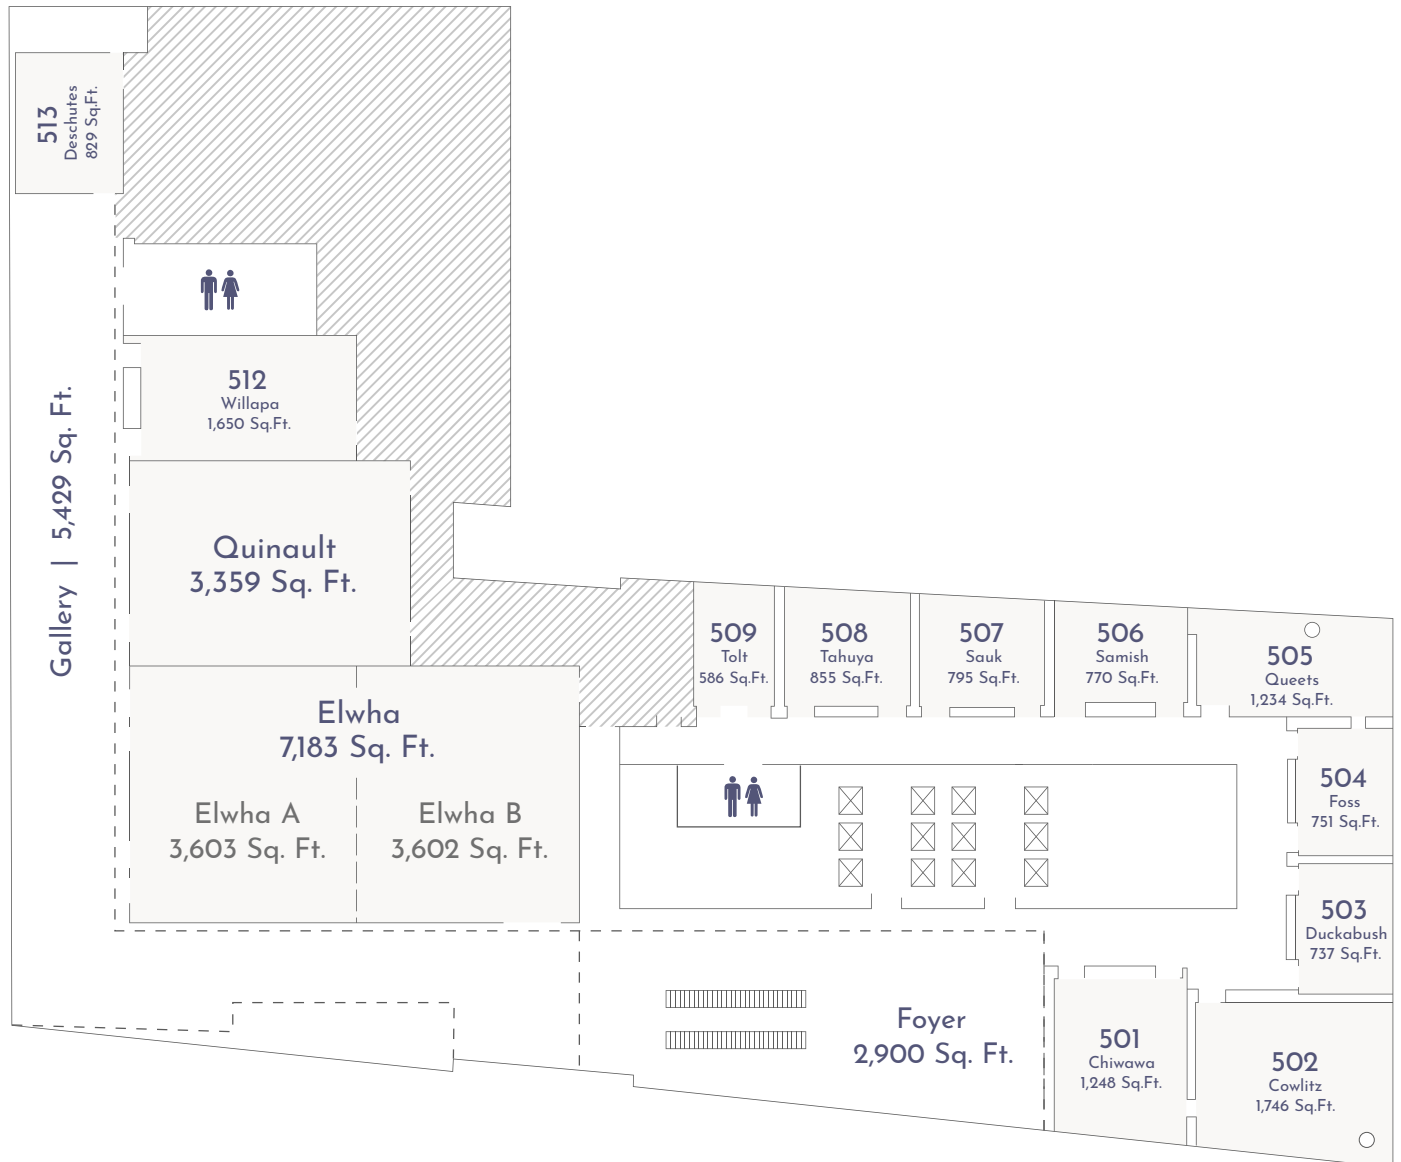

808 Howell Street

Seattle, Washington 98101, USA

sears-rfp@hyatt.com

hyattregencyseattle.com

FLOOR PLAN

Level 5

**HYATT
REGENCY®**

SEATTLE

FLOOR PLAN
Level 7