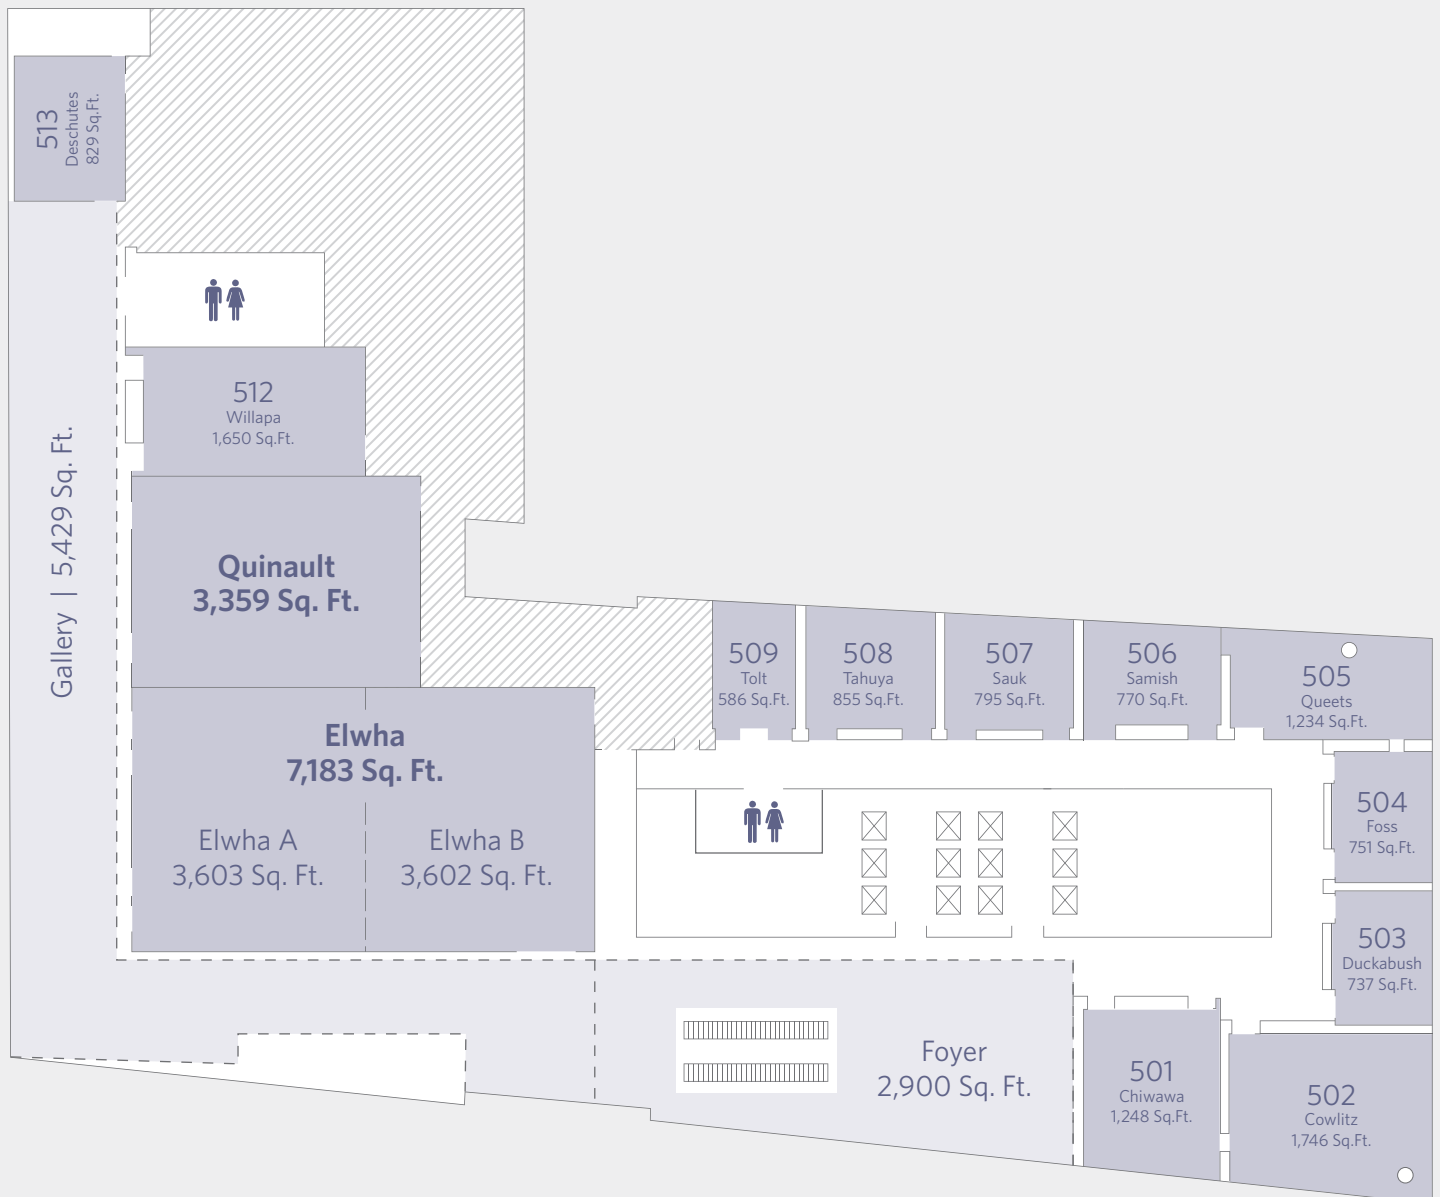

FLOOR PLAN

Level 4

HYATT REGENCY SEATTLE
 808 Howell Street
 Seattle, Washington 98101, USA
 sears-rfp@hyatt.com
 hyattregencyseattle.com

FLOOR PLAN

Level 5

HYATT REGENCY SEATTLE
 808 Howell Street
 Seattle, Washington 98101, USA
 sears-rfp@hyatt.com
 hyattregencyseattle.com

FLOOR PLAN

Level 6

HYATT REGENCY SEATTLE
808 Howell Street
Seattle, Washington 98101, USA
sears-rfp@hyatt.com
hyattregencyseattle.com

FLOOR PLAN

Level 7