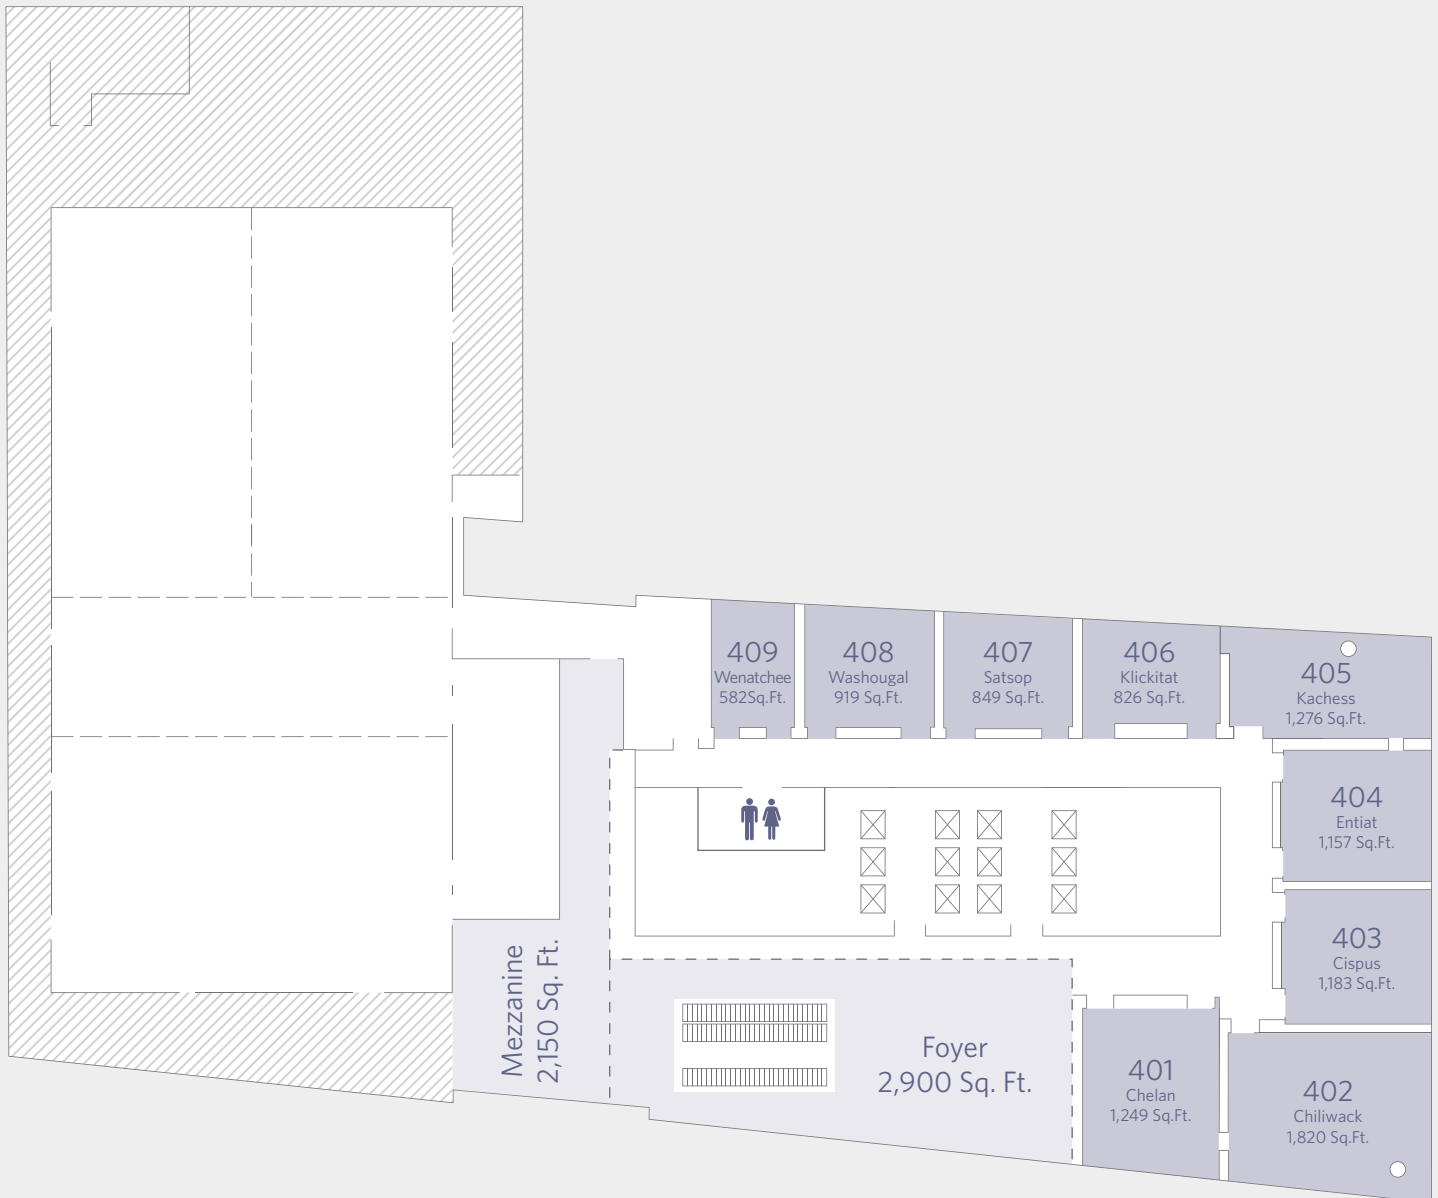

FLOOR PLAN

Level 4

HYATT REGENCY SEATTLE
 808 Howell Street
 Seattle, Washington 98101, USA
 sears-rfp@hyatt.com
 hyattregencyseattle.com

FLOOR PLAN

Level 5

HYATT REGENCY SEATTLE
 808 Howell Street
 Seattle, Washington 98101, USA
 sears-rfp@hyatt.com
 hyattregencyseattle.com