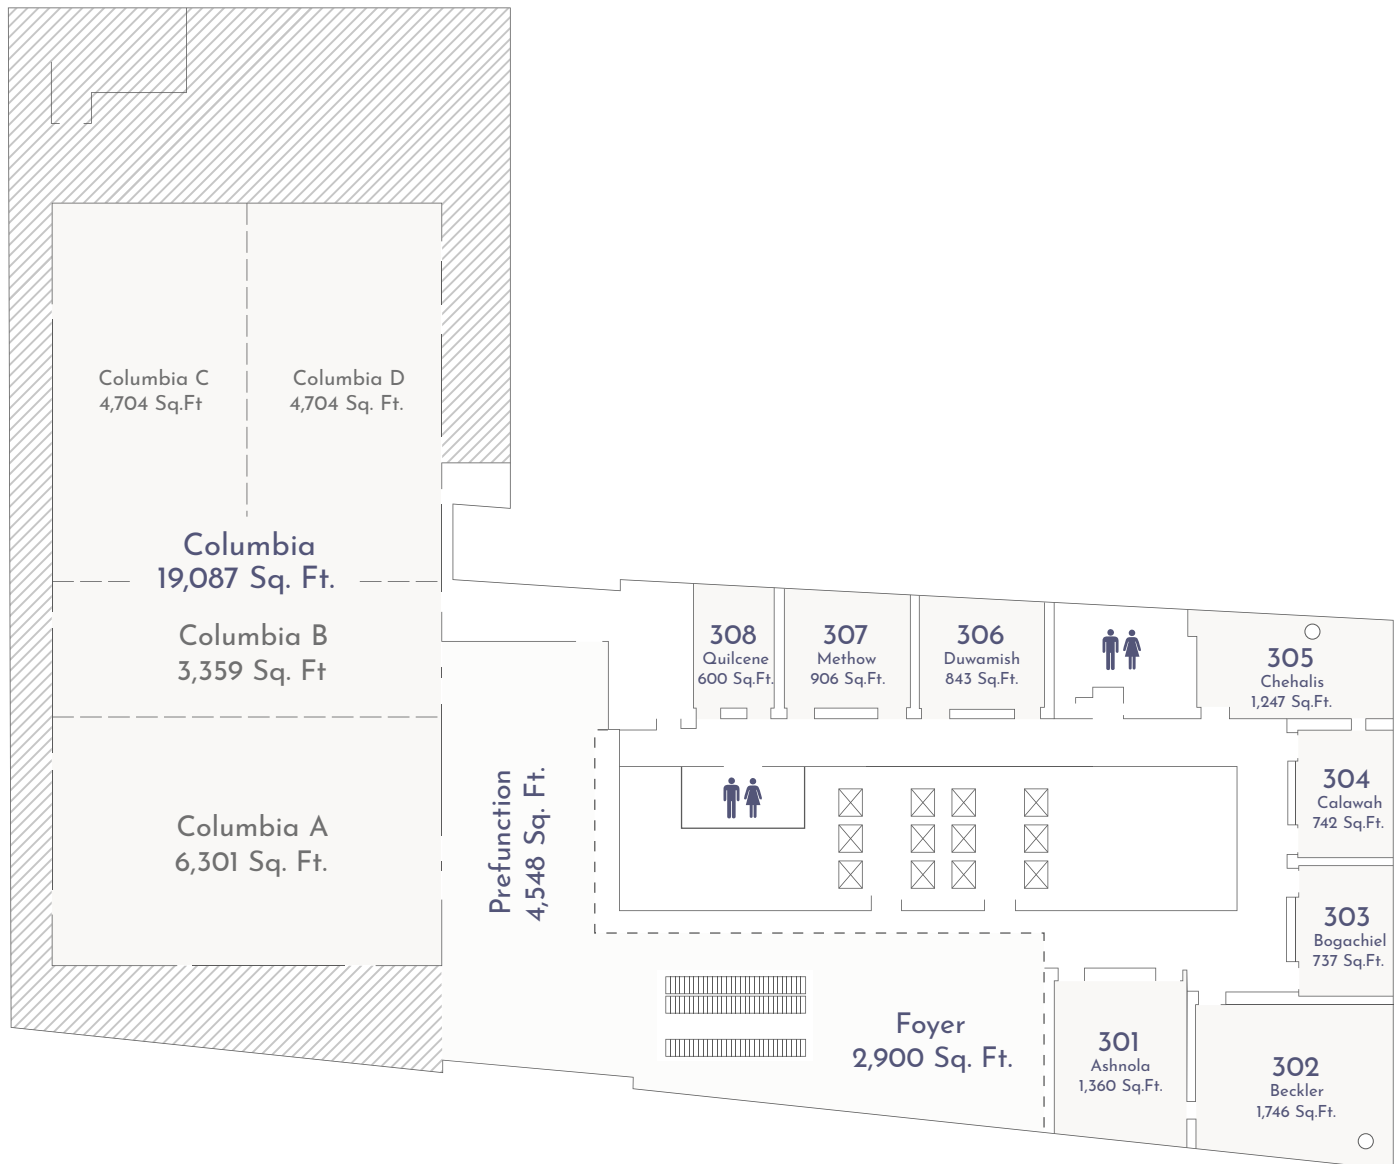

**HYATT
REGENCY®**

SEATTLE

HYATT REGENCY SEATTLE

808 Howell Street

Seattle, Washington 98101, USA

sears-rfp@hyatt.com

hyattregencyseattle.com

FLOOR PLAN

Level 3

HYATT REGENCY®

SEATTLE

HYATT REGENCY SEATTLE
808 Howell Street
Seattle, Washington 98101, USA
sears-rfp@hyatt.com
hyattregencyseattle.com

FLOOR PLAN Level 4

HYATT REGENCY®

SEATTLE

HYATT REGENCY SEATTLE

808 Howell Street

Seattle, Washington 98101, USA

sears-rfp@hyatt.com

hyattregencyseattle.com

FLOOR PLAN

Level 5

**HYATT
REGENCY®**

SEATTLE

FLOOR PLAN
Level 7