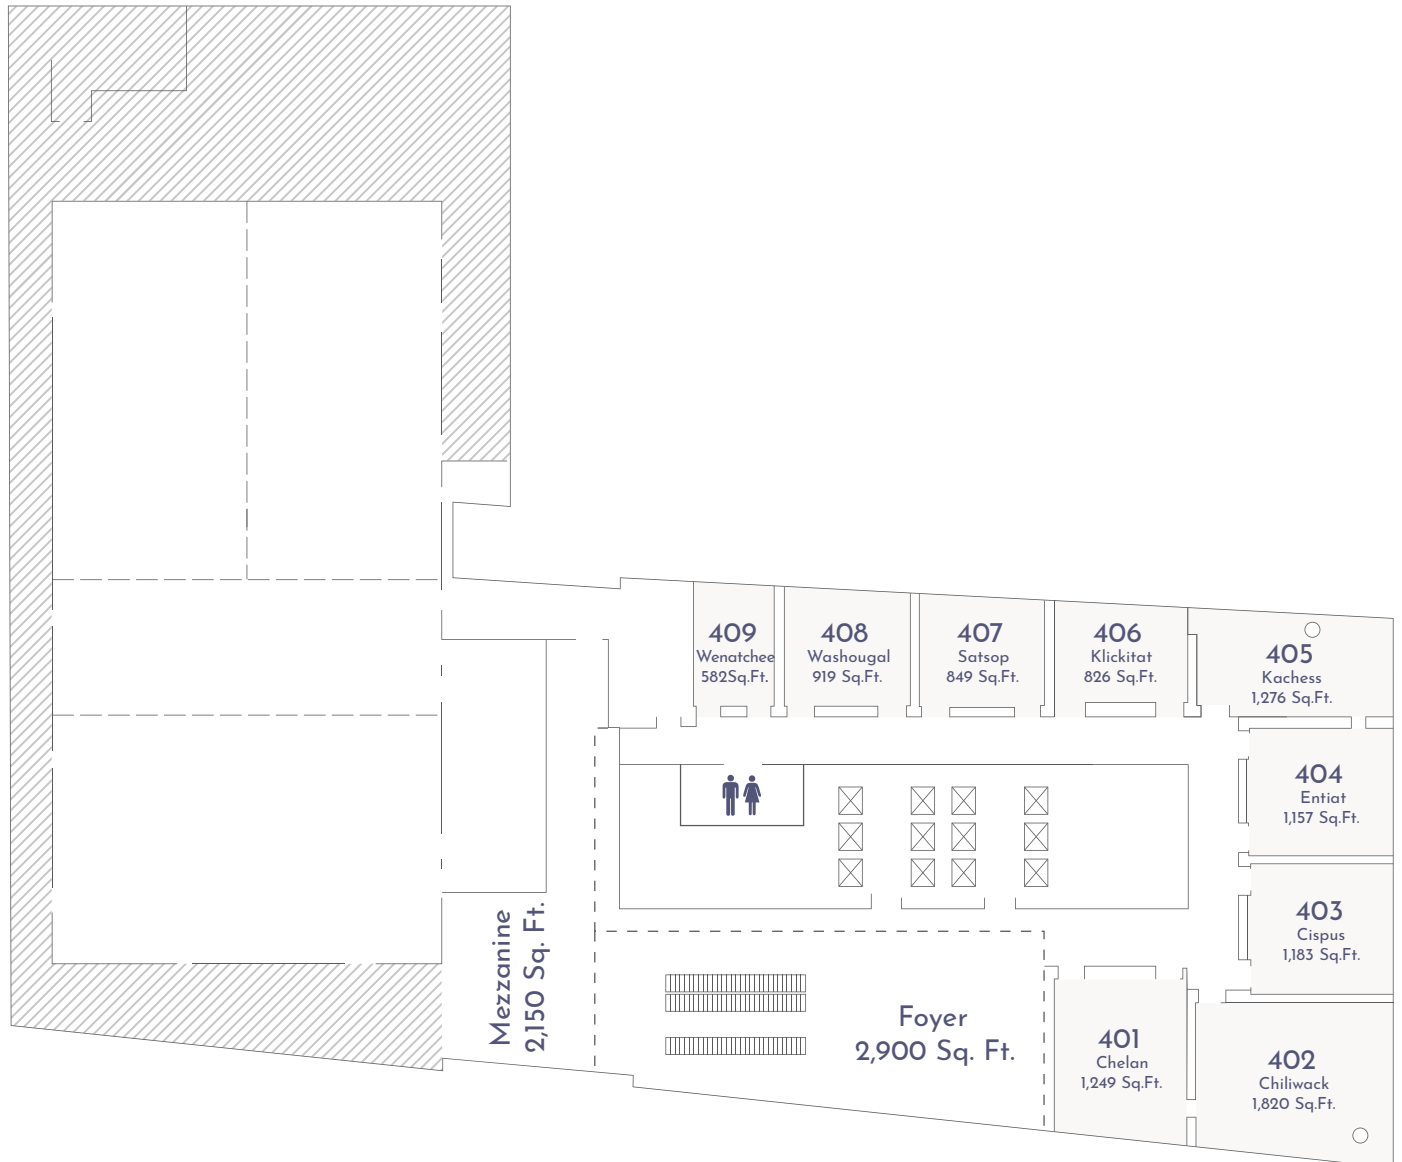

Level 3

HYATT REGENCY®

SEATTLE

HYATT REGENCY SEATTLE
808 Howell Street
Seattle, Washington 98101, USA
sears-rfp@hyatt.com
hyattregencyseattle.com

FLOOR PLAN Level 4

HYATT REGENCY®

SEATTLE

HYATT REGENCY SEATTLE

808 Howell Street

Seattle, Washington 98101, USA

sears-rfp@hyatt.com

hyattregencyseattle.com

FLOOR PLAN

Level 5

**HYATT
REGENCY®**

SEATTLE

FLOOR PLAN
Level 7