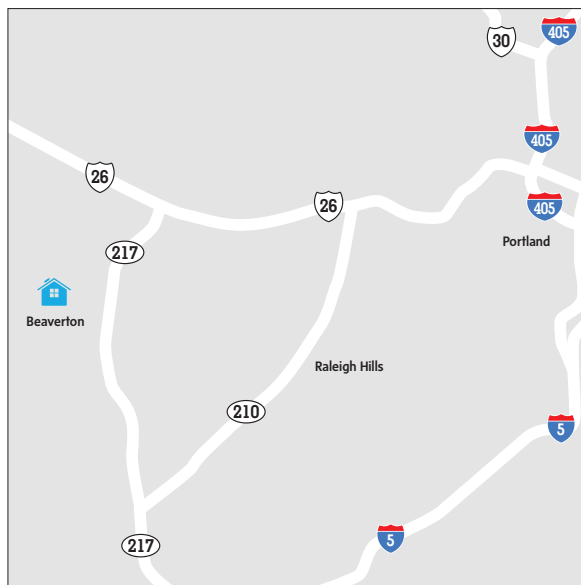

Transportation

- 21 miles from Portland International Airport
- 8 miles from Interstate 5
- Steps from the Beaverton Central MAX Blue Line stop

Hyatt House Portland/Beaverton
 12820 SW Crescent Street
 Beaverton, Oregon 97005
 T 971 306 5858
 F 971 306 5859