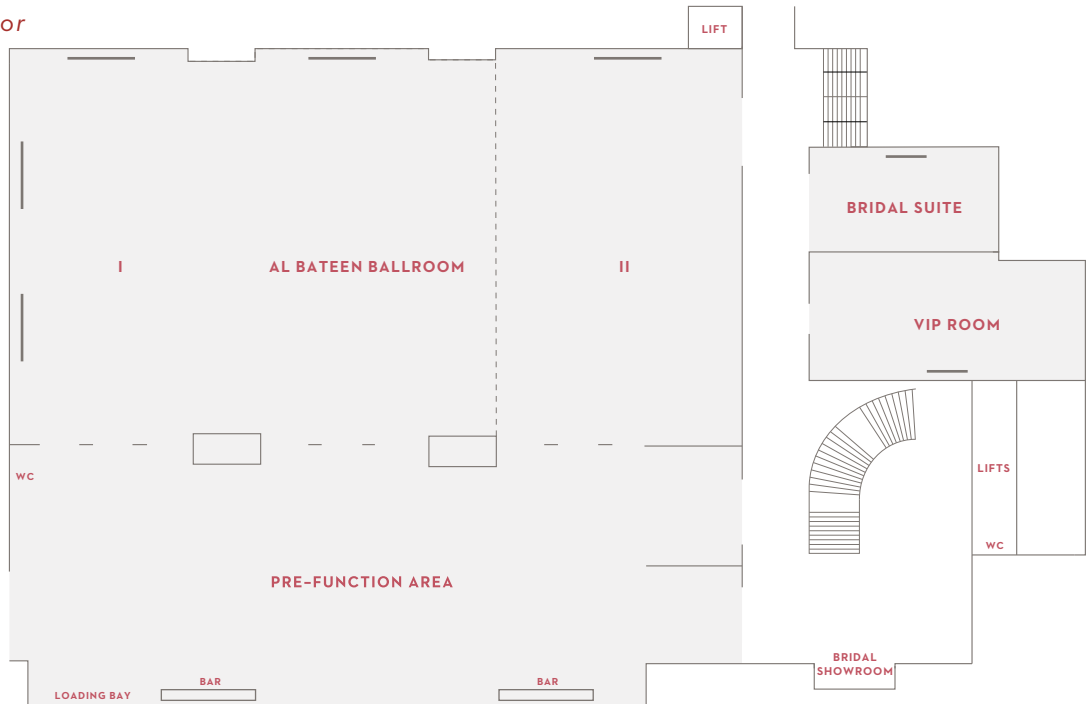

**GRAND HYATT ABU DHABI
HOTEL & RESIDENCES EMIRATES PEARL**
West Corniche, Abu Dhabi, United Arab Emirates

T +971 2 510 1234
F +971 2 510 1235

grandhyattabudhabi.com

FLOOR PLAN

Lower Ground Floor

First Floor