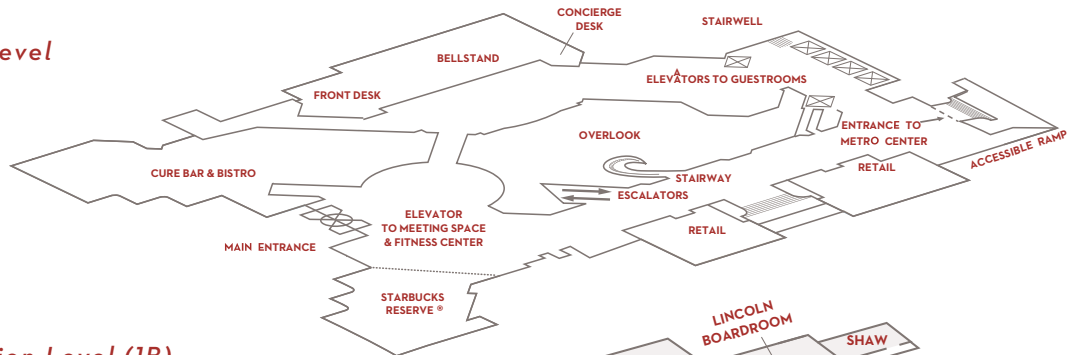

FLOOR PLAN

Lobby Level