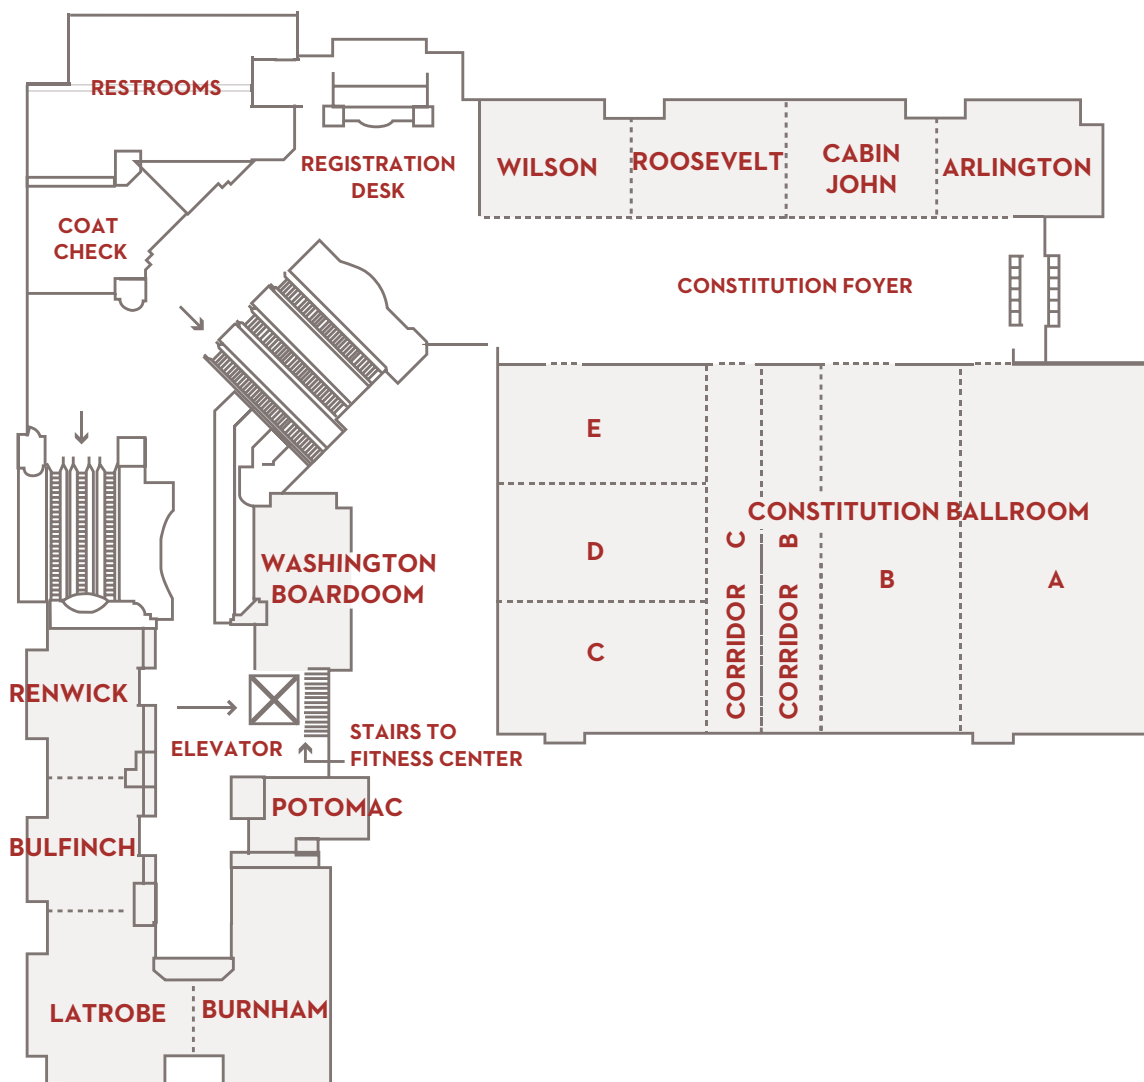

FLOOR PLAN

Constitution Level (3B)