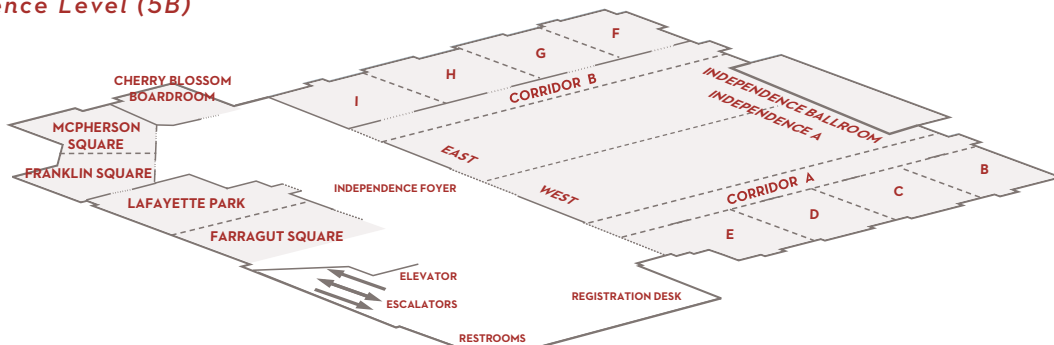

GRAND HYATT WASHINGTON

1000 H Street, N.W.
Washington, D.C. 20001, USA

T +1 202 582 1234

F +1 202 624 8092

grandhyattwashington.com

FLOOR PLAN

Lobby Level

Declaration Level (1B)

Constitution Level (3B)

Independence Level (5B)

GRAND HYATT WASHINGTON

1000 H Street, N.W.
Washington, D.C. 20001, USA

T +1 202 582 1234

F +1 202 624 8092

grandhyattwashington.com

FLOOR PLAN

Lobby Level

GRAND HYATT WASHINGTON

1000 H Street, N.W.
Washington, D.C. 20001, USA

T +1 202 582 1234

F +1 202 624 8092

grandhyattwashington.com

FLOOR PLAN

Declaration Level (1B)