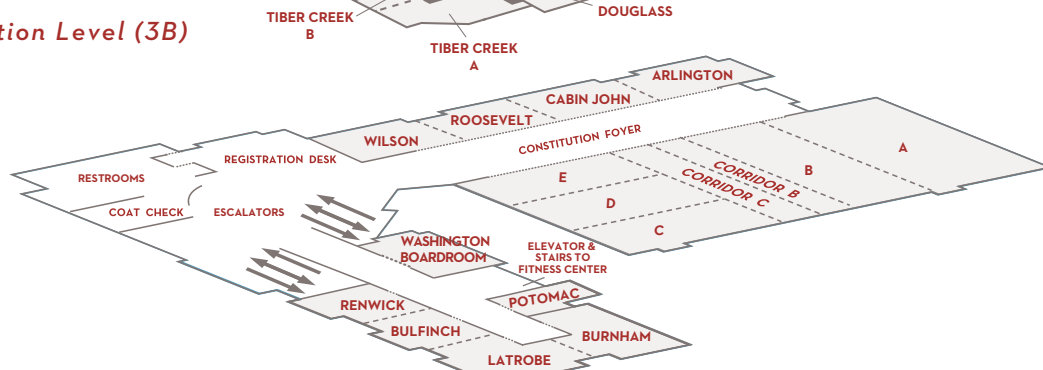

Constitution Level (3B)

Independence Level (5B)

GRAND HYATT WASHINGTON

1000 H Street, N.W.
Washington, D.C. 20001, USA

T +1 202 582 1234

F +1 202 624 8092

grandhyattwashington.com

FLOOR PLAN