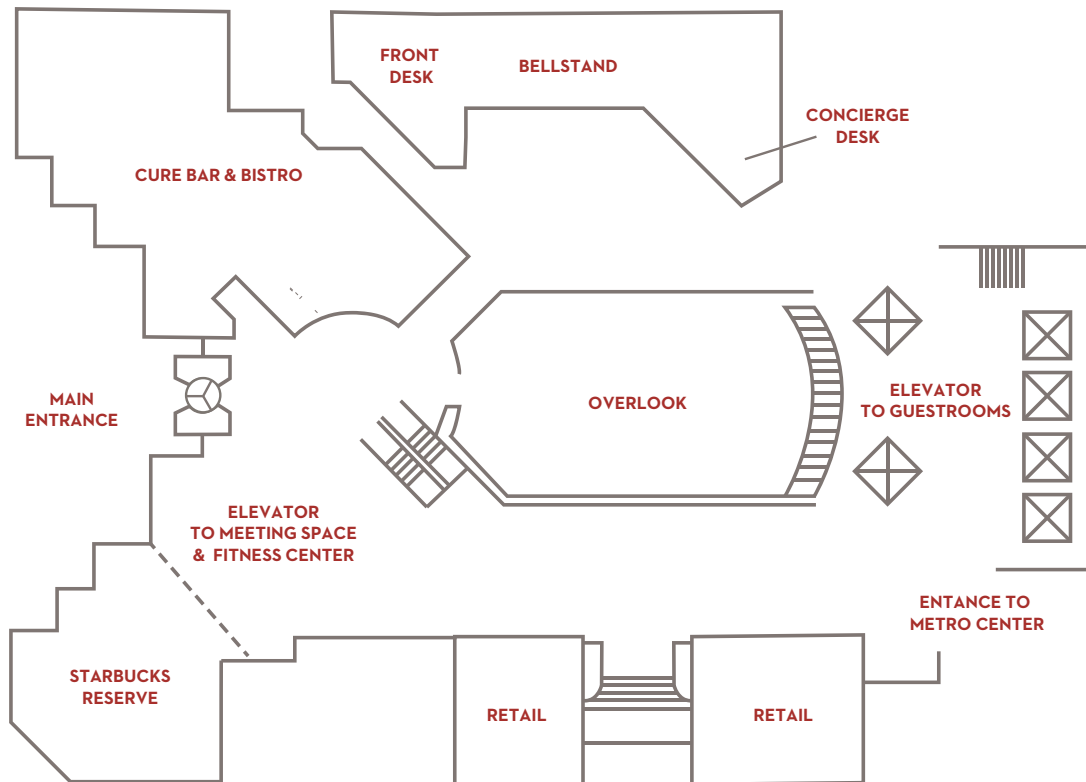

FLOOR PLAN

Lobby Level