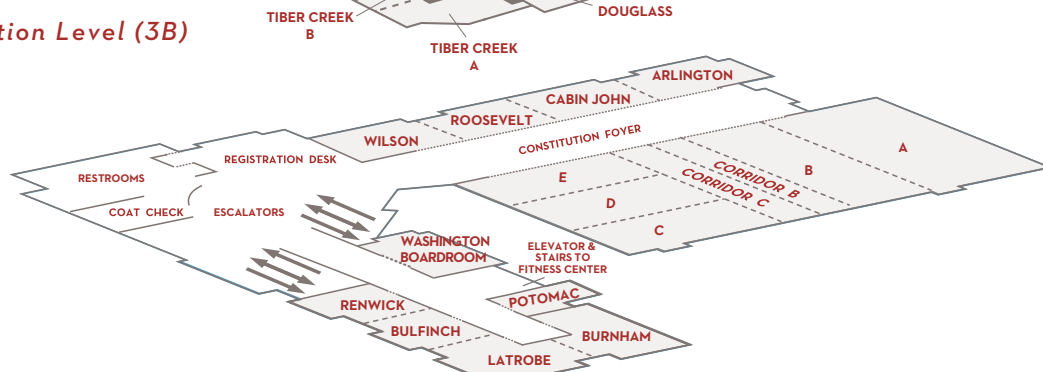

Constitution Level (3B)

Independence Level (5B)

GRAND HYATT WASHINGTON

1000 H Street, N.W.
Washington, D.C. 20001, USA

T +1 202 582 1234

F +1 202 624 8092

grandhyattwashington.com

FLOOR PLAN