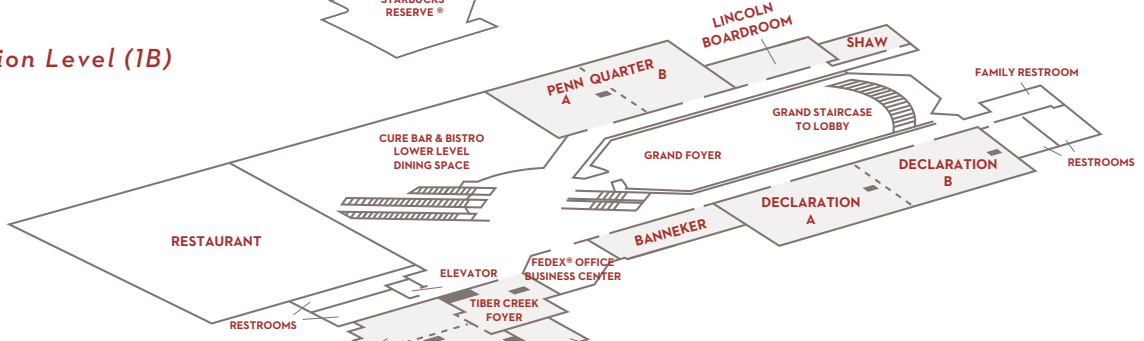

Constitution Level (3B)

Independence Level (5B)

GRAND HYATT WASHINGTON

1000 H Street, N.W.
Washington, D.C. 20001, USA

T +1 202 582 1234

F +1 202 624 8092

grandhyattwashington.com

FLOOR PLAN

Lobby Level

GRAND HYATT WASHINGTON

1000 H Street, N.W.
Washington, D.C. 20001, USA

T +1 202 582 1234

F +1 202 624 8092

grandhyattwashington.com

FLOOR PLAN

Declaration Level (1B)