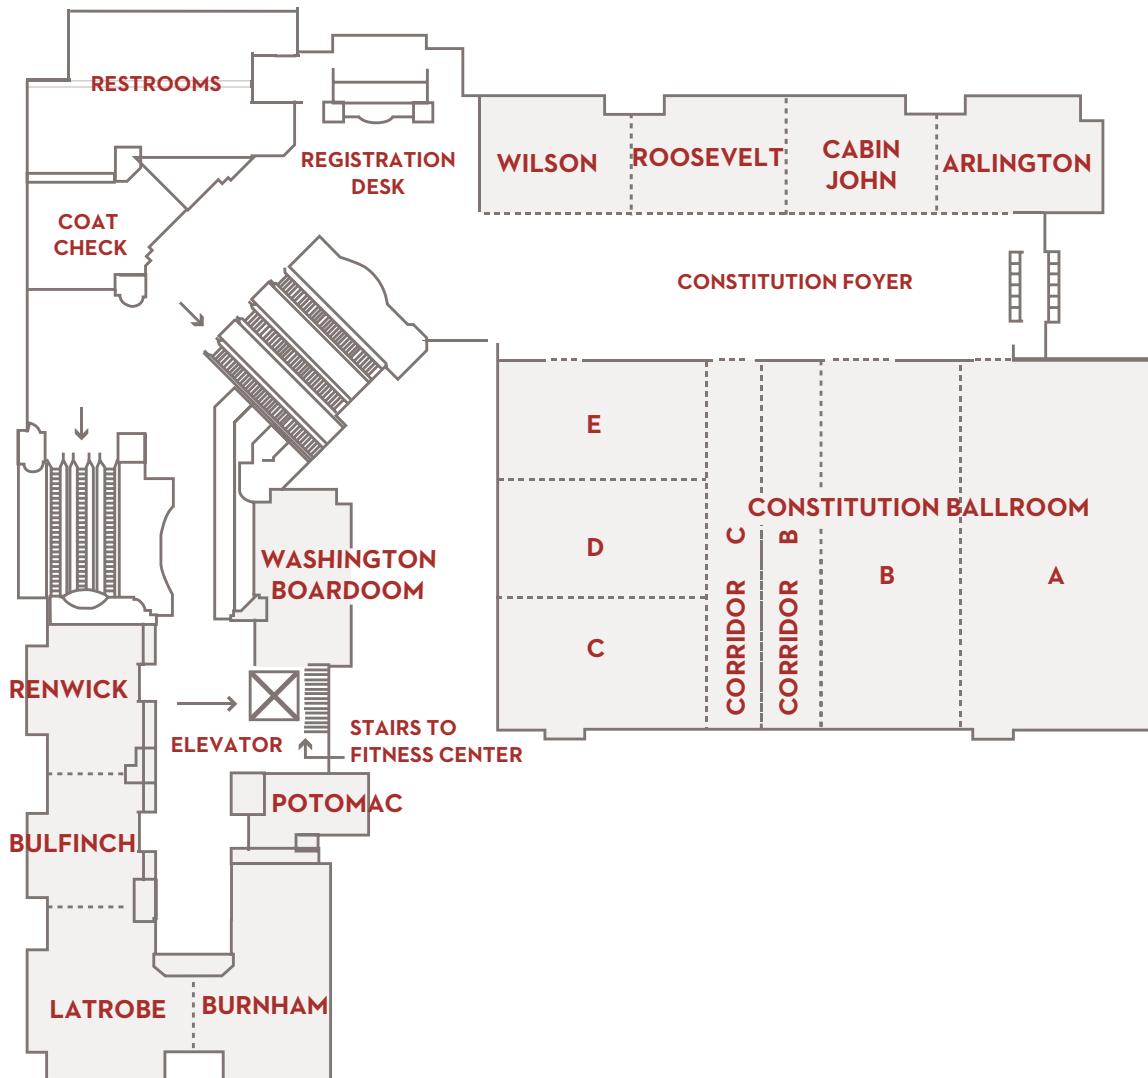

GRAND HYATT WASHINGTON

1000 H Street, N.W.
Washington, D.C. 20001, USA

T +1 202 582 1234

F +1 202 624 8092

grandhyattwashington.com

FLOOR PLAN

Constitution Level (3B)

GRAND HYATT WASHINGTON