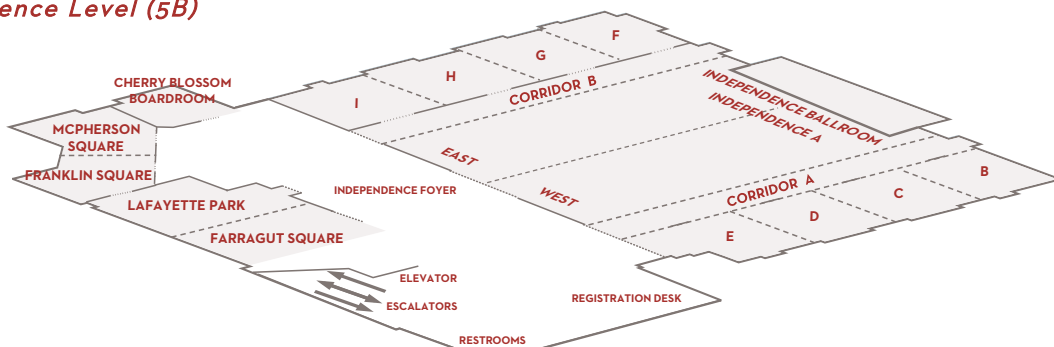

GRAND HYATT WASHINGTON

1000 H Street, N.W.
Washington, D.C. 20001, USA

T +1 202 582 1234

F +1 202 624 8092

grandhyattwashington.com

FLOOR PLAN

Lobby Level

Declaration Level (1B)

Constitution Level (3B)

Independence Level (5B)

GRAND HYATT WASHINGTON

1000 H Street, N.W.
Washington, D.C. 20001, USA

T +1 202 582 1234

F +1 202 624 8092

grandhyattwashington.com

FLOOR PLAN

Lobby Level

GRAND HYATT WASHINGTON

1000 H Street, N.W.
Washington, D.C. 20001, USA

T +1 202 582 1234

F +1 202 624 8092

grandhyattwashington.com

FLOOR PLAN

Declaration Level (1B)