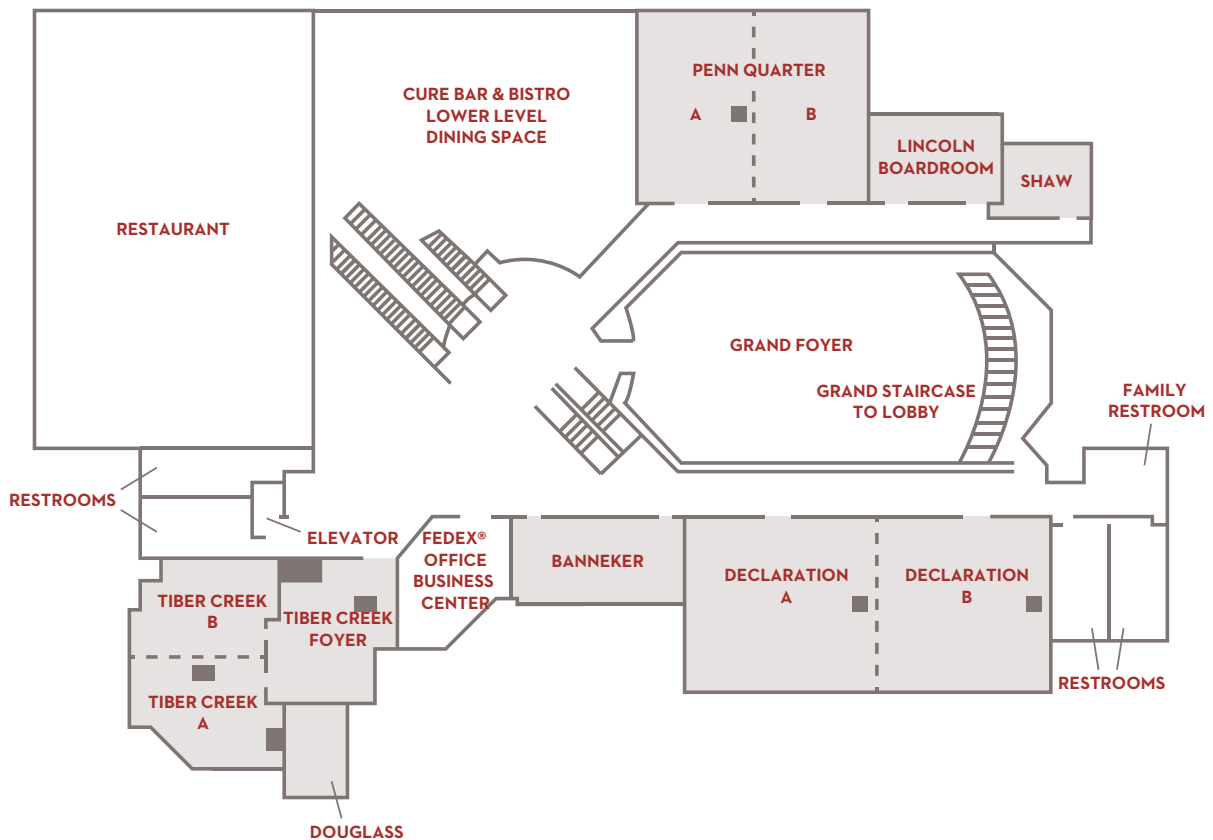

Lobby Level

GRAND HYATT WASHINGTON

1000 H Street, N.W.
Washington, D.C. 20001, USA

T +1 202 582 1234

F +1 202 624 8092

grandhyattwashington.com

FLOOR PLAN

Declaration Level (1B)