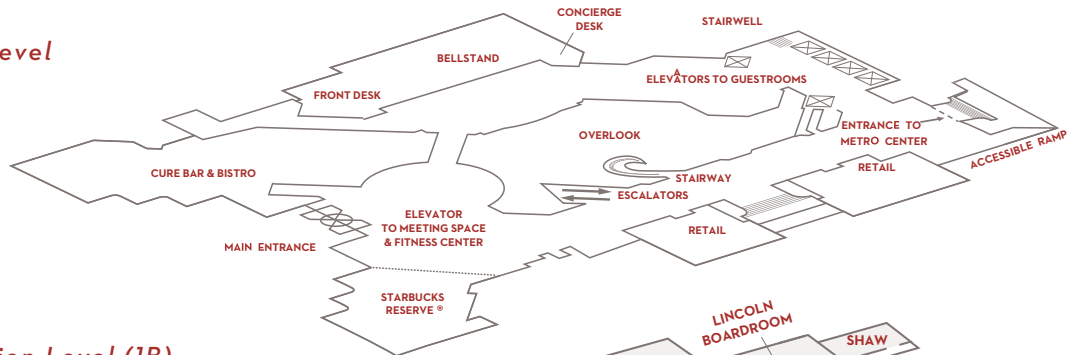

FLOOR PLAN

Lobby Level