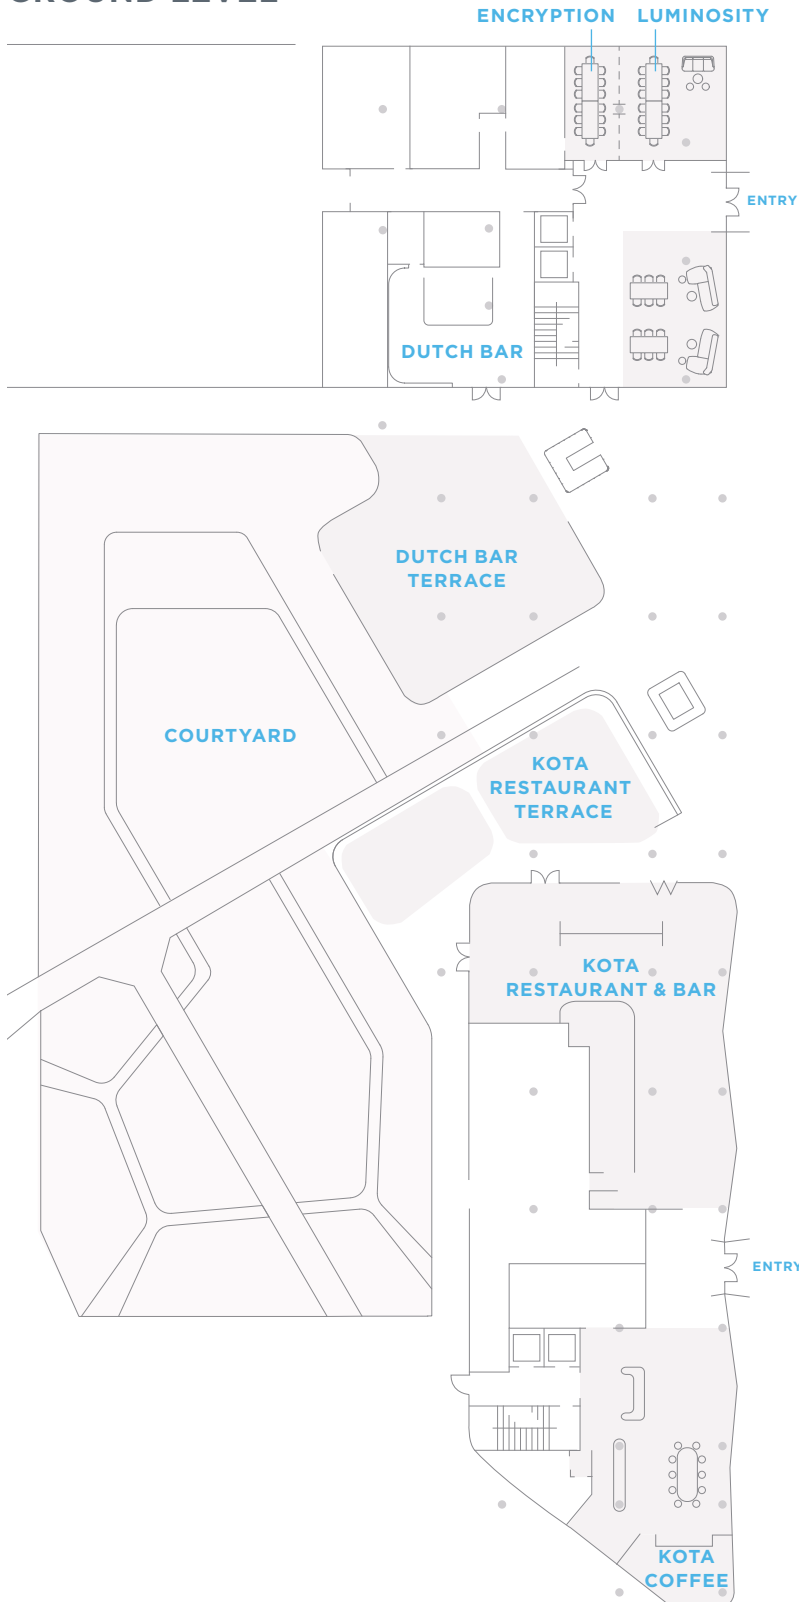

HYATT CENTRIC™

CAMBRIDGE

37 Eddington Avenue, Cambridge, CB3 1SE

T: +44 (0)333 015 1234

E: sales.centriccambridge@hyatt.com

hyattcentriccambridge.com

FLOOR PLANS GROUND LEVEL

FOURTH FLOOR