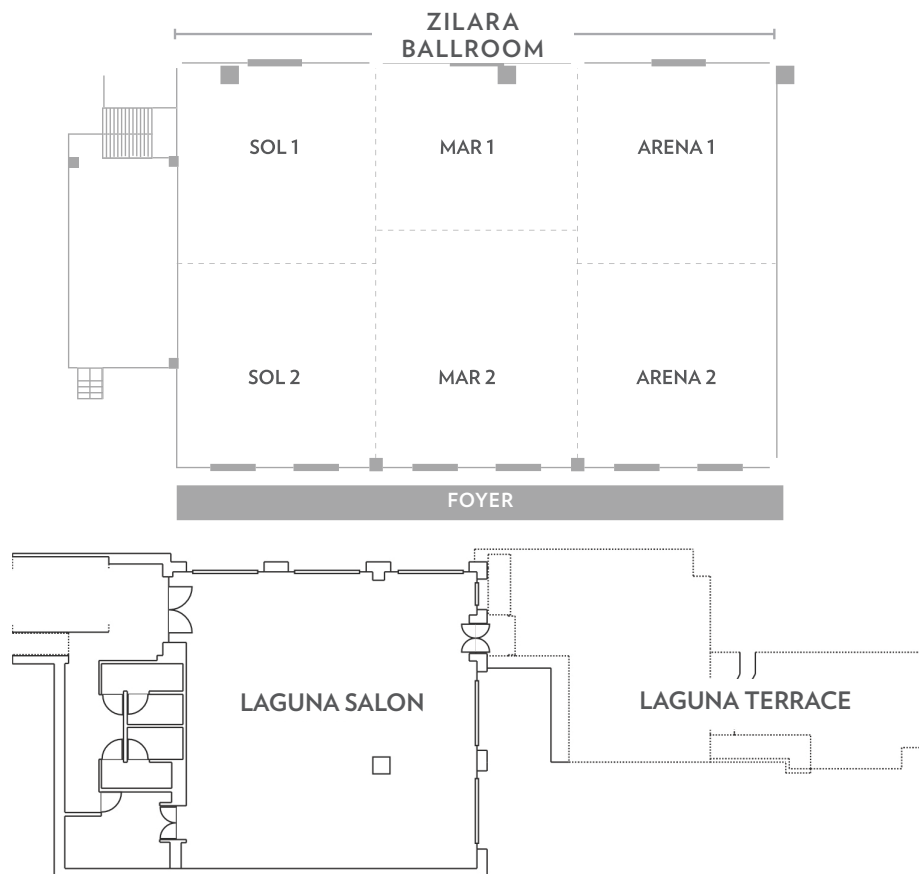

CAPACITY & FLOOR PLANS - STANDARD

ROOM NAME	SURFACE (SQ FT)	SURFACE (SQ. M)	HEIGHT (FEET)	HEIGHT (METERS)	BANQUET	RECEPTION (Cocktail)	THEATER	CLASSROOM (School)	BOARDROOM	U-SHAPE	CABARET
ZILARA BALLROOM	6,781	630	26	8	460	550	608	300	200	150	276
SOL	2,260	210	26	8	110	150	192	96	50	50	66
SOL 1	1,130	105	26	8	50	75	64	36	25	25	30
SOL 2	1,130	105	26	8	50	75	64	36	25	25	30
MAR	2,260	210	26	8	110	150	192	96	50	50	66
MAR 1	1,076	100	26	8	40	70	48	24	20	20	24
MAR 2	1,184	110	26	8	60	80	80	48	30	30	36
ARENA	2,260	210	26	8	110	150	192	96	50	50	66
ARENA 1	1,130	105	26	8	50	75	64	36	25	25	30
ARENA 2	1,130	105	26	8	50	75	64	36	25	25	30
FOYER	1,485	138	26	8	40	80	80	-	-	-	24
LAGUNA BALLROOM	2,368	220	9	3	130	120	112	68	32	32	78
LAGUNA TERRACE	2,055	191	-	-	60	80	-	-	-	-	36

ALL INCLUSIVE RESORT

CAPACITY - MODERATE 2

To be applied when the resort is allowed to open but government restrictions are to maintain operations up to 80% capacity.

ROOM NAME	SURFACE (SQ FT)	SURFACE (SQ. M)	HEIGHT (FEET)	HEIGHT (METERS)	BANQUET	RECEPTION (Cocktail)	THEATER	CLASSROOM (School)	BOARDROOM	U-SHAPE	CABARET
ZILARA BALLROOM	6,781	630	26	8	192	440	204	72	48	45	120
SOL	2,260	210	26	8	64	120	66	24	15	13	40
SOL 1	1,130	105	26	8	32	60	24	8	9	7	20
SOL 2	1,130	105	26	8	32	60	24	8	9	7	20
MAR	2,260	210	26	8	64	120	66	24	15	13	40
MAR 1	1,076	100	26	8	24	56	18	8	7	5	15
MAR 2	1,184	110	26	8	32	64	30	12	9	7	20
ARENA	2,260	210	26	8	64	120	66	24	15	13	40
ARENA 1	1,130	105	26	8	32	60	24	8	9	7	20
ARENA 2	1,130	105	26	8	32	60	24	8	9	7	20
FOYER	1,485	138	26	8	32	64	34	-	-	-	20
LAGUNA BALLROOM	2,368	220	9	3	72	96	42	16	13	11	45
LAGUNA TERRACE	2,055	191	-	-	24	64	-	-	-	-	15