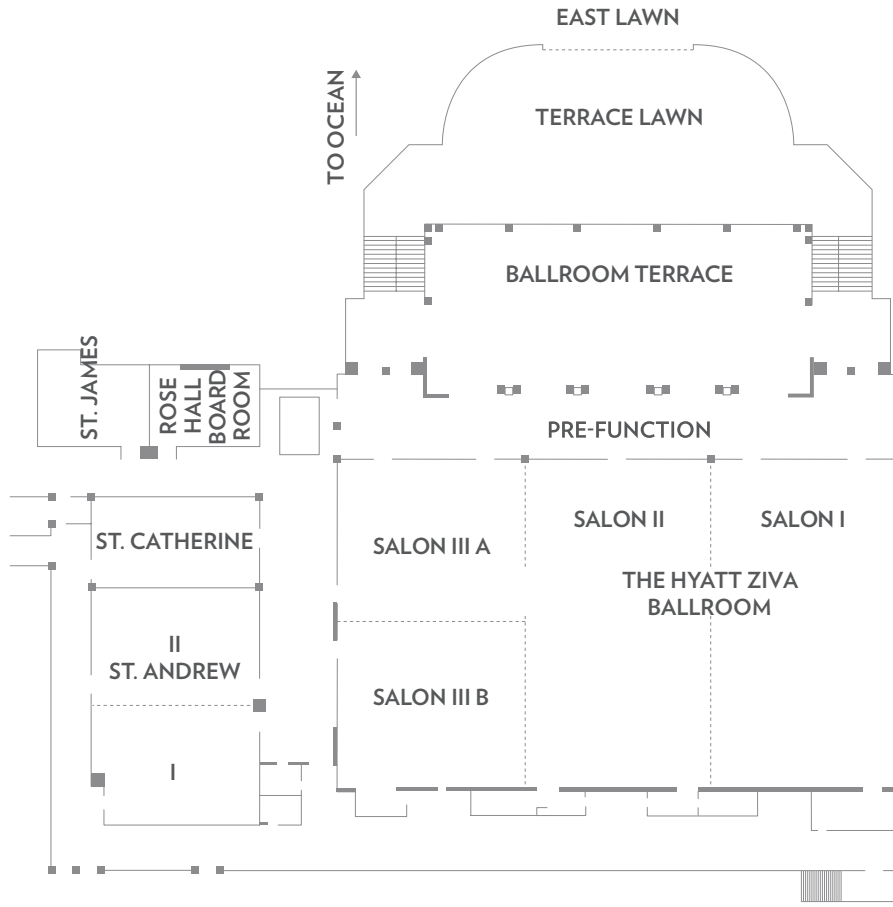

## CAPACITY - MODERATE 1

To be applied when the resort is allowed to open but government restrictions are to maintain operations up to 70% capacity.

											
ROOM NAME	SURFACE (SQ FT)	SURFACE (SQ M)	HEIGHT (FEET)	HEIGHT (METER)	BANQUET	RECEPTION (Cocktail)	THEATER	CLASSROOM	BOARDROOM	U-SHAPE	CRESCENT
Ballroom	10,744	998	14	4	324	208	126	204	168	49	216
Salon I, II or III	3,476	323	14	4	108	72	45	30	72	28	72
Salon III A or B	1,716	159	14	4	54	40	30	30	42	16	36
St. Andrews	2,337	217	12	4	72	70	24	21	20	21	48
St. Andrews I or II	1,168	109	12	4	36	30	15	13	10	13	24
St. Catherine	780	73	12	4	24	20	15	12	12	12	12
Rosehall Boardroom	450	42	11	3	12	12	10	9	6	8	8
St. James	475	44	11	3	12	12	10	9	6	8	8
Terrace	1,025	95	22	7	126	88	62	60	56	31	84
Terrace Lawn	900	84	-	-	36	42	26	-	-	-	24
East Lawn	20,176	1,874	-	-	840	606	620	-	-	-	560
Ocean Gazebo	3,400	316	-	-	96	76	79	-	-	-	64
East pool lawn	9,400	873	-	-	300	220	106	-	-	-	200
Fez	3,900	362	-	-	42	40	-	-	-	-	-
Sky Lounge	2,700	251	-	-	30	32	62	-	-	-	20
Wedding Gazebo	880	82	12	4	-	16	62	-	-	-	-
Family Beach	40,200	3,735	-	-	162	130	213	-	-	-	108
Adult Beach	27,900	2,592	-	-	330	210	320	-	-	-	220

FLOOR PLANS

**HYATT ZILARA ROSE HALL**

Rose Hall, Montego Bay Jamaica, West Indies

US & Canada 888.676.7960 | RESORTSBYHYATT.COM

06.08.2021

For guests' safety and proper social distancing, some outlets may be temporarily closed or operating at modified capacities and/or limited hours. Hyatt Zilara™ and Hyatt Ziva™ trademarks and related marks are trademarks of Hyatt Corporation. ©2021 Hyatt Corporation. ©2021 Playa Hotels & Resorts is the owner and operator of Hyatt Zilara™ and Hyatt Ziva™ resorts in Dominican Republic, Jamaica and Mexico. All rights reserved.