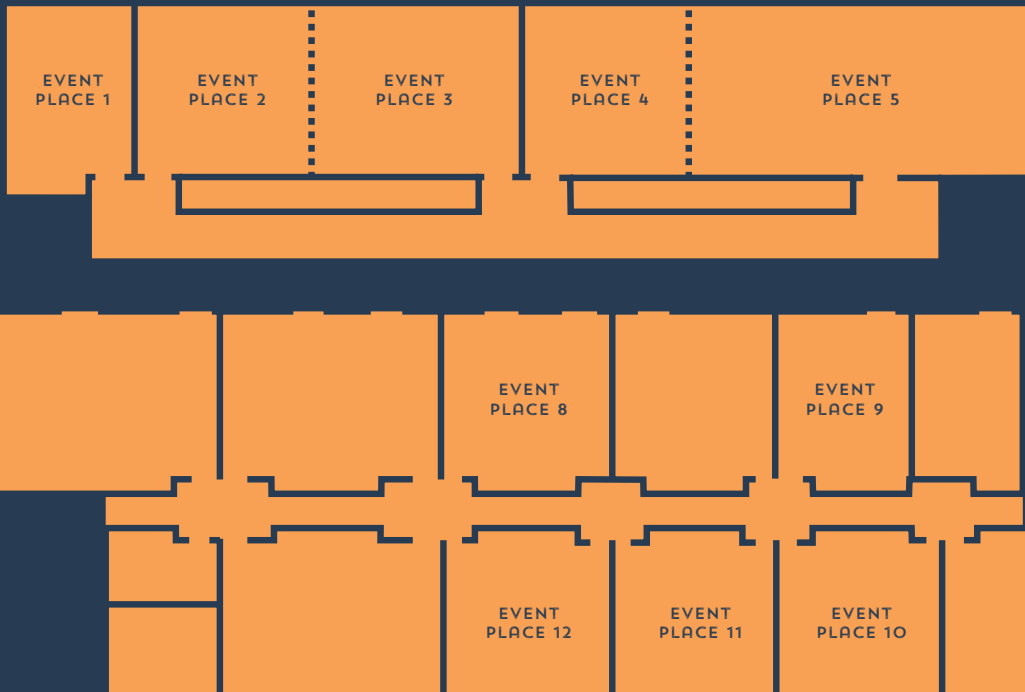

THE PERFECT MEETING NEEDS THE PERFECT PLACE

HYATT PLACE LONDON HEATHROW AIRPORT
TO FIND OUT MORE ABOUT PLANNING YOUR
NEXT EVENT, CALL +44 (0)208 759 7777

FLOOR PLAN

Ground Floor