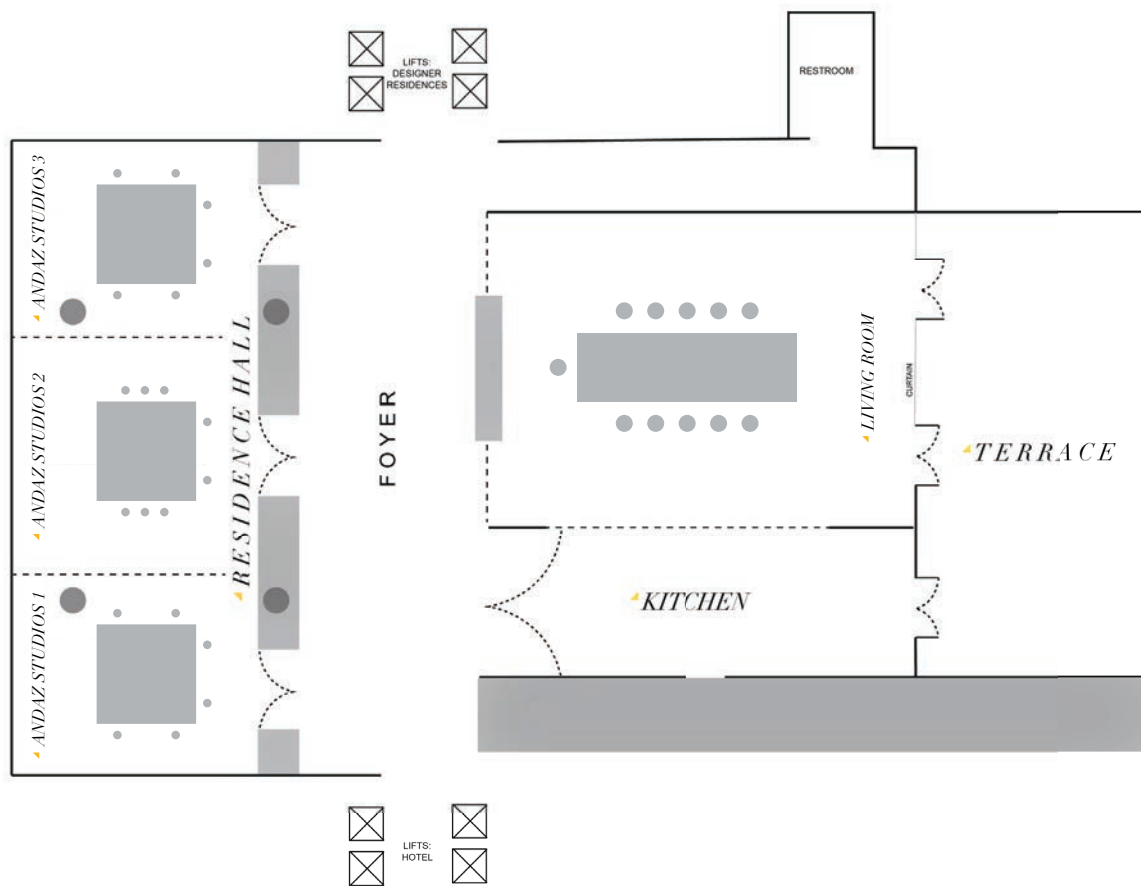

Palm Jumeirah
 P.O. Box 390068, Dubai, UAE
 andazdubaithepalm@andaz.com
 andazdubaithepalm.com

FLOOR PLANS

U-SHAPE

Palm Jumeirah
 P.O. Box 390068, Dubai, UAE
 andazdubaithepalm@andaz.com
 andazdubaithepalm.com

FLOOR PLANS

BOARDROOM

Palm Jumeirah
 P.O. Box 390068, Dubai, UAE
 andazdubaithepalm@andaz.com
 andazdubaithepalm.com

FLOOR PLANS

THEATER STYLE

Palm Jumeirah
 P.O. Box 390068, Dubai, UAE
 andazdubaithepalm@andaz.com
 andazdubaithepalm.com

FLOOR PLANS

CLASSROOM

Palm Jumeirah
 P.O. Box 390068, Dubai, UAE
 andazdubaithepalm@andaz.com
 andazdubaithepalm.com

FLOOR PLANS

CRESCENT ROUNDS