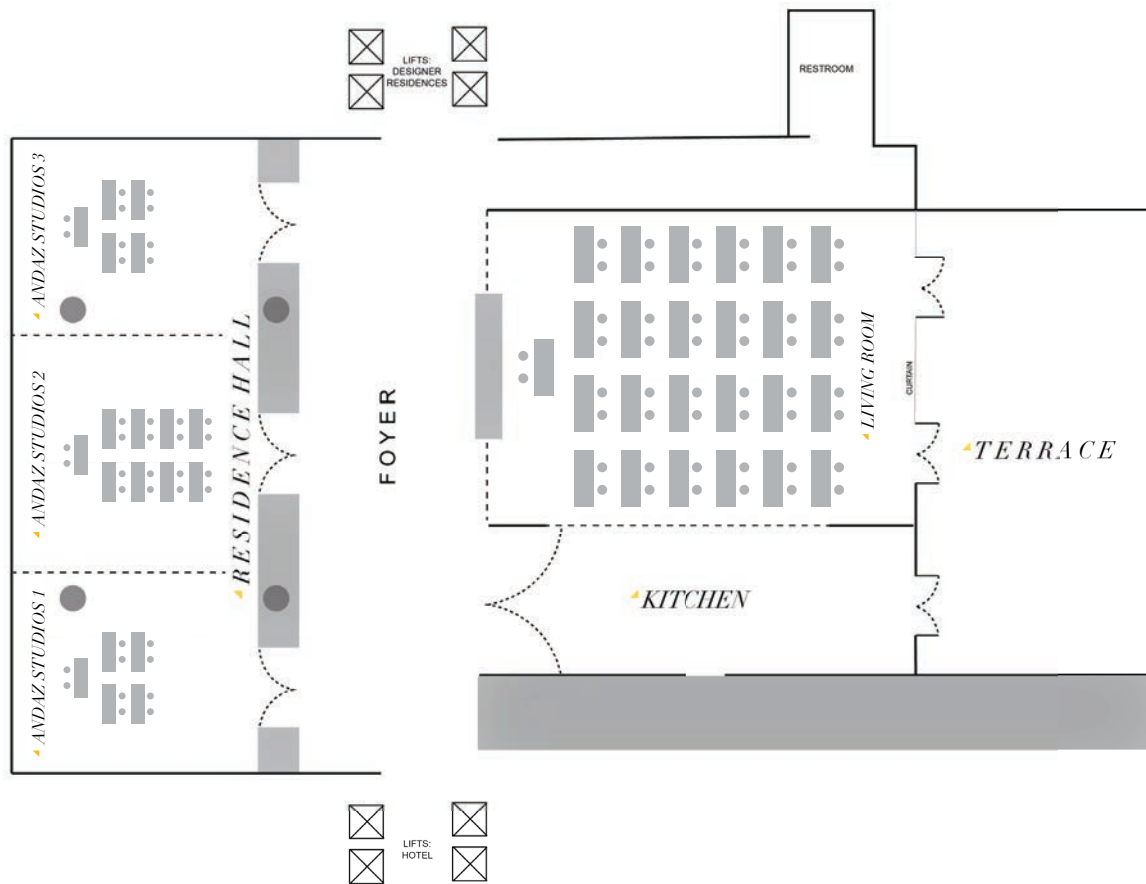

Palm Jumeirah
 P.O. Box 390068, Dubai, UAE
 andazdubaithepalm@andaz.com
 andazdubaithepalm.com

FLOOR PLANS

U-SHAPE

Palm Jumeirah
 P.O. Box 390068, Dubai, UAE
 andazdubaithepalm@andaz.com
 andazdubaithepalm.com

FLOOR PLANS

BOARDROOM

Palm Jumeirah
 P.O. Box 390068, Dubai, UAE
 andazdubaithepalm@andaz.com
 andazdubaithepalm.com

FLOOR PLANS

THEATER STYLE

Palm Jumeirah
 P.O. Box 390068, Dubai, UAE
 andazdubaithepalm@andaz.com
 andazdubaithepalm.com

FLOOR PLANS

CLASSROOM

Palm Jumeirah
 P.O. Box 390068, Dubai, UAE
 andazdubaithepalm@andaz.com
 andazdubaithepalm.com

FLOOR PLANS

CRESCENT ROUNDS