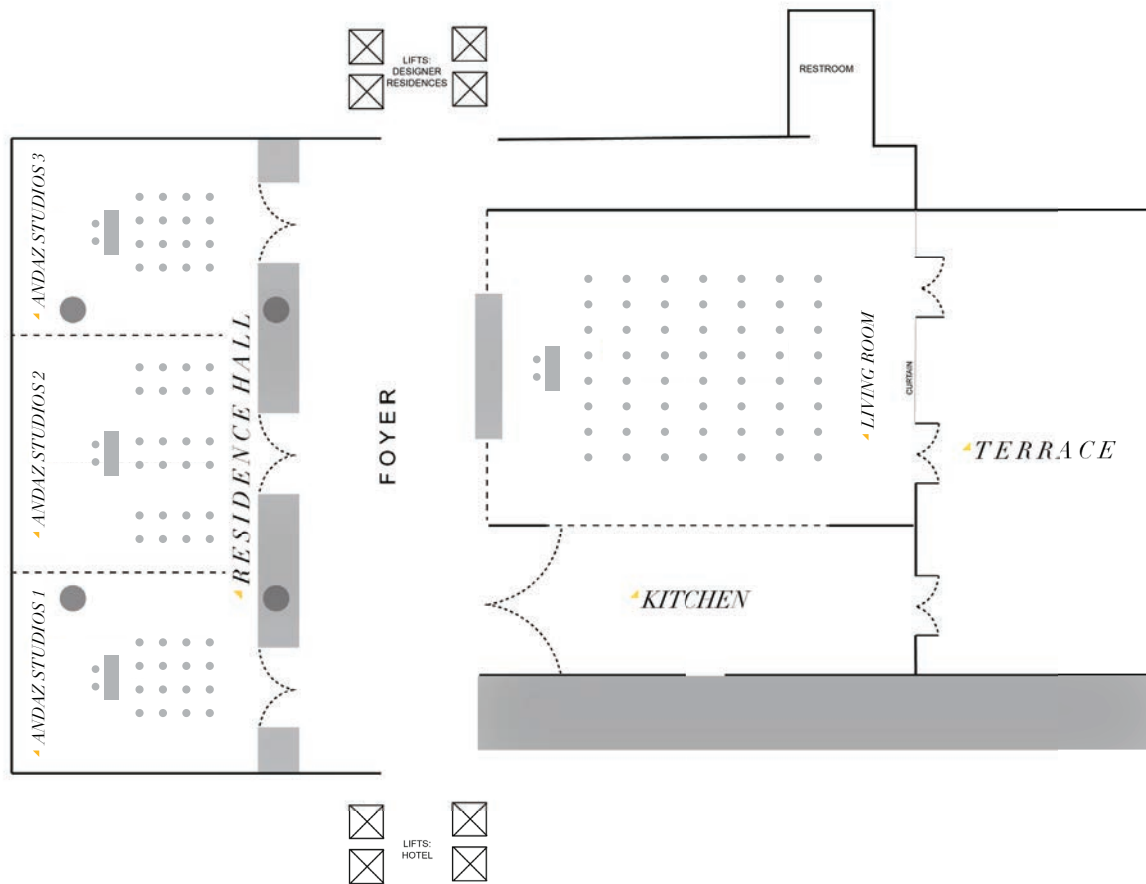

Palm Jumeirah
 P.O. Box 390068, Dubai, UAE
 andazdubaithepalm@andaz.com
 andazdubaithepalm.com

FLOOR PLANS

U-SHAPE

Palm Jumeirah
 P.O. Box 390068, Dubai, UAE
 andazdubaithepalm@andaz.com
 andazdubaithepalm.com

FLOOR PLANS

BOARDROOM

Palm Jumeirah
 P.O. Box 390068, Dubai, UAE
 andazdubaithepalm@andaz.com
 andazdubaithepalm.com

FLOOR PLANS

THEATER STYLE

Palm Jumeirah
 P.O. Box 390068, Dubai, UAE
 andazdubaithepalm@andaz.com
 andazdubaithepalm.com

FLOOR PLANS

CLASSROOM

Palm Jumeirah
 P.O. Box 390068, Dubai, UAE
 andazdubaithepalm@andaz.com
 andazdubaithepalm.com

FLOOR PLANS

CRESCENT ROUNDS