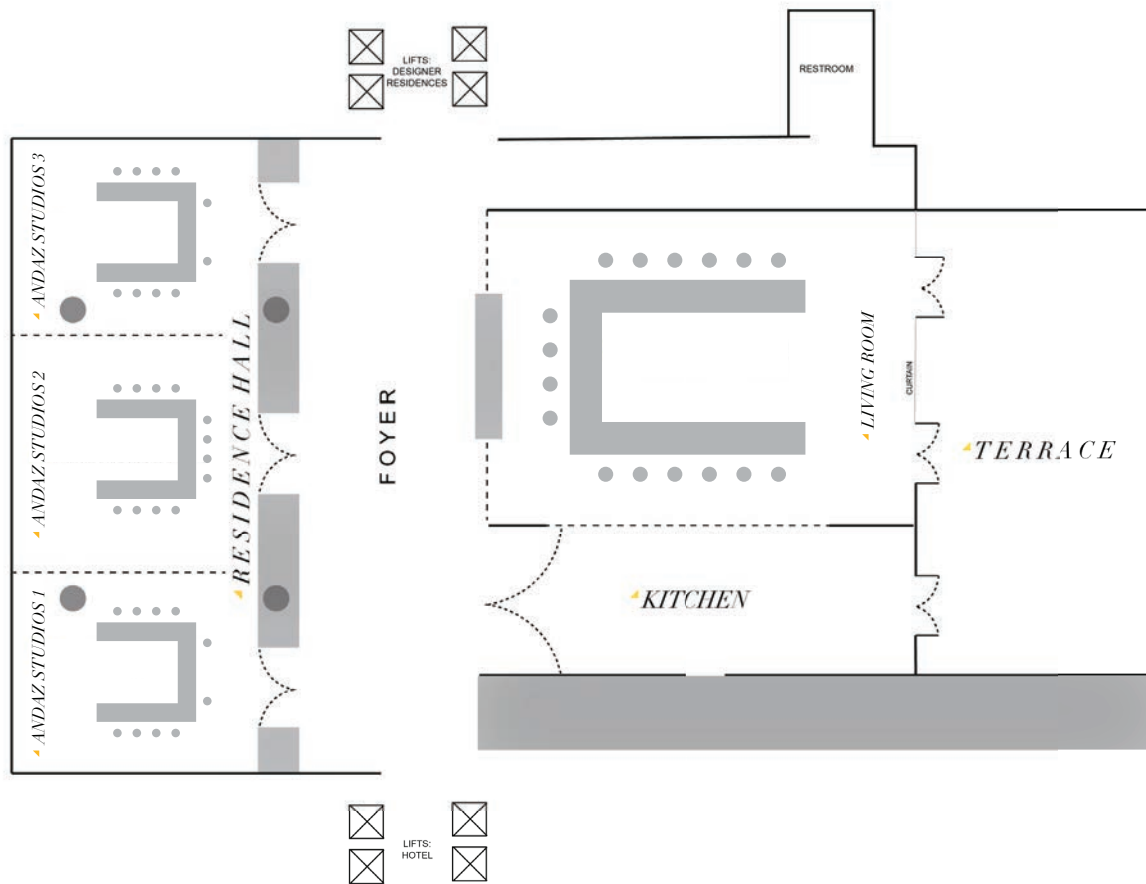

Palm Jumeirah
 P.O. Box 390068, Dubai, UAE
 andazdubaithepalm@andaz.com
 andazdubaithepalm.com

FLOOR PLANS

U-SHAPE

Palm Jumeirah
 P.O. Box 390068, Dubai, UAE
 andazdubaithepalm@andaz.com
 andazdubaithepalm.com

FLOOR PLANS

BOARDROOM

Palm Jumeirah
 P.O. Box 390068, Dubai, UAE
 andazdubaithepalm@andaz.com
 andazdubaithepalm.com

FLOOR PLANS

THEATER STYLE

Palm Jumeirah
 P.O. Box 390068, Dubai, UAE
 andazdubaithepalm@andaz.com
 andazdubaithepalm.com

FLOOR PLANS

CLASSROOM

Palm Jumeirah
 P.O. Box 390068, Dubai, UAE
 andazdubaithepalm@andaz.com
 andazdubaithepalm.com

FLOOR PLANS

CRESCENT ROUNDS