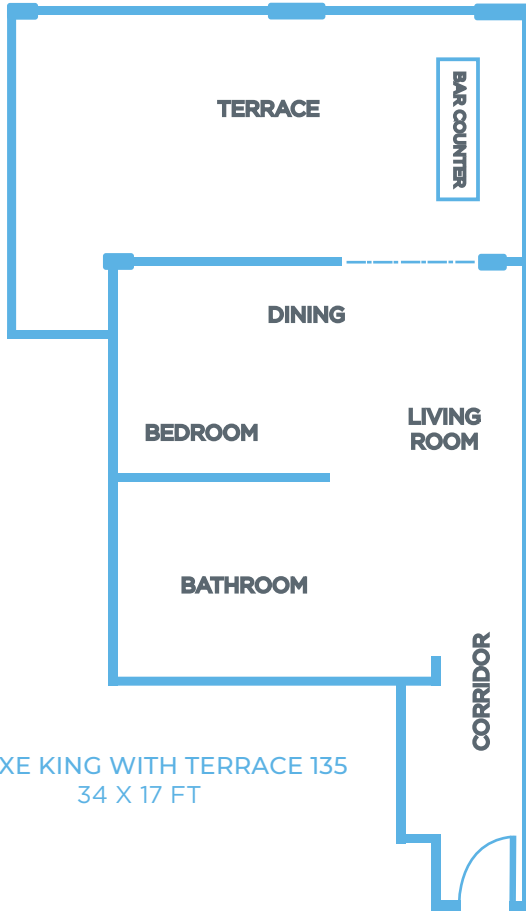

## FLOOR PLANS GROUND FLOOR

POOL SIDE TERRACE  
62 X 43 FT

SHISHA TERRACE  
89 X 36 FT

BUSINESS CENTER  
16 X 18 FT

## FLOOR PLANS 1ST FLOOR

DELUXE KING WITH TERRACE 135  
34 X 17 FT

EXECUTIVE SUITE WITH TERRACE 127  
25 X 27 FT

## 6TH FLOOR

TERRACE SUITE  
26 X 59 FT