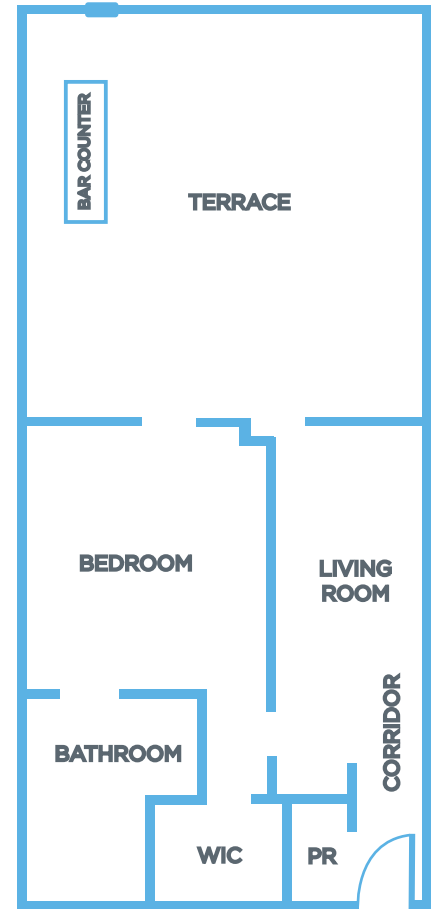

## FLOOR PLANS GROUND FLOOR

POOL SIDE TERRACE  
62 X 43 FT

SHISHA TERRACE  
89 X 36 FT

BUSINESS CENTER  
16 X 18 FT

## FLOOR PLANS 1ST FLOOR

DELUXE KING WITH TERRACE 135  
34 X 17 FT

EXECUTIVE SUITE WITH TERRACE 127  
25 X 27 FT

## 6TH FLOOR

TERRACE SUITE  
26 X 59 FT