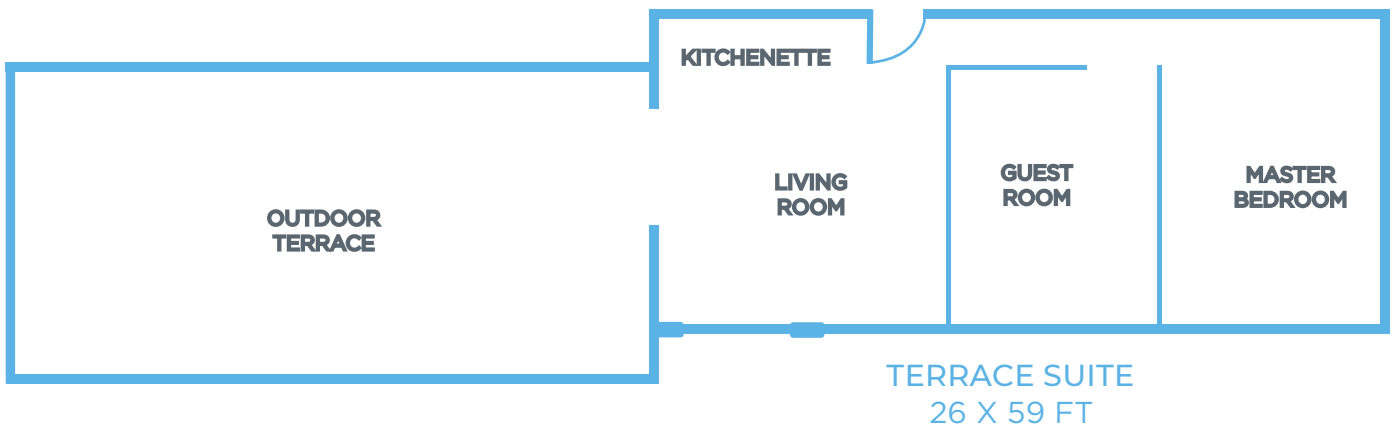

## FLOOR PLANS GROUND FLOOR

POOL SIDE TERRACE  
62 X 43 FT

SHISHA TERRACE  
89 X 36 FT

BUSINESS CENTER  
16 X 18 FT

## FLOOR PLANS 1ST FLOOR

DELUXE KING WITH TERRACE 135  
34 X 17 FT

EXECUTIVE SUITE WITH TERRACE 127  
25 X 27 FT

## 6TH FLOOR

TERRACE SUITE  
26 X 59 FT