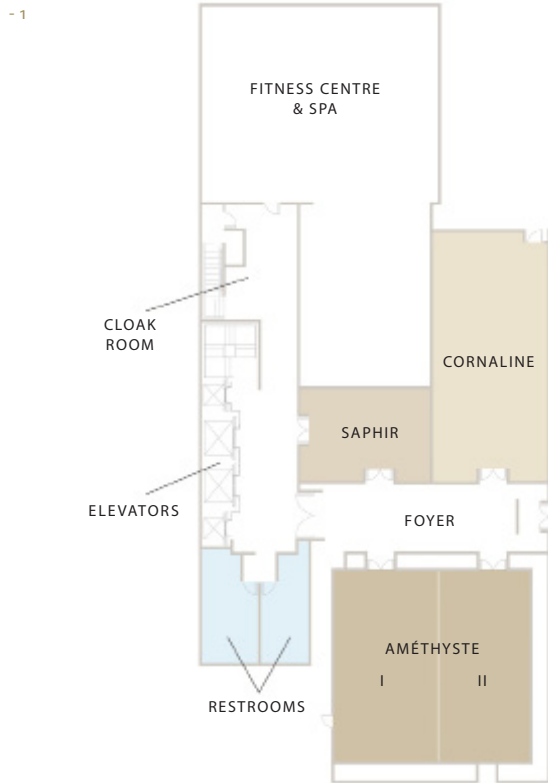

PARK HYATT PARIS™

VENDÔME

FLOOR PLAN & DIRECTIONS

GROUND FLOOR

5 rue de la Paix
75002 Paris, France
parkhyattparisvendome.com

T. +33 1 5871 1234
F. +33 1 5871 1235
[Link to map](#)

FLOOR PLAN & DIRECTIONS

DIRECTIONS