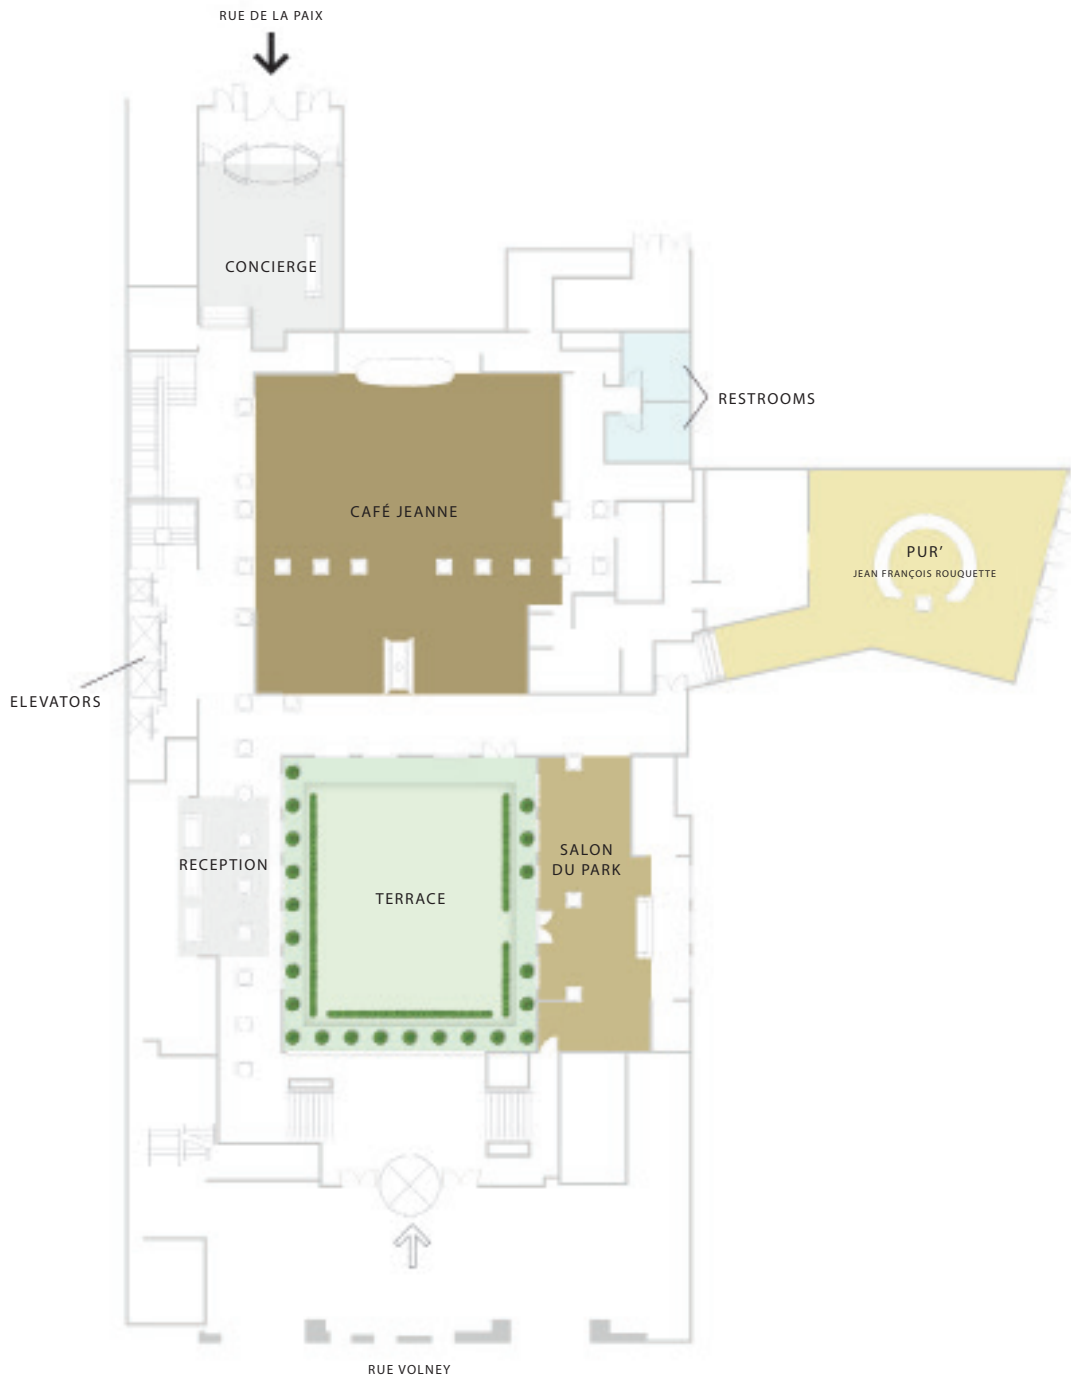

PARK HYATT PARIS™

VENDÔME

FLOOR PLAN & DIRECTIONS

GROUND FLOOR

5 rue de la Paix
75002 Paris, France
parkhyattparisvendome.com

T. +33 1 5871 1234
F. +33 1 5871 1235
[Link to map](#)

FLOOR PLAN & DIRECTIONS

DIRECTIONS