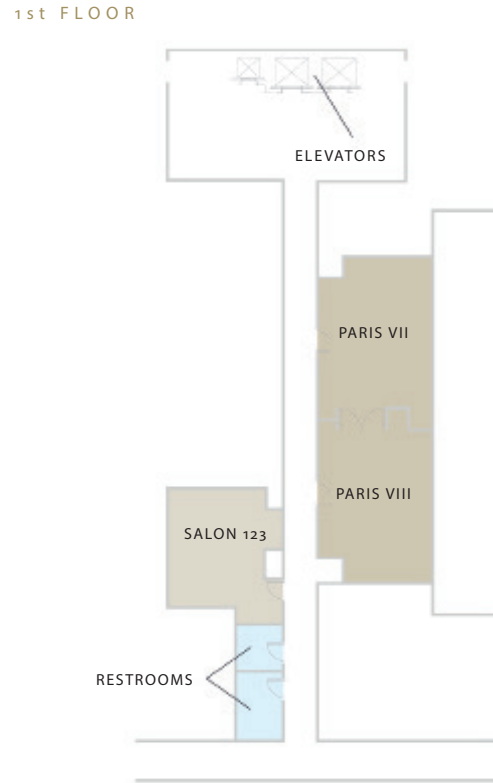

PARK HYATT PARIS™

VENDÔME

FLOOR PLAN & DIRECTIONS

GROUND FLOOR

5 rue de la Paix
75002 Paris, France
parkhyattparisvendome.com

T. +33 1 5871 1234
F. +33 1 5871 1235
[Link to map](#)

FLOOR PLAN & DIRECTIONS

DIRECTIONS