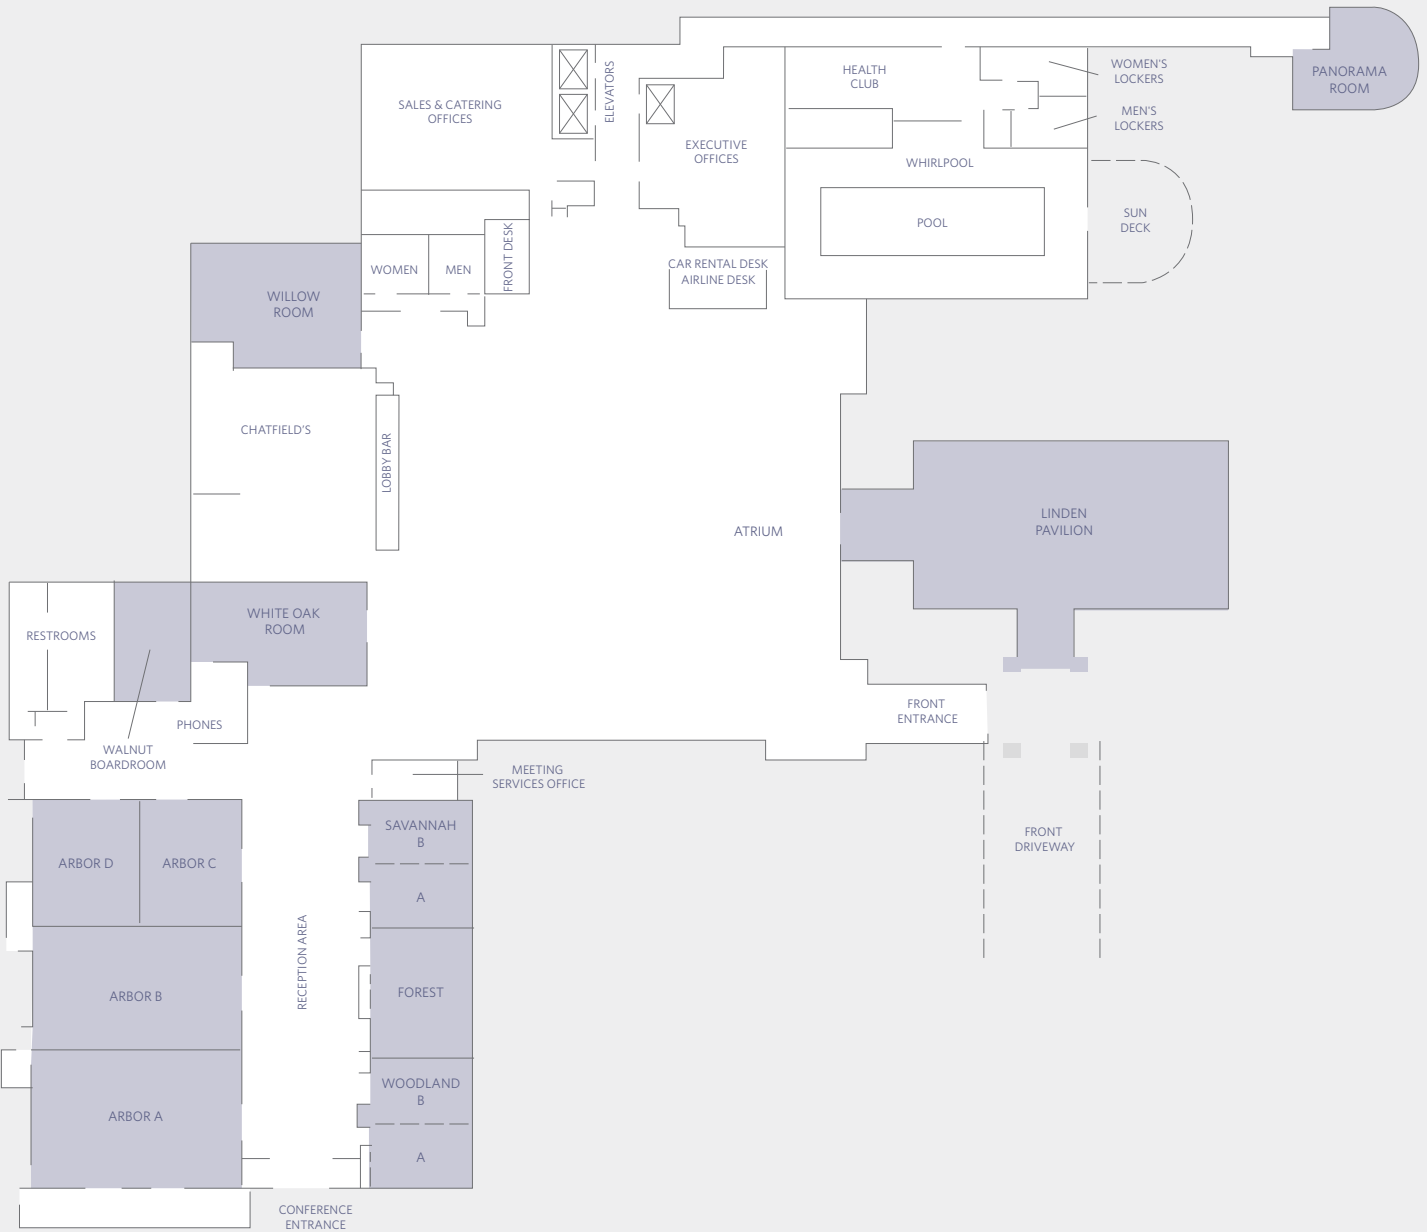

HYATT REGENCY LISLE  
 1400 Corporetum Drive  
 Lisle, Illinois 60532, USA  
 T +1 630 852 1234  
 F +1 630 852 1260  
 lisle.regency.hyatt.com

FLOOR PLAN  
 Lobby Level

 ALL MEETING SPACE IS WHEELCHAIR ACCESSIBLE