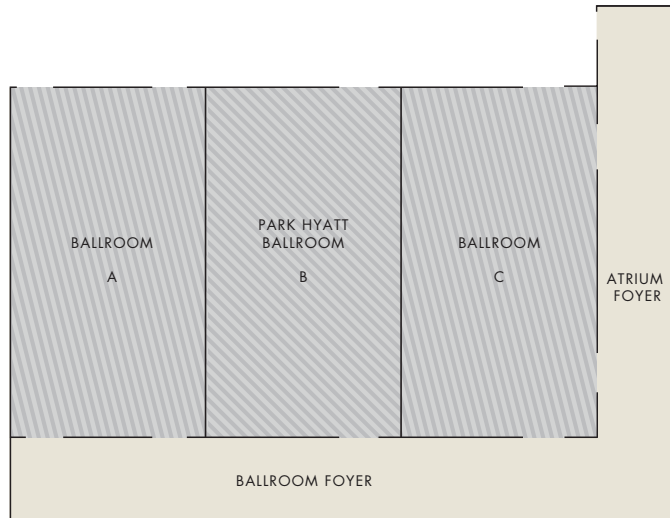

FLOOR PLAN & DIRECTIONS

BALLROOM

THE RESIDENCE

4 Avenue Road
Toronto, ON M5R 2E8, Canada
parkhyatttoronto.com

FLOOR PLAN & DIRECTIONS

17TH FLOOR

DIRECTIONS

FROM LESTER B. PEARSON INTL' AIRPORT: