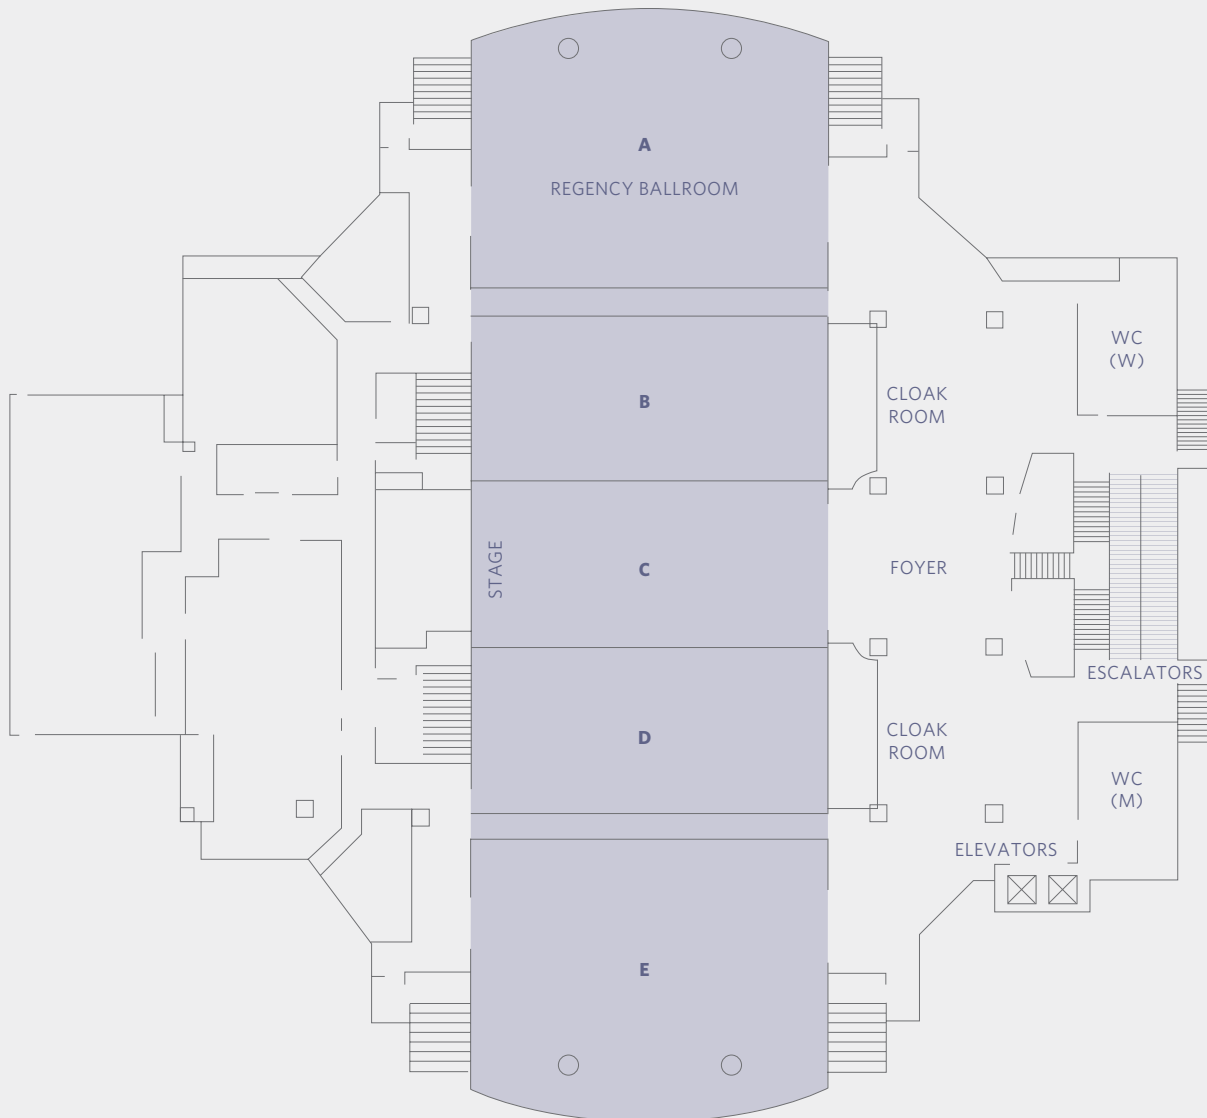

FLOOR PLAN
Level 3

HYATT REGENCY OSAKA
1-13-11 Nanko-Kita, Suminoe-Ku,
Osaka, 559-0034, Japan
T +81 6 6612 1234
F +81 6 6614 7800
osaka.regency.hyatt.com
osaka.regency@hyatt.com

FLOOR PLAN

The Guest House (stand alone facility)