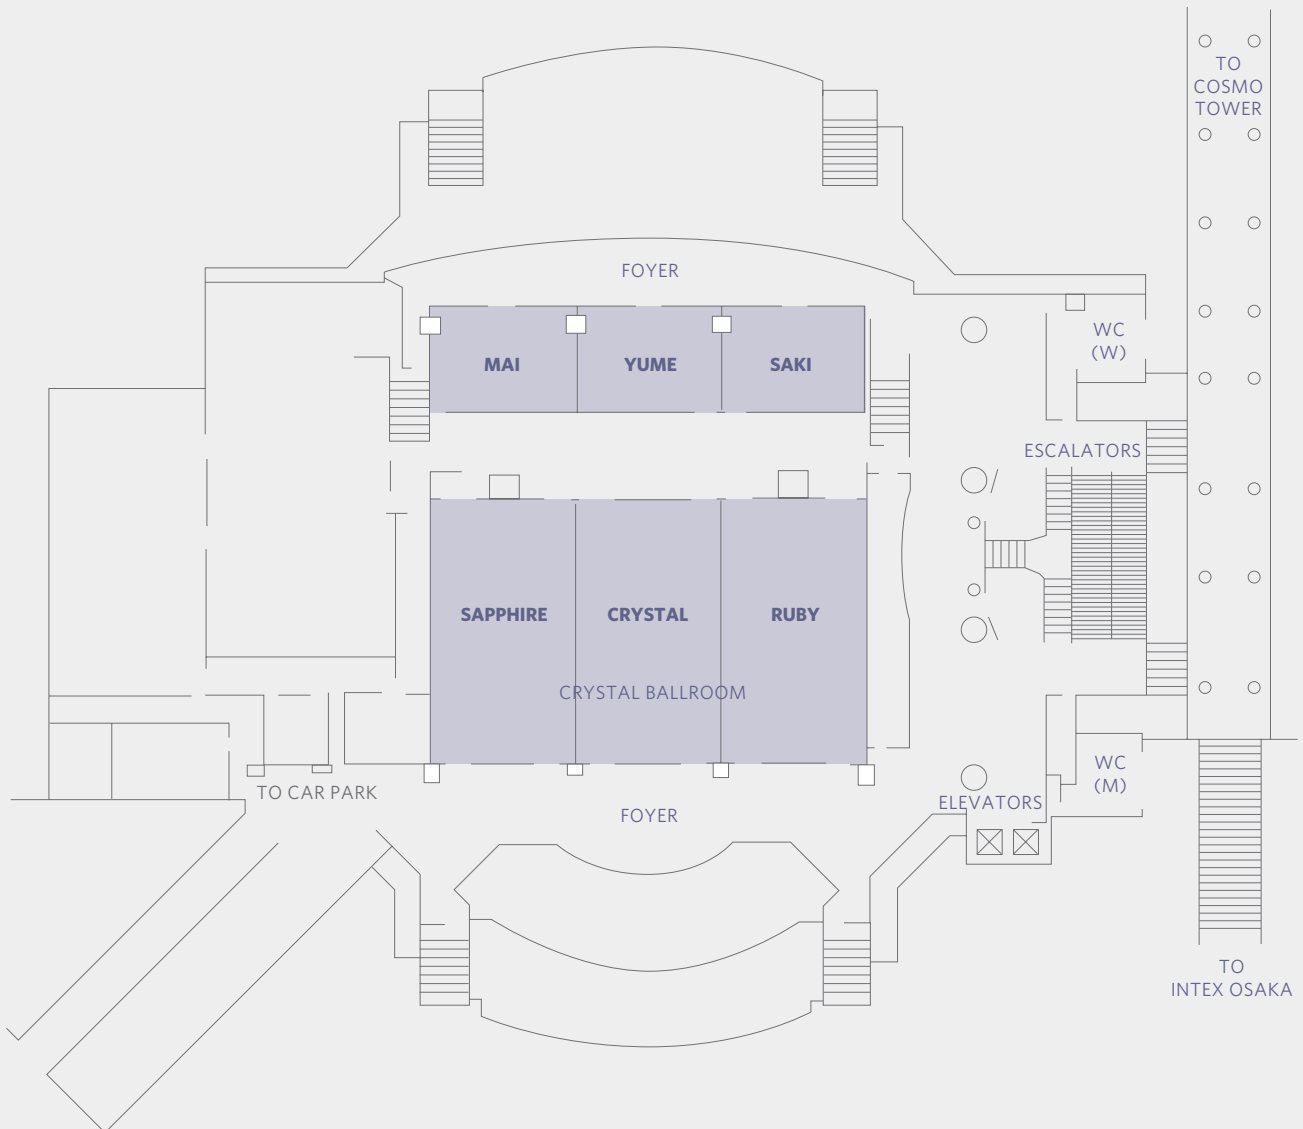

FLOOR PLAN
Level 2