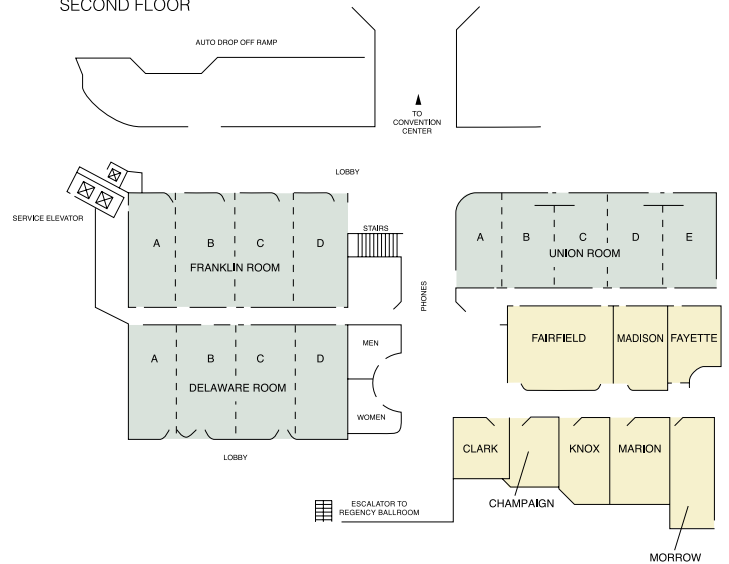

MEETING ROOMS SECOND FLOOR