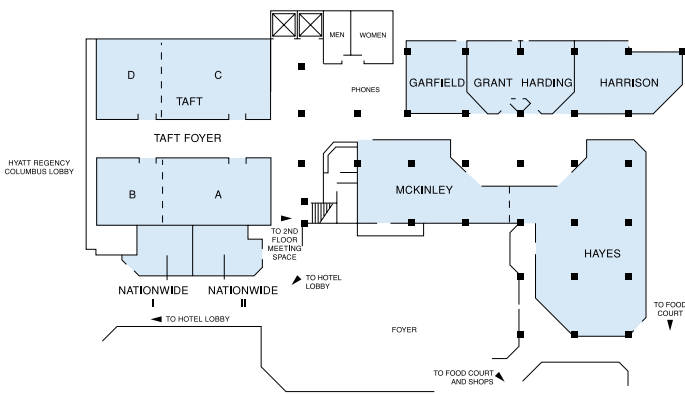

MEETING ROOMS FIRST FLOOR