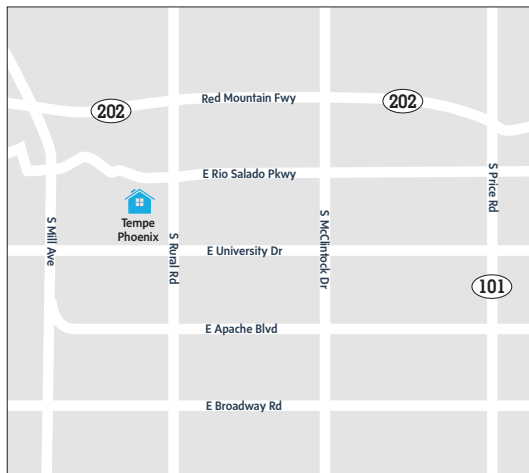

Hyatt Place Tempe Phoenix University

601 E. 6th Street
Tempe, AZ 85281, USA
T 480 219 5753
F 480 207 1582
hyattplacetempephoenixuniversity.com

Hyatt House Tempe Phoenix University

601 E. 6th Street
Tempe, AZ 85281, USA
T 480 219 5753
F 480 207 1582
hyatthousetempephoenixuniversity.com

Transportation

- From Phoenix Sky Harbor International Airport: 10 minutes by car
- From Phoenix-Mesa Gateway Airport: 35 minutes by car