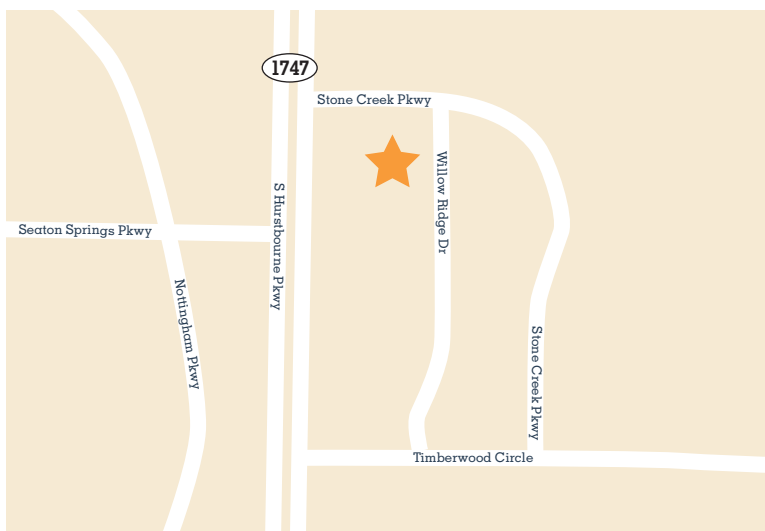

hyattplace.com

JOIN WORLD OF HYATT AND EARN FREE NIGHTS AT HYATT HOTELS AND RESORTS WORLDWIDE.

THE PERFECT MEETING NEEDS THE PERFECT PLACE

HYATT PLACE LOUISVILLE EAST
TO FIND OUT MORE ABOUT PLANNING YOUR NEXT EVENT, CALL 502 426 0119

701 SOUTH HURSTBOURNE PARKWAY
LOUISVILLE, KENTUCKY
UNITED STATES, 40222
P 502 426 0119
F 502 426 3013
HYATTPLACELOUISVILLEEAST.COM

TRANSPORTATION

- Located just off Interstate 64 at the Hurstbourne Parkway exit
- 15 minutes driving distance from the Louisville Muhammad Ali International Airport